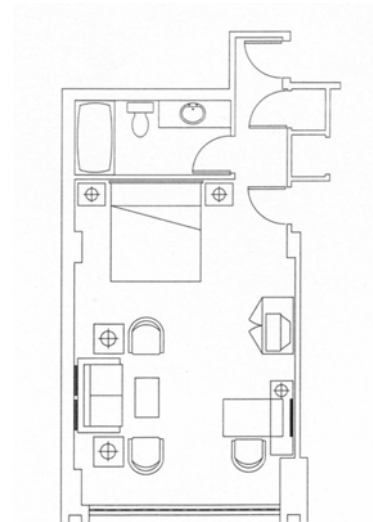

Deluxe Standard Guest Room

- Size: 230 – 250 square feet
- King or double beds
- Windows that open
- In-room coffee maker
- 100% non-smoking
- Working area with large desk
- High Speed Internet

Executive Suite

- Available: 20
- Size: 318 square feet
- Features king size bed
- Spacious sitting area
- Working area with large desk
- Two phone lines
- Mini refrigerator
- High Speed Internet
- 100% non-smoking

French Parlour Suite

- Available: 8
- Size: 739 square feet
- Sitting area and bedroom (king bed) divided by French doors
- Built in wet bar and mini refrigerator
- Additional connecting bedroom Available
- High Speed Internet
- 100% non-smoking