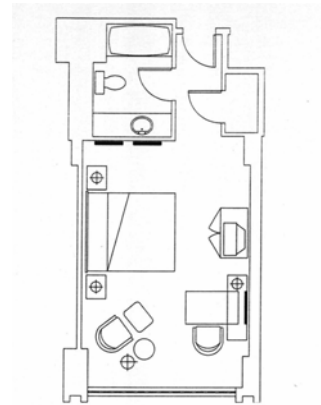

Deluxe Standard Guest Room

- Size: 230 – 250 square feet
- King or double beds
- Windows that open
- In-room coffee maker
- 100% non-smoking
- Working area with large desk
- High Speed Internet

Executive Suite

- Available: 20
- Size: 318 square feet
- Features king size bed
- Spacious sitting area
- Working area with large desk
- Two phone lines
- Mini refrigerator
- High Speed Internet
- 100% non-smoking

French Parlour Suite

- Available: 8
- Size: 739 square feet
- Sitting area and bedroom (king bed) divided by French doors
- Built in wet bar and mini refrigerator
- Additional connecting bedroom Available
- High Speed Internet
- 100% non-smoking