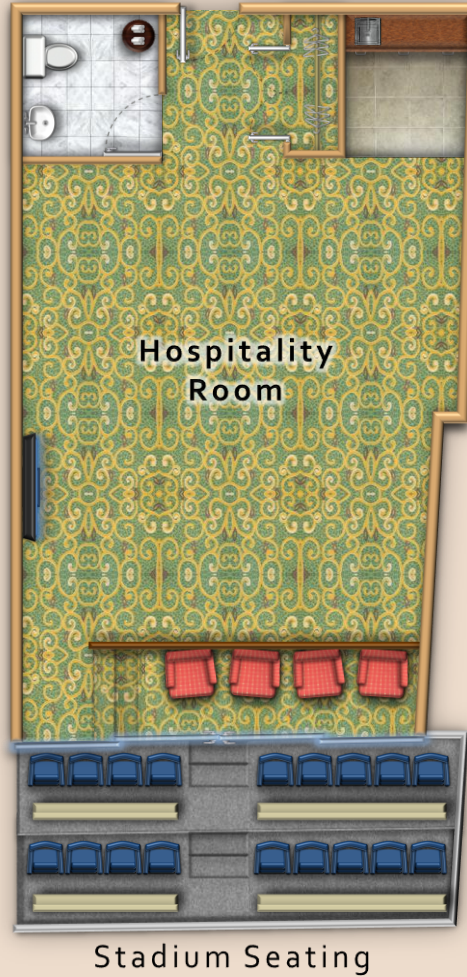

Sky Box

R
RENAISSANCE®
TORONTO DOWNTOWN HOTEL

*actual room layout may vary