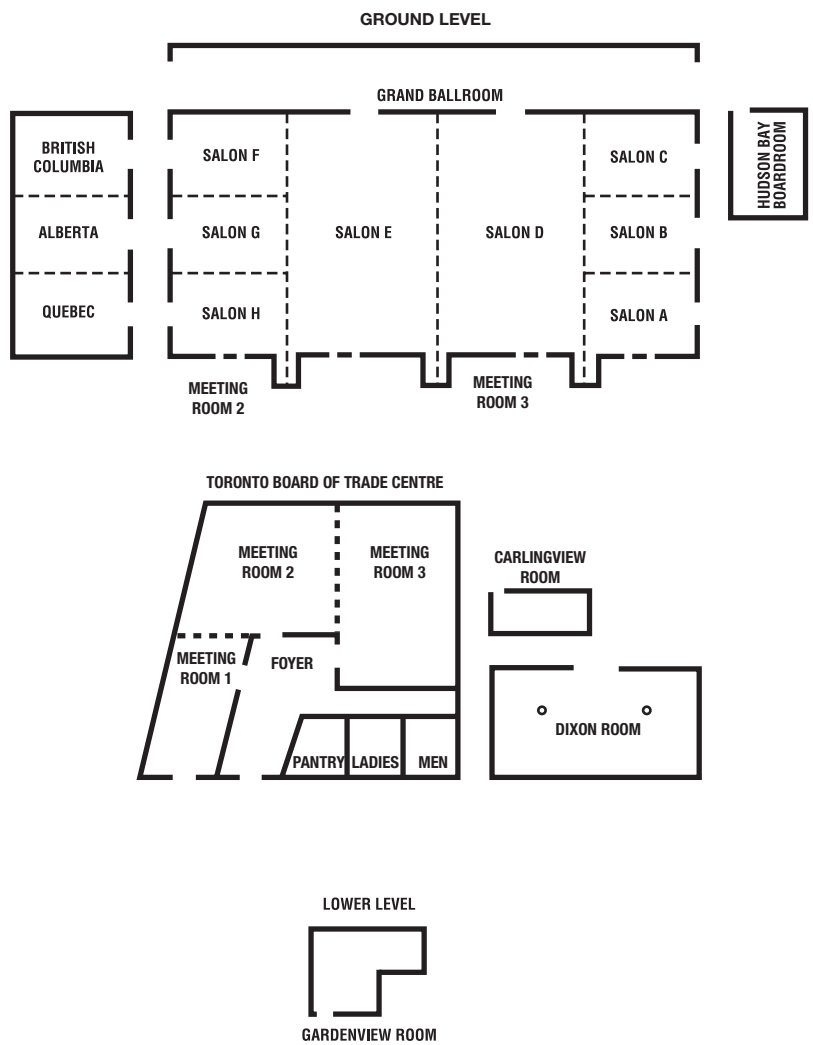

**SPACE AS AMBITIOUS
AS YOUR AGENDA.**

If your agenda is driven by flexibility, this is where you'll find it. Our event space includes 18 meeting rooms encompassing over 20,000 square feet of space, conveniently located on one level. And whether you choose to use some of it, or all of it, you'll realize it's what surrounds this space that makes all the difference. Like wireless Internet access. Top-notch audiovisual capabilities. Creative catering. And an award-winning events team that pulls it all together.

Meeting Room	Dimensions		Capacity					
	W×L×H	Sq. Ft.	Theatre	Schoolroom	Conference	U-Shape	Reception	Banquet
Grand Ballroom	67x146x18	9,782	1,000	520	—	—	1,100	840
Salon A	22x32x14	704	60	32	22	24	60	60
Salon B	22x32x14	704	60	32	22	24	60	60
Salon C	22x32x14	704	60	32	22	24	60	60
Salon D	67x42x18	2,814	300	160	—	60	300	240
Salon E	67x42x18	2,814	300	160	—	60	300	240
Salon F	22x32x14	704	60	32	22	24	60	60
Salon G	22x32x14	704	60	32	22	24	60	60
Salon H	22x32x14	704	60	32	22	24	60	60
British Columbia	21x33x10	693	60	32	22	24	60	60
Alberta	21x33x10	693	60	32	22	24	60	60
Quebec	21x33x10	693	60	32	22	24	60	60
British Columbia, Alberta & Quebec (combined)	63x33x10	2,079	180	110	45	45	180	180
Hudson Bay Boardroom	32x20x9	640	—	—	14	—	—	—
Carlingview Room	11x28x9	340	—	—	12	—	—	—
Dixon Room	39x16x9	1,092	50	30	20	24	80	60
Toronto Board of Trade Centre		2,520	80	50	30	30	150	150
Toronto Board of Trade Meeting Room 1	28x17x9	480	30	18	14	16	24	20
Toronto Board of Trade Meeting Room 2	34x24x9	820	40	30	24	24	40	40
Toronto Board of Trade Meeting Room 3	34x26x9	890	60	36	24	28	80	50
Gardenview	29x28x8.5	812	30	15	14	—	25	—