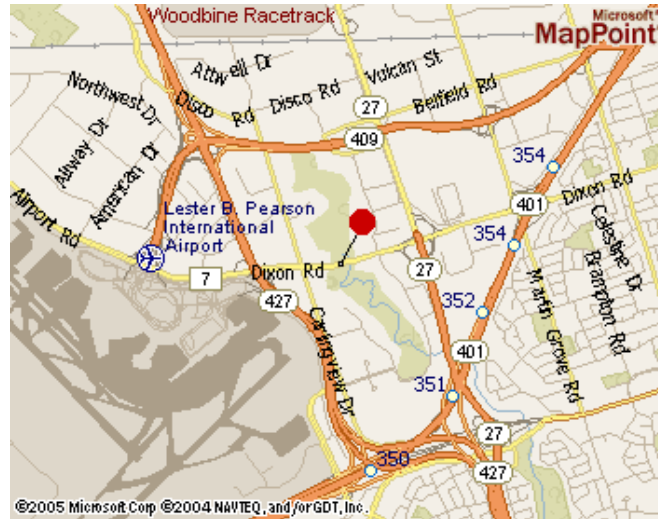

Marriott®

TORONTO AIRPORT

901 Dixon Road,
Toronto, Ontario
M9W 1J5
(416) 674-9000

www.marriott.com/yyzot

Directions to the Toronto Airport Marriott hotel from:

- Airport:** Take Dixon Road East, the hotel is within 5 minutes of the airport, on the Southeast corner of Dixon Road and Carlingview Drive.
- HWY 401 West:** Take the Dixon Road Exit off HWY 401, and continue west on Dixon Road. Move into the left-hand lane while on Dixon Road. Turn left onto Carlingview Drive at the traffic lights of Carlingview Drive and Dixon Road. Turn left into the first driveway. The hotel is located on the Southeast corner of Dixon Road and Carlingview Drive.
- HWY 401 East:** Take HWY 427 north to the Dixon Road exit. Turn right at Dixon Road. The hotel is located on the Southeast corner of Dixon Road and Carlingview Drive.
- HWY 427 North:** Take HWY 427 north to the Dixon Road exit. Turn right at Dixon Road. The hotel is located on the Southeast corner of Dixon Road and Carlingview Drive.