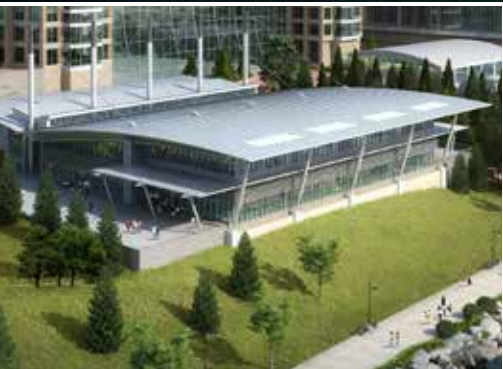

# Riverview Ballroom | *Now Open*

[GaylordNationalMeetings.com](http://GaylordNationalMeetings.com)

201 Waterfront Street, National Harbor, MD 20745  
Sales Office (301) 965-2300

**GAYLORD NATIONAL<sup>®</sup>**

RESORT & CONVENTION CENTER

*on the Potomac*

GAYLORD NATIONAL®

RESORT & CONVENTION CENTER

*on the Potomac*

## Discover Our New Breathtaking Event Venue

Overlooking the Potomac River, the Riverview Ballroom is a modern and unique addition to Gaylord National Resort & Convention Center. The ballroom is designed to take advantage of the amazing views of the capital region, and features a curved roof supported by a mast and rigging structure, referencing the nautical history of the Potomac River. The 16,000 square foot meeting space sub-divides into 8 different configurations, allowing for maximum flexibility. Unique within the industry, the ballroom also boasts 270 degrees of floor-to-ceiling glass.