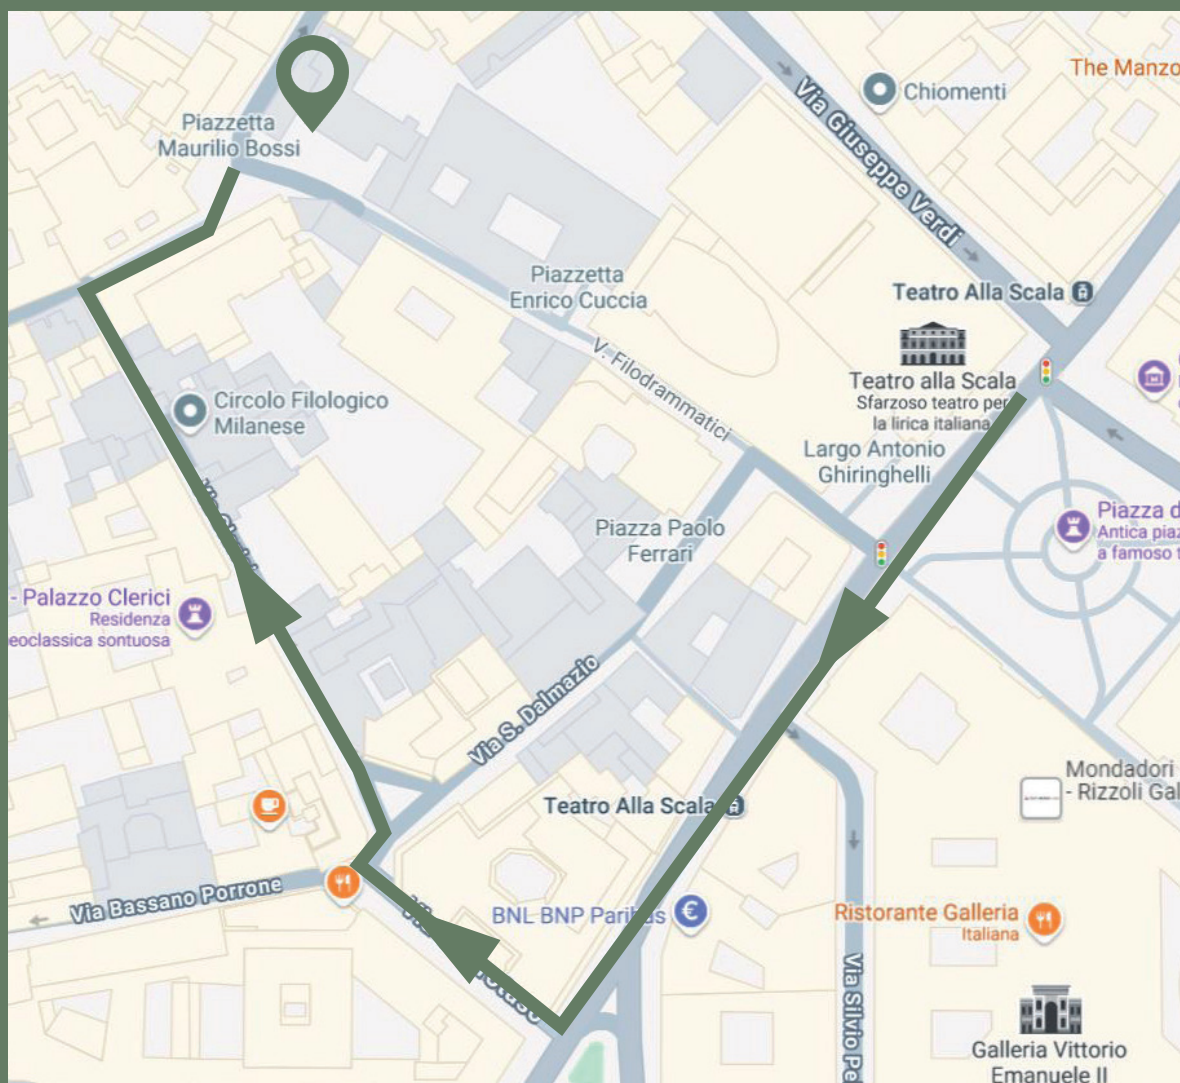

HOW TO REACH CASA BRERA BY CAR

Starting from Piazza della Scala:
head down Via Santa Margherita
until you reach the statue.

Turn right onto Via San Protaso:
follow this street until it becomes
Via Clerici.

Turn right at the end of Via Clerici:
Casa Brera will be ahead at the end of
the road, in Piazzetta M. Bossi n.2.

For assistance please call:
+39 02 305430

CASA BRERA
MILAN