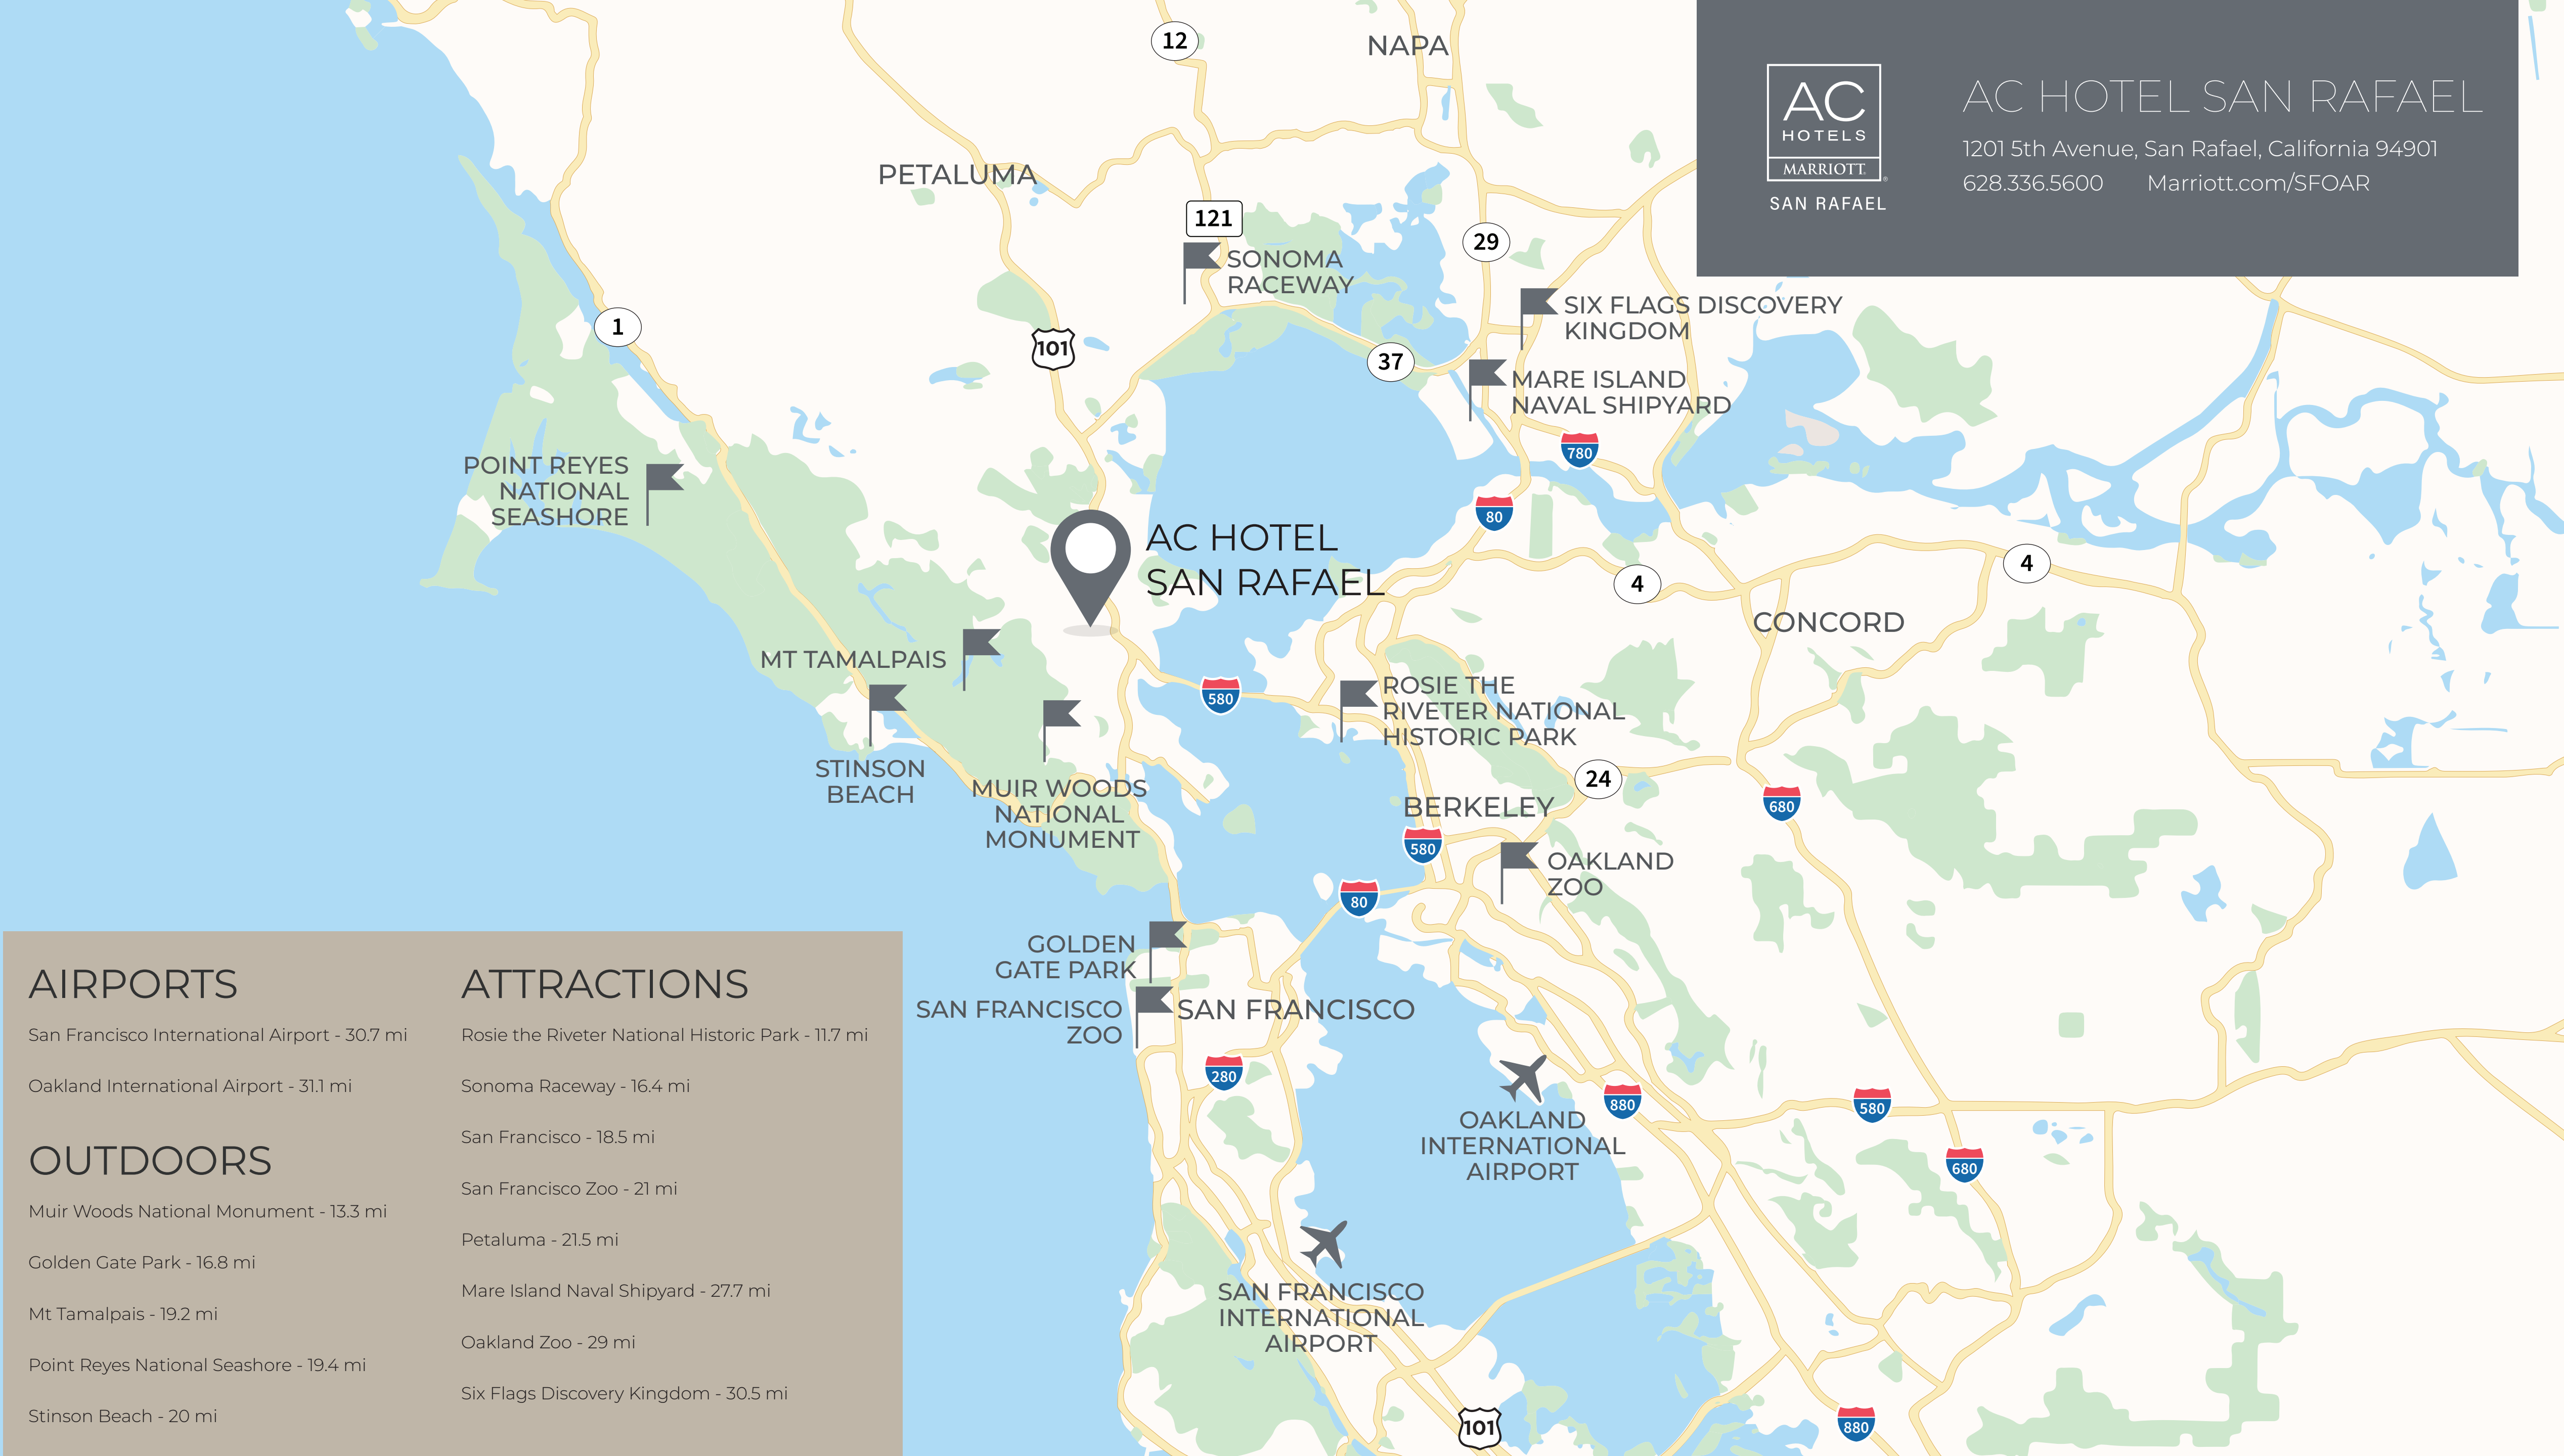

# AC HOTEL SAN RAFAEL

1201 5th Avenue, San Rafael, California 94901  
628.336.5600 [Marriott.com/SFOAR](http://Marriott.com/SFOAR)

## AIRPORTS

- San Francisco International Airport - 30.7 mi
- Oakland International Airport - 31.1 mi

## OUTDOORS

- Muir Woods National Monument - 13.3 mi
- Golden Gate Park - 16.8 mi
- Mt Tamalpais - 19.2 mi
- Point Reyes National Seashore - 19.4 mi
- Stinson Beach - 20 mi

## ATTRACTIONS

- Rosie the Riveter National Historic Park - 11.7 mi
- Sonoma Raceway - 16.4 mi
- San Francisco - 18.5 mi
- San Francisco Zoo - 21 mi
- Petaluma - 21.5 mi
- Mare Island Naval Shipyard - 27.7 mi
- Oakland Zoo - 29 mi
- Six Flags Discovery Kingdom - 30.5 mi