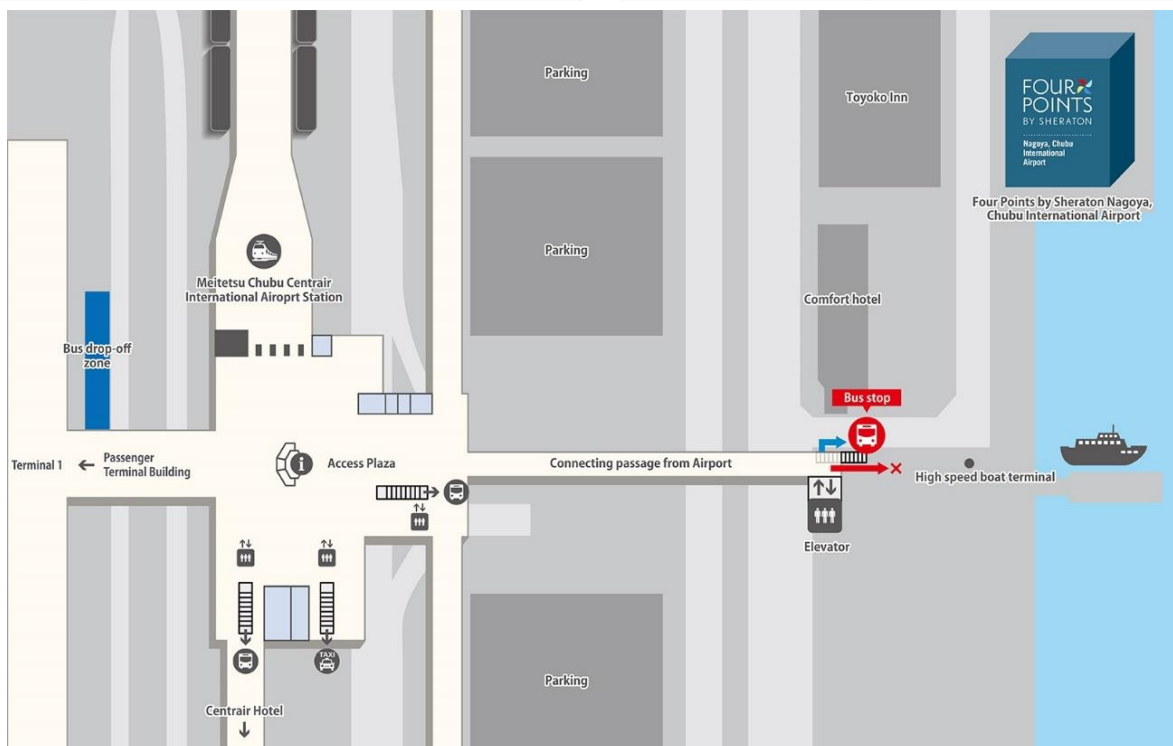

Available 7 days a week

Operating Hours 6:00am~11:45am/4:00pm~9:00pm

Drop-off	Hotel ⇒ Bus stop for connecting passage → Terminal 1			
6AM	0	15	30	45
7AM	0	15	30	45
8AM	0	15	30	45
9AM	0	15	30	45
10AM	0	15	30	45
11AM	0	15	30	45

Drop-off	Hotel ⇒ Bus stop for connecting passage → Terminal 1	
4PM	15	45
5PM	15	45
6PM	15	45
7PM	15	45
8PM		
9PM		

Pick-up	Connecting passage to Centrair ⇒ Hotel			
4PM	0			30
5PM	0			30
6PM	0			30
7PM	0			30
8PM	0	15	30	45
9PM	0			