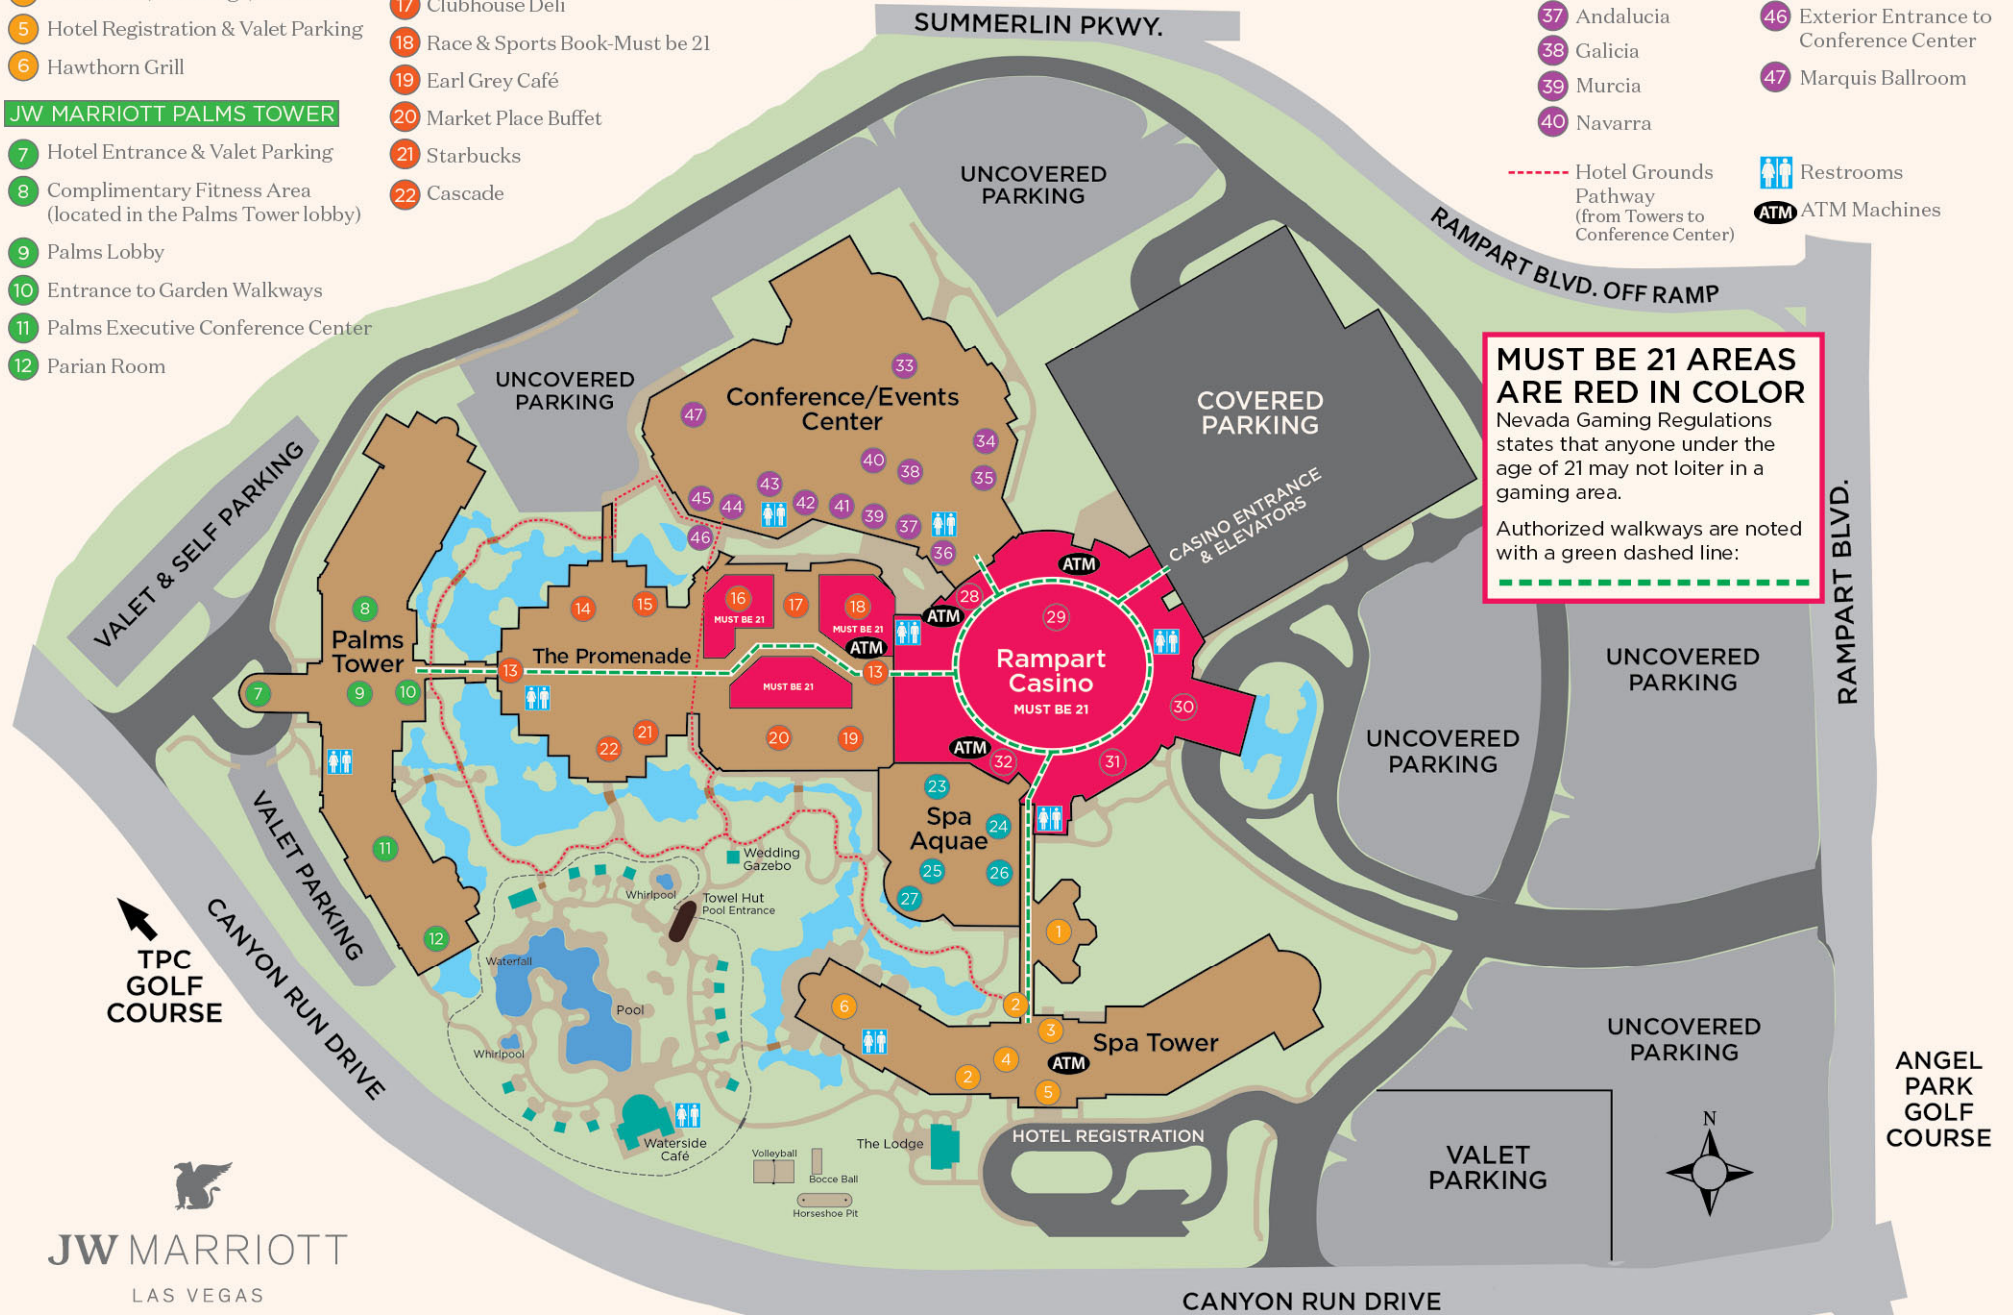

**JW MARRIOTT SPA TOWER**

- 1 Accents Gift Shop
- 2 Entrance to Grounds via Zen Walk
- 3 Personal Planning Center
  - Business Center
  - Hertz Car Rental
- 4 Front Desk/Concierge/Golf Desk
- 5 Hotel Registration & Valet Parking
- 6 Hawthorn Grill

**THE PROMENADE**

- 13 Entrances to Promenade Walkway
- 14 Spiedini Fiamma
- 15 Jade Asian Kitchen
- 16 Bingo Room-Must be 21
- 17 Clubhouse Deli
- 18 Race & Sports Book-Must be 21
- 19 Earl Grey Café
- 20 Market Place Buffet
- 21 Starbucks
- 22 Cascade

**SPA AQUAE SPA & SALON**

- 23 Salon
- 24 Spa Entrance & Boutique
- 25 Spa Fitness Area
- 26 Gentlemen's Tonic Barber Shop
- 27 Hydra Lounge

**RAMPART CASINO-Must be 21**

- 28 High-Limit Bar
- 29 Round Bar
- 30 Casino Valet & Main Entrance
- 31 Summerlin Room & Bar
- 32 Rampart Rewards Club

**MUST BE 21 AREAS ARE RED IN COLOR**  
 Nevada Gaming Regulations states that anyone under the age of 21 may not loiter in a gaming area.  
 Authorized walkways are noted with a green dashed line: