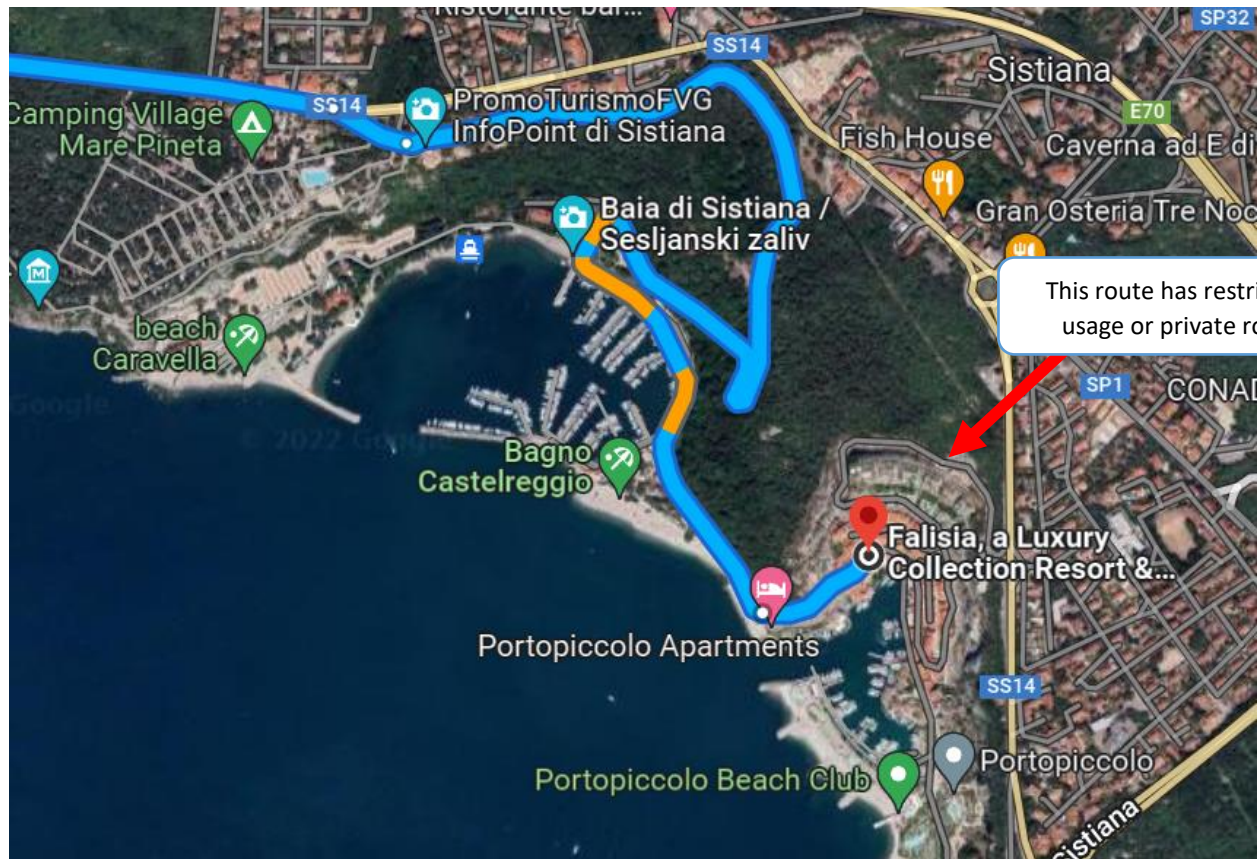

Map & Directions

A small borgo easy to reach. With an accessible location on the Gulf of Trieste, making your way to Portopiccolo couldn't be easier.

Falisia, a Luxury Collection Resort & Spa, Portopiccolo

Località Sistiana 231/M, Portopiccolo,
Duino Aurisina, Italy, 34011

Tel: +39 040 9974444

Driving Directions

Map data ©2022 - Map of Portopiccolo Sistiana, 34011 Duino-Aurisina, Province of Trieste

The Resort is easily and quickly accessible through SS14 to Str. di Portopiccolo.

Set "Baia di Sistiana / Sesljanski zaliv" as destination point on the GPS.

Once you reach the arrival point, proceed along the road keeping the seafront on your right until the Portopiccolo parking entrance.

Your private parking spot is easy to find: simply follow the signs to the area nearest your villa or apartment. A discrete underground parking system ensures you can park just minutes from your door, while keeping Portopiccolo's streets calm and car-free.