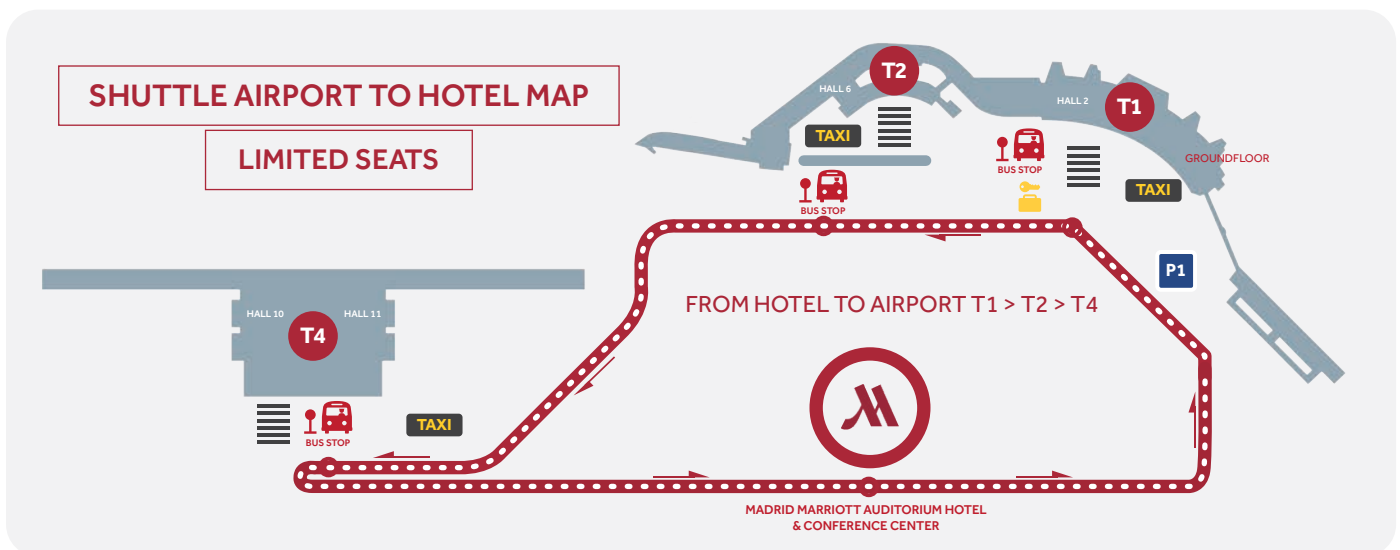

MADRID MARRIOTT AUDITORIUM HOTEL & CONFERENCE CENTER
AVENIDA DE ARAGÓN 400, 28022, MADRID

MEMBER OF MARRIOTT BONVOY™

www.madridmarriottauditorium.com | email: info@marriottauditorium.com | +34 914004400 | @HOTELAUDITORIUM