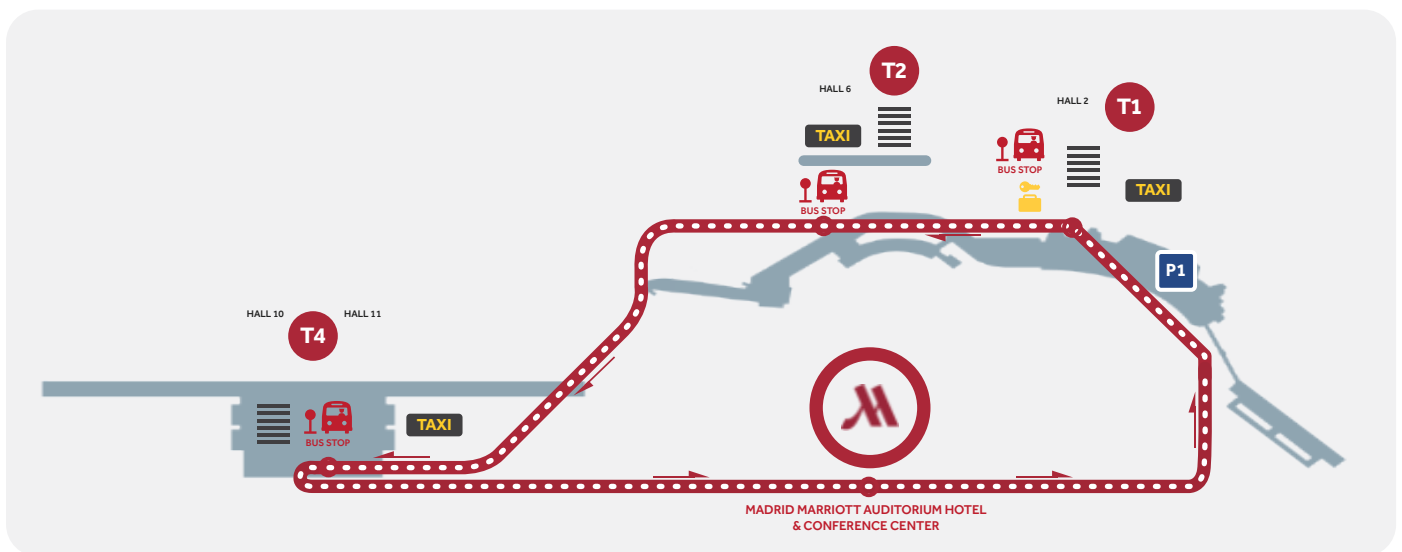

## FROM HOTEL TO AIRPORT T1 > T2 > T4

5:30	6:15	7:00	8:00	9:00	11:00	12:00
13:00	14:00*	15:30	17:00	18:00	19:30*	21:00
22:30	0:30					

DROP OFF AT DEPARTURES FOR ALL TERMINALS.

\* Please note shuttle service will stop at Shopping Mall Plenilunio prior to arriving at the airport

## FROM TERMINAL 2 TO HOTEL

8:45	9:45	11:45	12:45	13:45	14:45	16:00
17:45	18:45	20:10	21:25	22:55	0:10	0:55

PICK UP IN ARRIVALS. HOTEL BUSES STOP IN FRONT OF TAXI STOP.

## FROM TERMINAL 4 TO HOTEL

8:35	9:35	11:35	12:35	13:35	14:35	15:55
17:35	18:35	20:00	21:15	22:45	0:00	0:45

PICK UP IN ARRIVALS. HOTEL BUSES STOP OUTSIDE ON THE LEFT SIDE.

## FROM TERMINAL 1 TO HOTEL

8:50	9:50	11:50	12:50	13:50	14:50	16:15
17:50	18:50	20:15	21:30	23:00	0:15	1:00

PICK UP IN ARRIVALS. HOTEL BUSES STOP IN FRONT OF LOUNGE 2.

TIMES ARE APPROXIMATED THEY CAN BE CHANGED BY EXTERNAL REASONS / LIMITED SEATS