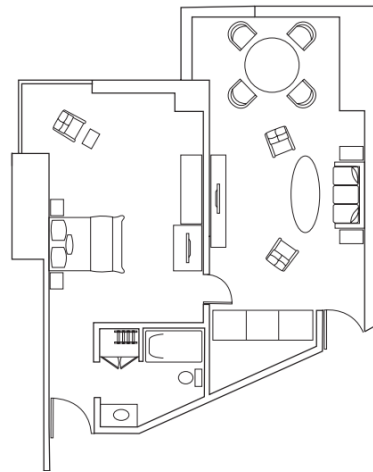

MARRIOTT
BOSTON CAMBRIDGE

SLEEP INTELLIGENTLY.

Boston Marriott Cambridge

50 Broadway, Cambridge, Massachusetts 02142

MarriottCambridge.com

617.494.6600

#MarriottCambridge

Presidential Suite (1 available)

1,250 sq.ft. parlor with separate living area including a 6 person dining table • Bar and serving area • Half bath in parlor area • Oversized marble bath with separate tub and shower in king bedroom • 57" HDTV in living area • Wired and wireless Internet access • Ultra-compatible Plug-in Panel to connect MP3, digital camera, and gaming system

Executive Suite (11 available)

650 sq.ft. parlor with separate living space including a 4 person dining table • Bedroom with king bed • Wet bar/buffet serving area • Upgraded bath amenities • Two 55" HDTVs Wired and wireless Internet access • Ultra-compatible Plug-in Panel to connect MP3, digital camera, and gaming systems • Additional connecting king or double bedroom available