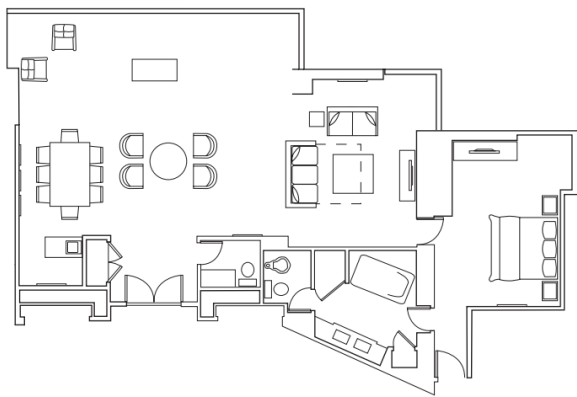

MARRIOTT
BOSTON CAMBRIDGE

SLEEP INTELLIGENTLY.

Boston Marriott Cambridge

50 Broadway, Cambridge, Massachusetts 02142

MarriottCambridge.com

617.494.6600

#MarriottCambridge

Presidential Suite (1 available)

1,250 sq.ft. parlor with separate living area including a 6 person dining table • Bar and serving area • Half bath in parlor area • Oversized marble bath with separate tub and shower in king bedroom • 57" HDTV in living area • Wired and wireless Internet access • Ultra-compatible Plug-in Panel to connect MP3, digital camera, and gaming system

Executive Suite (11 available)

650 sq.ft. parlor with separate living space including a 4 person dining table • Bedroom with king bed • Wet bar/buffet serving area • Upgraded bath amenities • Two 55" HDTVs Wired and wireless Internet access • Ultra-compatible Plug-in Panel to connect MP3, digital camera, and gaming systems • Additional connecting king or double bedroom available