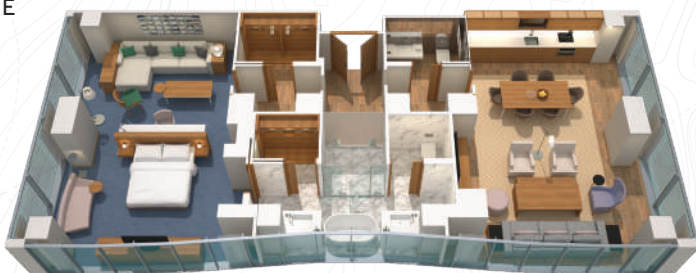

SUITES AND GUEST ROOMS

PRESIDENTIAL SUITE

VICE PRESIDENTIAL SUITE

GRAND HOSPITALITY SUITE

HOSPITALITY SUITE

2121 South Prairie Avenue Chicago, IL, 60616
T: 312.824.0500 | marriottmarquischicago.com

 facebook.com/MarquisChi

 @Marquis_Chicago

SUITES AND GUEST ROOMS

CONFERENCE SUITE

KING

EXECUTIVE SUITE

DOUBLE QUEEN

CLUB KING

2121 South Prairie Avenue Chicago, IL, 60616
T: 312.824.0500 | marriottmarquischicago.com