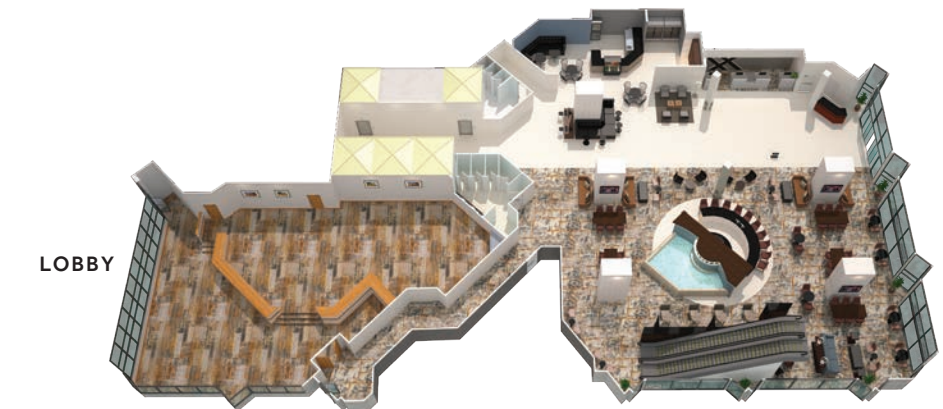

3RD FLOOR

2ND FLOOR

LOBBY

MEETING ROOM	DIMENSIONS		CAPACITY					
	W x L x H	Sq. Ft.	Theater	Schoolroom	Conference	U-Shape	Reception	Banquet
IOWA BALLROOM	120X78X14	9,360	1200	675	—	—	1200	800
SALON ABC, FGH, D OR E (EACH)	30X78X14	2,340	260	120	—	—	380	200
SALON A, B, C, F, G, & H (EACH)	30X26X14	780	80	42	25	25	80	40
HALL OF CITIES BALLROOM	43X104X10	4,472	450	300	—	—	650	360
CEDAR RAPIDS, COUNCIL BLUFFS, DAVENPORT OR DUBUQUE (EACH)	43X26X10	1,118	100	60	35	35	150	80
SIoux CITY OR WATERLOO (EACH)	26X29X10	754	80	35	20	25	80	40
DES MOINES EXHIBIT HALL	75X130X12	9,800	1200	675	—	—	1200	800
DES MOINES EXHIBIT HALL & HALL OF CITIES BALLROOM (COMBINED)**		—	1600	850	—	—	2200	980
SALON A	30X26X14	780	80	42	25	35	80	40
SALON B	30X26X14	780	80	42	25	36	80	40
SALON C	30X26X14	780	80	42	25	36	80	40
SALONS D & E	78X26X14	2,028	500	260	—	—	400	400
SALON G	30X26X14	780	80	42	25	36	80	40
SALON F	30X26X14	780	80	42	25	36	80	40
SALON H	30X26X14	780	80	42	25	36	80	40
WINDOWS ON 7TH	—	3,171	140	56	30	30	200	120

DES MOINES MARRIOTT DOWNTOWN

700 Grand Avenue
Des Moines, IA 50309

515.245.5500

desmoinesmarriott.com

 @DSMMarriott

 @DesMoinesMarriottDowntown

PROPERTY DETAILS

- 31 floors, 403 rooms and 10 suites
- 16 meeting rooms
- 28,311 sq ft of total meeting space
- 6 concierge levels
- Access to Skywalk