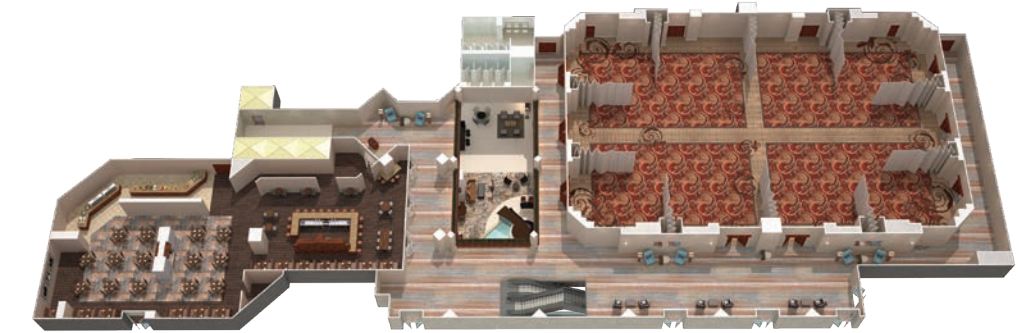

BRILLIANT MEETINGS IN THE HEART OF DOWNTOWN.

Set in the city's lively business district, Des Moines Marriott Downtown meets the needs of their guests with ease. Walk to nearby shopping, dining and nightlife via our convenient skywalk. Step into stylish hotel rooms and suites for a relaxing stay, featuring signature bedding and expansive city views. Wi-Fi in all public spaces. Have a great meal on-site at Mash + Marrow or Rock River Grill. If you're planning a business or social event, our hotel boasts 28,311 square feet of event space and the largest ballroom in the city. Whatever brings you to Des Moines, Iowa, a memorable stay awaits you here.

3RD FLOOR

2ND FLOOR

LOBBY

MEETING ROOM	DIMENSIONS		CAPACITY					
	W x L x H	Sq. Ft.	Theater	Schoolroom	Conference	U-Shape	Reception	Banquet
IOWA BALLROOM	120X78X14	9,360	1200	675	—	—	1200	800
SALON ABC, FGH, D OR E (EACH)	30X78X14	2,340	260	120	—	—	380	200
SALON A, B, C, F, G, & H (EACH)	30X26X14	780	80	42	25	25	80	40
HALL OF CITIES BALLROOM	43X104X10	4,472	450	300	—	—	650	360
CEDAR RAPIDS, COUNCIL BLUFFS, DAVENPORT OR DUBUQUE (EACH)	43X26X10	1,118	100	60	35	35	150	80
SIoux CITY OR WATERLOO (EACH)	26X29X10	754	80	35	20	25	80	40
DES MOINES EXHIBIT HALL	75X130X12	9,800	1200	675	—	—	1200	800
DES MOINES EXHIBIT HALL & HALL OF CITIES BALLROOM (COMBINED)**		—	1600	850	—	—	2200	980
SALON A	30X26X14	780	80	42	25	35	80	40
SALON B	30X26X14	780	80	42	25	36	80	40
SALON C	30X26X14	780	80	42	25	36	80	40
SALONS D & E	78X26X14	2,028	500	260	—	—	400	400
SALON G	30X26X14	780	80	42	25	36	80	40
SALON F	30X26X14	780	80	42	25	36	80	40
SALON H	30X26X14	780	80	42	25	36	80	40
WINDOWS ON 7TH	—	3,171	140	56	30	30	200	120

DES MOINES MARRIOTT DOWNTOWN

700 Grand Avenue
Des Moines, IA 50309

515.245.5500

desmoinesmarriott.com

 @DSMMarriott

 @DesMoinesMarriottDowntown

PROPERTY DETAILS

- 31 floors, 403 rooms and 10 suites
- 16 meeting rooms
- 28,311 sq ft of total meeting space
- 6 concierge levels
- Access to Skywalk