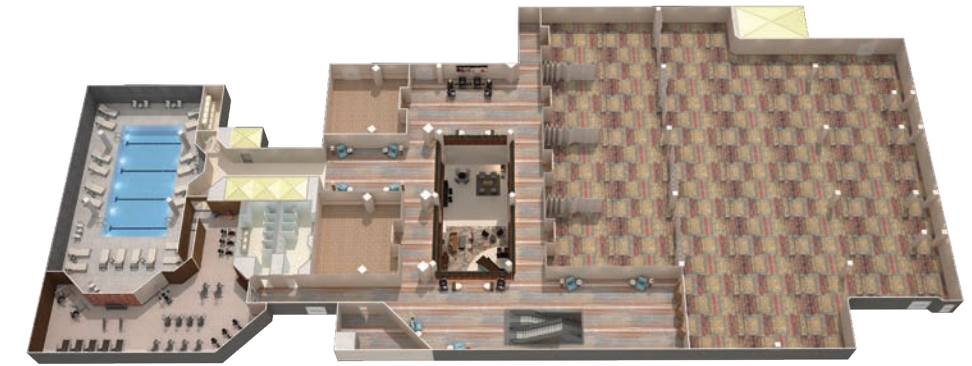

BRILLIANT MEETINGS IN THE HEART OF DOWNTOWN.

Set in the city's lively business district, Des Moines Marriott Downtown meets the needs of their guests with ease. Walk to nearby shopping, dining and nightlife via our convenient skywalk. Step into stylish hotel rooms and suites for a relaxing stay, featuring signature bedding and expansive city views. Wi-Fi in all public spaces. Have a great meal on-site at Mash + Marrow or Rock River Grill. If you're planning a business or social event, our hotel boasts 28,311 square feet of event space and the largest ballroom in the city. Whatever brings you to Des Moines, Iowa, a memorable stay awaits you here.

3RD FLOOR

2ND FLOOR

LOBBY

MEETING ROOM	DIMENSIONS		CAPACITY					
	W x L x H	Sq. Ft.	Theater	Schoolroom	Conference	U-Shape	Reception	Banquet
IOWA BALLROOM	120X78X14	9,360	1200	675	—	—	1200	800
SALON ABC, FGH, D OR E (EACH)	30X78X14	2,340	260	120	—	—	380	200
SALON A, B, C, F, G, & H (EACH)	30X26X14	780	80	42	25	25	80	40
HALL OF CITIES BALLROOM	43X104X10	4,472	450	300	—	—	650	360
CEDAR RAPIDS, COUNCIL BLUFFS, DAVENPORT OR DUBUQUE (EACH)	43X26X10	1,118	100	60	35	35	150	80
SIoux CITY OR WATERLOO (EACH)	26X29X10	754	80	35	20	25	80	40
DES MOINES EXHIBIT HALL	75X130X12	9,800	1200	675	—	—	1200	800
DES MOINES EXHIBIT HALL & HALL OF CITIES BALLROOM (COMBINED)**		—	1600	850	—	—	2200	980
SALON A	30X26X14	780	80	42	25	35	80	40
SALON B	30X26X14	780	80	42	25	36	80	40
SALON C	30X26X14	780	80	42	25	36	80	40
SALONS D & E	78X26X14	2,028	500	260	—	—	400	400
SALON G	30X26X14	780	80	42	25	36	80	40
SALON F	30X26X14	780	80	42	25	36	80	40
SALON H	30X26X14	780	80	42	25	36	80	40
WINDOWS ON 7TH	—	3,171	140	56	30	30	200	120