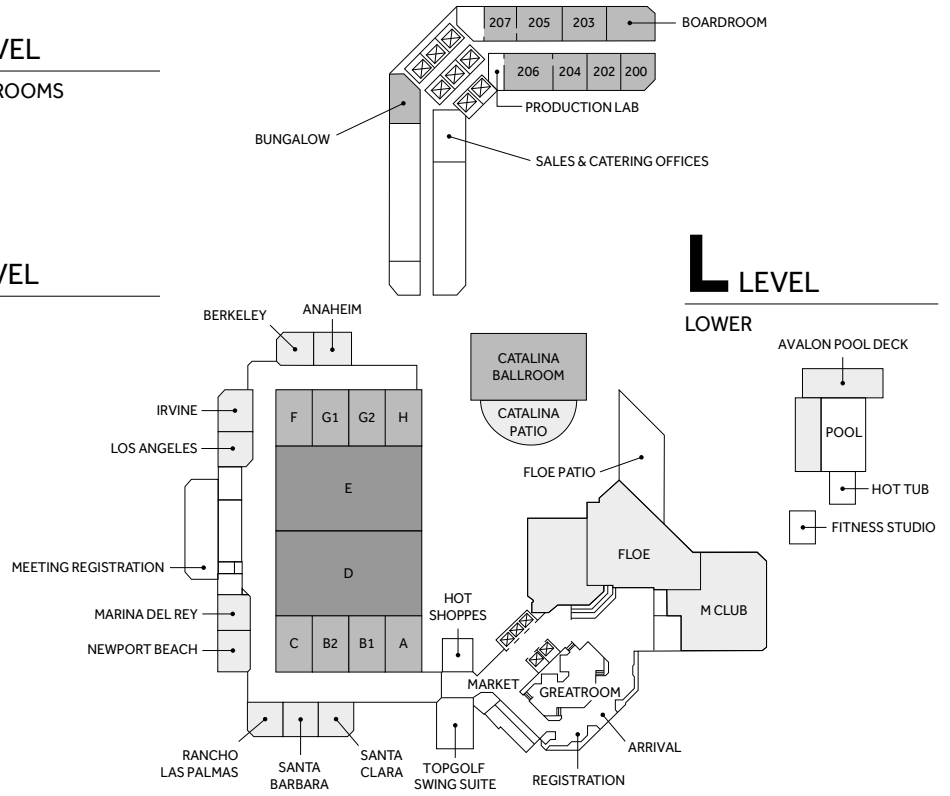

COASTAL CANVAS REINVENTED

MEETINGS IMAGINED

Venues designed to tap into ingenuity and imagination • Offering more than 36,000 square feet of inspiring indoor and outdoor space • Ideal for memorable meetings and receptions • Customized lighting, creative staging options and video projection available • Marriott Bonvoy™ points program that lets you earn points toward travel and more

2 LEVEL

HARBOR ROOMS

1 LEVEL

L LEVEL

MEETING ROOM	DIMENSIONS		CAPACITY					
	L x W x H	SQ FT	Theatre	Classroom	Conference	U-Shape	Reception	Banquet
GRAND BALLROOM	162 x 80 x 16	12,960	1,500	750	—	—	2,000	1,000
SALON A, B1, B2, C, F, G1, G2, H (EACH)	29 x 19 x 12	551	50	30	24	24	50	40
SALON D, E (EACH)	52 x 80 x 16	4,160	450	250	—	—	450	280
SALONS ABC OR FGH (COMBINED)	29 x 80 x 12	2,320	260	140	80	80	250	180
SALONS ABCD OR EFGH (COMBINED)	81 x 80 x 12	6,480	710	400	—	—	700	510
GRAND BALLROOM FOYER	—	6,569	—	—	—	—	—	—
SANTA CLARA, SANTA BARBARA, RANCHO LAS PALMAS (EACH)	20 x 19 x 9	380	40	22	14	14	40	30
SANTA CLARA, SANTA BARBARA & RANCHO LAS PALMAS (COMBINED)	20 x 57 x 9	1,140	140	60	44	44	120	100
NEWPORT BEACH	18 x 21 x 8	382	40	20	14	14	40	30
MARINA DEL REY	18 x 22 x 8	396	40	20	14	14	40	30
NEWPORT BEACH & MARINA DEL REY (COMBINED)	18 x 42 x 8	766	80	40	30	30	80	70
LOS ANGELES	18 x 21 x 8	389	40	22	14	14	40	30
IRVINE	18 x 20 x 8	379	40	22	14	14	40	30
LOS ANGELES & IRVINE (COMBINED)	18 x 42 x 8	772	80	40	30	30	80	60
BERKELEY, ANAHEIM (EACH)	19 x 19 x 8	361	40	20	14	14	40	30
BERKELEY & ANAHEIM (COMBINED)	19 x 39 x 8	760	80	40	30	30	80	60
HARBOR ROOM 200, 202, 204, 207 (EACH)	16 x 24 x 8	384	40	20	14	14	40	30
HARBOR ROOM 203, 205, 206 (EACH)	16 x 36 x 8	576	50	28	30	30	60	40
PRODUCTION LAB	11 x 17 x 8	187	—	—	10	—	—	—
BOARDROOM	16 x 36 x 8	576	—	—	12	—	—	—
BUNGALOW	26 x 29 x 8	754	—	—	14	—	—	—
CATALINA BALLROOM	46 x 90 x 14	4,140	450	250	—	55	450	280
CATALINA PATIO	36 x 57	2,052	160	—	—	—	200	120
AVALON POOL DECK	58 x 120	3,300	—	—	—	—	190	190