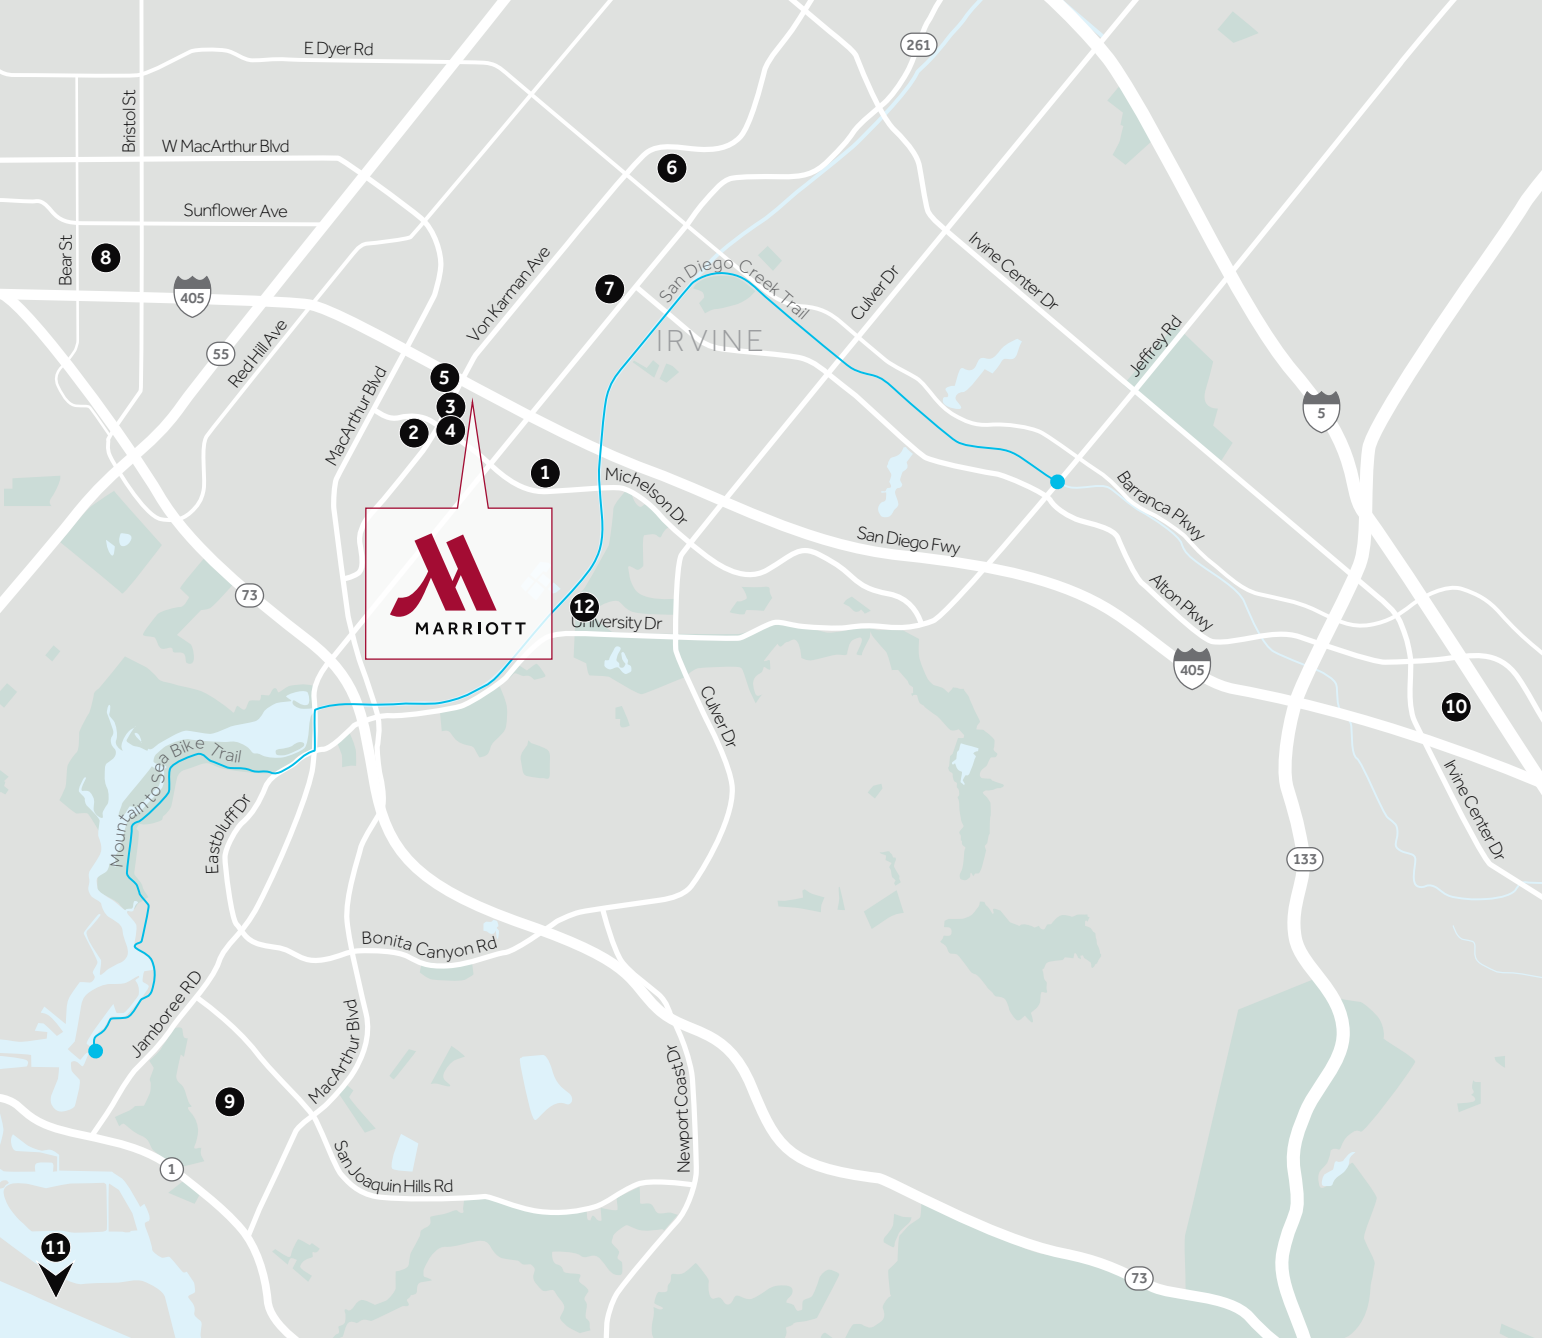

SPORTS

- 1 Dodger Stadium
- 2 Angel Stadium
- 3 Honda Center
- 4 Staples Center
- 5 SoFi Stadium (Chargers & Rams Stadium)
- 6 Dignity Health Sports Park (Galaxy Stadium)
- 7 Rose Bowl Stadium
- 8 Orange County Great Park

BEACHES

- 12 Santa Monica Beach
- 13 Venice Beach
- 14 Huntington Beach
- 15 Newport Beach
- 16 Balboa Island
- 17 Laguna Beach

ATTRACTIONS

- 18 Aquarium of the Pacific
- 19 The Queen Mary
- 20 Segerstrom Center for the Arts

IRVINE MARRIOTT
 18000 Von Karman Avenue, Irvine, CA 92612
 949.553.0100 IrvineMarriott.com

DISCOVER LOCAL DINING, SHOPPING AND OUTDOOR ACTIVITIES

DINING

- 1 Park Place
Houston's, American Fare
Puesto, Mexican Cuisine
Lemonade, Cali Fresh & Healthy
Ruth's Chris Steak House
Wahoo's Fish Taco
- 2 Trade Food Hall, Local Eateries
- 3 Specialty's Café & Bakery
- 4 Davio's Northern Italian Steakhouse
- 5 Il Fornaio, Cucina Italiana
- 6 The District
Ra Sushi
Bar Louie
The Halal Guys
In-N-Out
Lucille's Smokehouse Bar-B-Que
- 7 Diamond Jamboree,
Irvine's Asian Dining Destination

SHOPPING

- 8 South Coast Plaza
- 9 Fashion Island
- 10 Irvine Spectrum

OUTDOOR ACTIVITIES

- 11 Irvine Ranch Natural Landmark
- 12 San Joaquin Wildlife Marsh & Sanctuary

  Bike/Mountains to Sea Trail

Explore the city by electric bike, available for rental at our hotel. Locations are approximate.