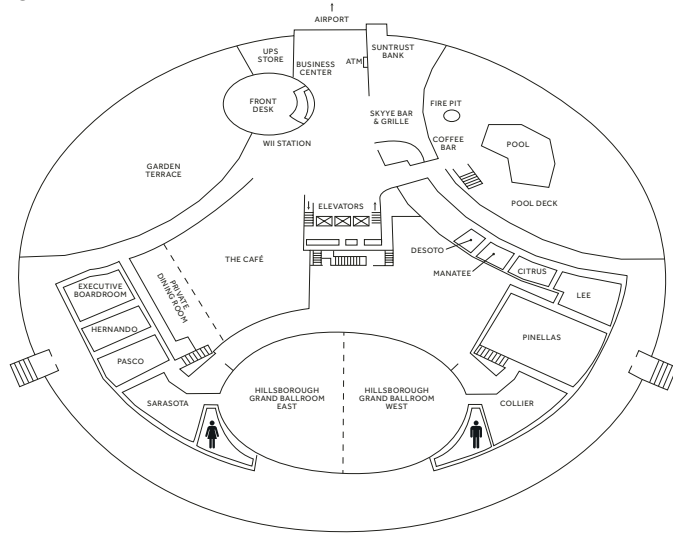

## MEETINGS AND EVENTS AT TAMPA AIRPORT MARRIOTT

From the moment you touch down at Tampa International Airport, our professional event planning and catering team is here to create a stress-free meeting or event at our newly renovated in-terminal hotel. Just minutes from Tampa's beaches, golf courses, attractions and the Westshore Business District, you'll find 25,000 square feet of flexible event space, including a revolving rooftop with 360-degree views and the 7,446-square-foot Hillsborough Grand Ballroom. Take advantage of the great weather, connect out on the poolside terrace, and enjoy reinvented dining and refreshed amenities. Tampa Airport Marriott is your perfect introduction to the city.

### LOBBY LEVEL

### OFFICE LEVEL

MEETING ROOM	DIMENSIONS		CAPACITY						
	LxWxH	SQFT	Theatre	Classroom	Conference	U Shape	Reception	Banquet	Hollow Square
HILLSBOROUGH GRAND BALLROOM	73x102x13	7,446	600	450	—	—	700	500	—
Hillsborough East	73x52x13	3,796	300	175	—	54	450	250	54
Hillsborough West	73x52x13	3,796	300	175	—	54	450	250	54
COLLIER	40x20x10	800	60	40	24	24	100	60	36
SARASOTA	40x20x10	800	60	40	24	24	100	60	30
PINELLAS	35x40x11	1,400	90	60	36	36	150	90	36
LEE	24x25x10	600	40	27	20	20	40	40	20
CITRUS	16x24x9	384	20	15	20	12	20	20	—
MANATEE	12x16x9	192	—	—	6	—	—	10	—
DESOTO	12x16x9	192	—	—	6	—	—	—	—
PASCO	18x26x9	468	30	18	18	15	50	30	16
HERNANDO BOARDROOM	17x26x9	442	—	—	8	—	—	8	—
EXECUTIVE BOARDROOM	24x25x8	600	—	—	16	—	—	16	—
BROWARD (OFFICE LEVEL)	33x52x9	1,716	100	50	36	36	100	90	24
DUVAL (OFFICE LEVEL)	60x75x8	4,500	220	110	30	46	300	220	50
SANTA ROSA (OFFICE LEVEL)	35x30x9	1,050	75	48	30	30	80	60	36
OKEECHOBEE (OFFICE LEVEL)	24x30x8	720	30	20	20	16	30	50	16
THE VIEW AT CK'S (TOP FLOOR)	—	4,000	—	20	12	—	230	150	—