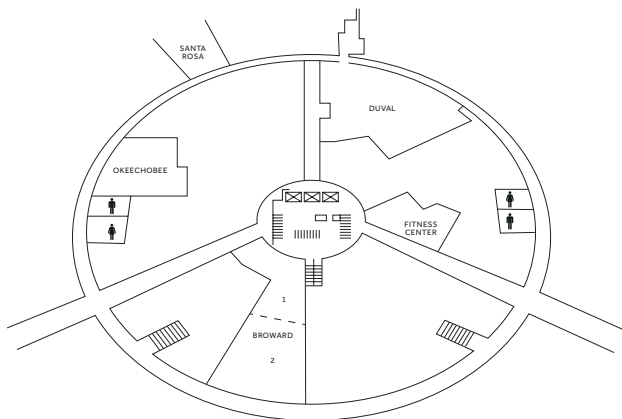

### LOBBY LEVEL

### OFFICE LEVEL

MEETING ROOM	DIMENSIONS		CAPACITY						
	LxWxH	SQFT	Theatre	Classroom	Conference	U Shape	Reception	Banquet	Hollow Square
HILLSBOROUGH GRAND BALLROOM	73x102x13	7,446	600	450	—	—	700	500	—
Hillsborough East	73x52x13	3,796	300	175	—	54	450	250	54
Hillsborough West	73x52x13	3,796	300	175	—	54	450	250	54
COLLIER	40x20x10	800	60	40	24	24	100	60	36
SARASOTA	40x20x10	800	60	40	24	24	100	60	30
PINELLAS	35x40x11	1,400	90	60	36	36	150	90	36
LEE	24x25x10	600	40	27	20	20	40	40	20
CITRUS	16x24x9	384	20	15	20	12	20	20	—
MANATEE	12x16x9	192	—	—	6	—	—	10	—
DESOTO	12x16x9	192	—	—	6	—	—	—	—
PASCO	18x26x9	468	30	18	18	15	50	30	16
HERNANDO BOARDROOM	17x26x9	442	—	—	8	—	—	8	—
EXECUTIVE BOARDROOM	24x25x8	600	—	—	16	—	—	16	—
BROWARD (OFFICE LEVEL)	33x52x9	1,716	100	50	36	36	100	90	24
DUVAL (OFFICE LEVEL)	60x75x8	4,500	220	110	30	46	300	220	50
SANTA ROSA (OFFICE LEVEL)	35x30x9	1,050	75	48	30	30	80	60	36
OKEECHOBEE (OFFICE LEVEL)	24x30x8	720	30	20	20	16	30	50	16
THE VIEW AT CK'S (TOP FLOOR)	—	4,000	—	20	12	—	230	150	—