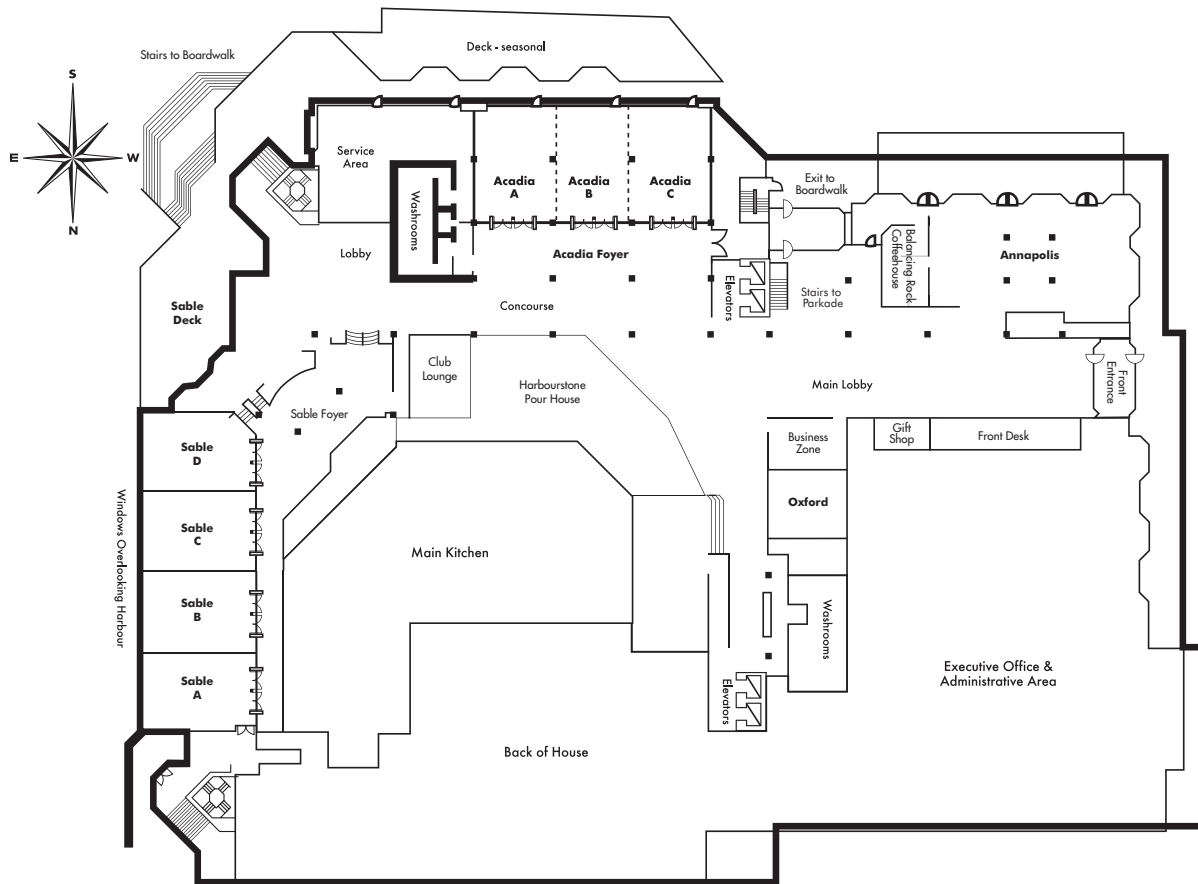

GROUND FLOOR

Room Name	Area	Room Size	Ceiling Height	Rounds of 10	Reception	Schoolroom/ Classroom	Theatre	Conference/ Boardroom	Hollow Square	U-Shape
Sable Ballroom	2449	25x100	9'	160	225	108	200	88	-	-
Sable A	527	25x21	9'	30	45	27	50	22 (20)	24 (22)	24 (18)
Sable B	693	25x28	9'	40	45	27	50	22 (20)	24 (22)	24 (18)
Sable C	637	25x26	9'	40	45	27	50	22 (20)	24 (22)	24 (18)
Sable D	592	25x25	9'	40	45	27	50	22 (20)	24 (22)	24 (18)
Sable Foyer	2444	47x52	9'	-	300	-	-	-	-	-
Acadia Ballroom	2808	78x36	10'	180 (160)	270	120	180	-	-	-
Acadia A	936	36x26	10'	60 (50)	75	45 (42)	70 (65)	30 (24)	36 (32)	30
Acadia B	828	36x23	10'	60 (50)	75	42 (39)	70 (65)	30 (24)	36 (32)	30
Acadia C	936	36x26	10'	60 (50)	75	45 (42)	70 (65)	30 (24)	36 (32)	30
Oxford	575	25x24	8'	20	25	18	30	20 (16)	-	15
Annapolis	2982	42.5x71	9'	120	180	45	100	28	42 (36)	30