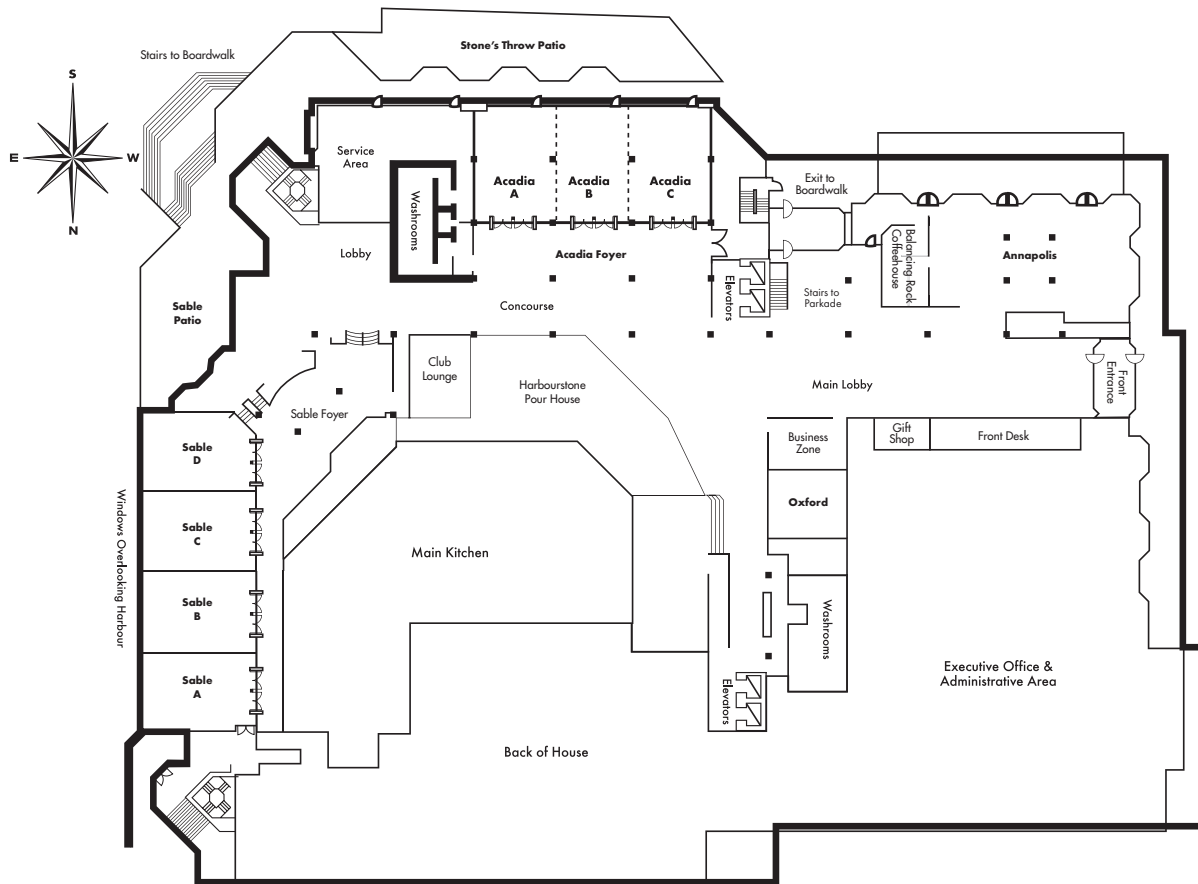

# GROUND FLOOR

Room Name	Area	Room Size	Ceiling Height	Rounds of 10	Reception	Schoolroom/ Classroom	Theatre	Conference/ Boardroom	Hollow Square	U-Shape
Sable Ballroom	2449	25x100	9'	160	225	108	200	88	-	-
Sable A	527	25x21	9'	30	45	27	50	22 (20)	24 (22)	24 (18)
Sable B	693	25x28	9'	40	45	27	50	22 (20)	24 (22)	24 (18)
Sable C	637	25x26	9'	40	45	27	50	22 (20)	24 (22)	24 (18)
Sable D	592	25x25	9'	40	45	27	50	22 (20)	24 (22)	24 (18)
Sable Foyer	2444	47x52	9'	-	300	-	-	-	-	-
Acadia Ballroom	2808	78x36	10'	180 (160)	270	120	180	-	-	-
Acadia A	936	36x26	10'	60 (50)	75	45 (42)	70 (65)	30 (24)	36 (32)	30
Acadia B	828	36x23	10'	60 (50)	75	42 (39)	70 (65)	30 (24)	36 (32)	30
Acadia C	936	36x26	10'	60 (50)	75	45 (42)	70 (65)	30 (24)	36 (32)	30
Oxford	575	25x24	8'	20	25	18	30	20 (16)	-	15
Annapolis	2982	42.5x71	9'	120	180	45	100	28	42 (36)	30