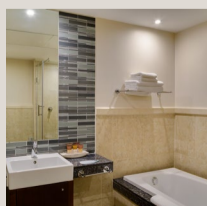

OUR ROOMS

Our selection of rooms will suit any type of stay.

50

ROOMS

43

ONE BEDROOM APARTMENTS