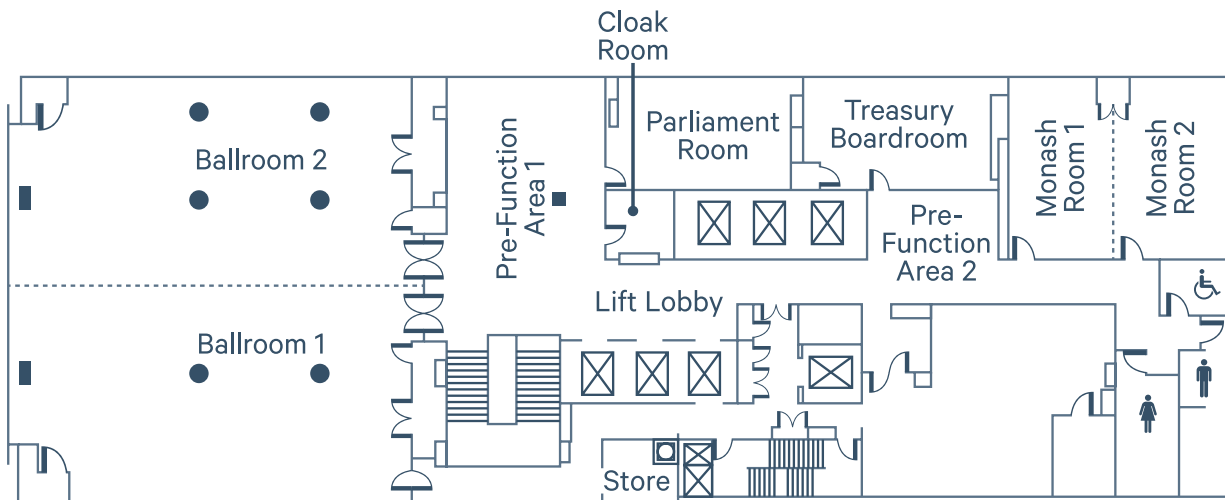

## GET MORE FROM YOUR STAY

Your attendees can maximize their time at Sheraton Melbourne Hotel. During downtime, they can take advantage of our cutting-edge Sheraton Fitness centre or high speed Wi-Fi available throughout the hotel. Conveniently located at the ‘Paris end’ of Little Collins Street, guests can immerse themselves in the city’s famed laneway culture. Vibrant bars, award-winning restaurants, spectacular theatre shows and excellent shopping are only minutes away at Collins Street, Spring Street and the CBD.

To find out more visit: [marriott.com.au/loyalty.mi](http://marriott.com.au/loyalty.mi)

	AREA SQ. M.	"CEILING (M)"	THEATRE	OVAL TABLES	CABARET	CLASSROOM	COCKTAIL	U SHAPE	HOLLOW SQUARE	OPEN BOARDROOM	CLOSED BOARDROOM
Ballroom	360	3.3	390	260	176	176	390	51	60	51	54
Ballroom I	181	3.3	222	130	96	63	230	48	48	45	42
Ballroom II	176	3.3	198	110	72	57	200	27	30	39	39
Parliament	44	2.7	63	30	24	24	50	24	24	21	21
Treasury	45.4	2.7	58	30	24	24	50	24	24	21	21
Monash	86	2.7	120	50	40	45	120	30	36	27	27
Monash I	41	2.7	48	20	16	18	50	15	24	15	15
Monash II	44	2.7	48	20	16	18	50	15	24	15	15
Little Collins Kitchen		2.7	-	85	-	-	150				
Terrace Bar	182		-	-	-	-	120				