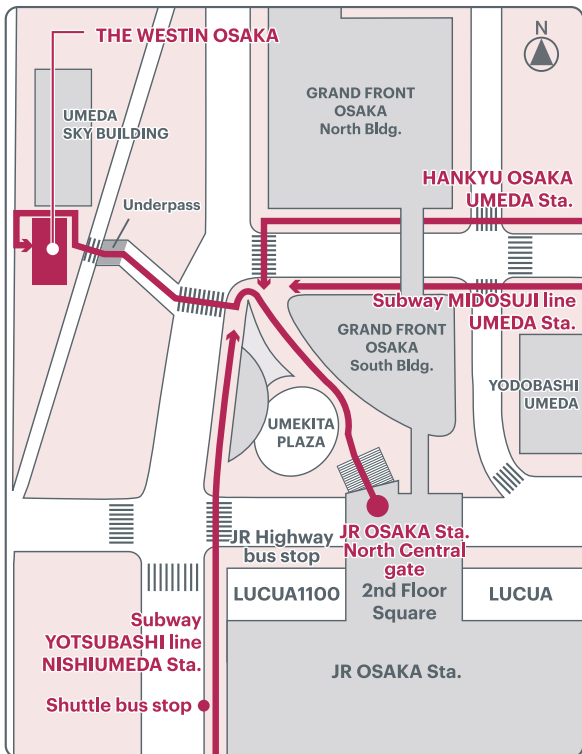

Average travel time between the hotel and JR Osaka Station is approximately 10 minutes, but it may be delayed due to traffic conditions.

## Shuttle bus stop

## Parking information

## Directions on foot from the nearest station

**THE WESTIN**  
OSAKA