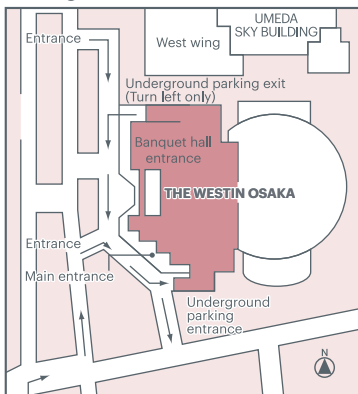

Average travel time between the hotel and JR Osaka Station is approximately 10 minutes, but it may be delayed due to traffic conditions.

## Shuttle bus stop

## Directions on foot from the nearest station

**THE WESTIN**  
OSAKA