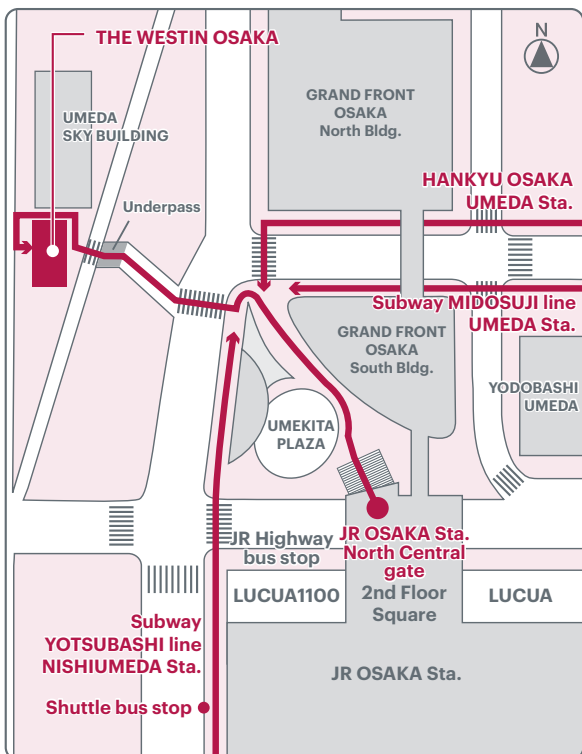

Average travel time between the hotel and JR Osaka Station is approximately 10 minutes, but it may be delayed due to traffic conditions.

## Shuttle bus stop

## Parking information

## Directions on foot from the nearest station

**THE WESTIN**  
OSAKA