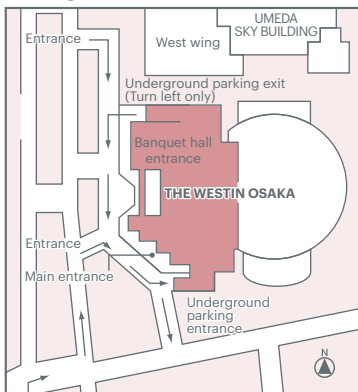

Average travel time between the hotel and JR Osaka Station is approximately 10 minutes, but it may be delayed due to traffic conditions.

## Shuttle bus stop

## Directions on foot from the nearest station

**THE WESTIN**  
OSAKA