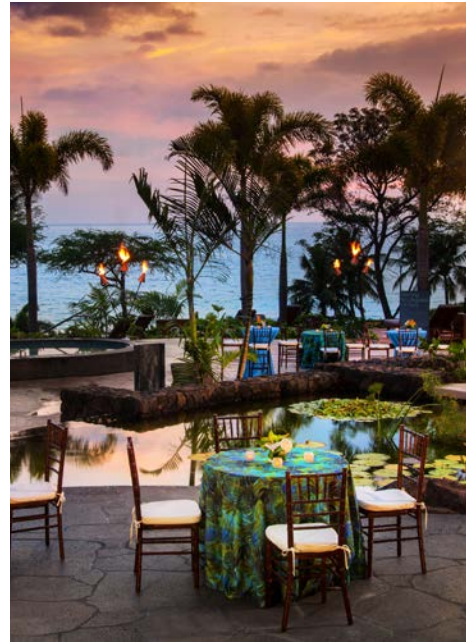

MAUKA POOL DECK

ALA KAHAKAI

Includes

On-site Wedding Manager
Oceanfront Ceremony Venue
Complimentary Indoor Back-up Space Reserved
Chiavari Chair Seating for up to 50 Guests
Two Sets of Tiki Torches
Citrus-Infused Water Station
Two-Tier Wedding Cake with Fresh Flowers
Chilled Bottle of Sparking Wine
Officiant to Perform Your Wedding Ceremony
Professional Acoustic Guitarist for One Hour
Photography Package for Two Hours
Videography Package for Two Hours
White Floral Lei

Floral Bouquet
Woven Maile Lei
Rose Petal Walkway
Conch Shell Blower
Complimentary Pick-up, Steaming and/or Pressing of Wedding Gown and/or Suit with Return delivery
Discounted Site Fee for Additional Events: Welcome Reception, Rehearsal Dinner, After Party or Brunch
Pool Cabana for One Day for Wedding Couple
Special Evening Amenity for the Wedding Couple

$10,000

plus applicable taxes; inclusive of the 23% service charge on Food & Beverage components

A $7,500 food and beverage minimum shall apply for weddings on Monday - Thursday

A $10,000 food and beverage minimum shall apply for weddings on Friday - Sunday

Prices subject to change without notice

**THE WESTIN
HAPUNA BEACH RESORT**

62-100 Kauna'oa Drive
Kohala Coast, HI 96743

808.882.3424

Romance@MaunaKeaResort.net