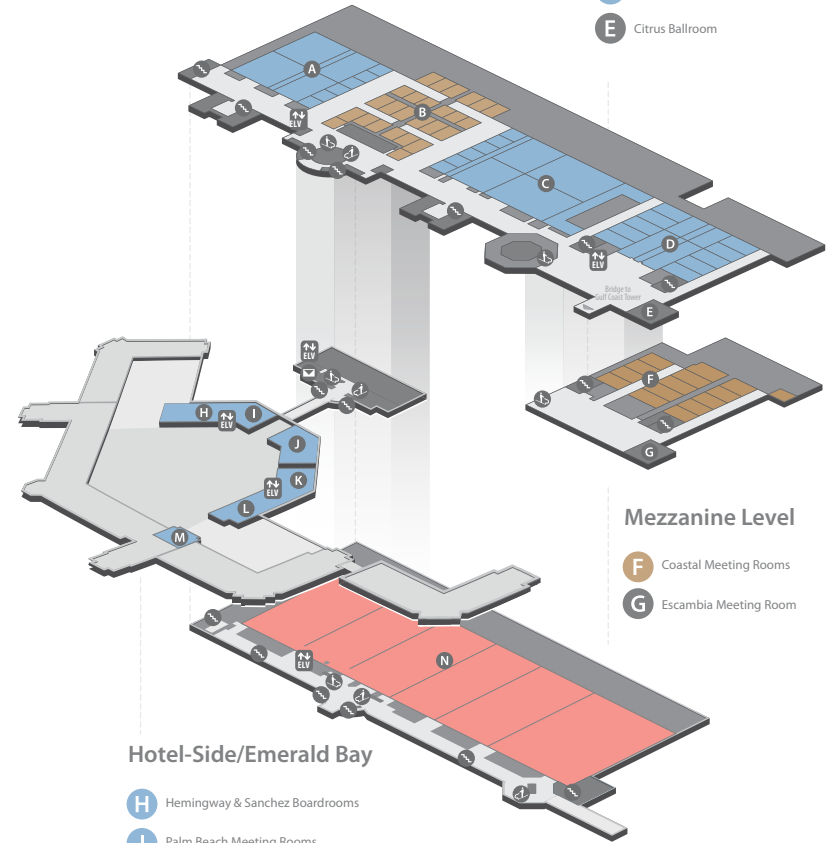

Ballroom/Level 2

- A Sun Ballroom
- B Sun & Osceola Breakout Rooms
- C Osceola Ballroom
- D Coastal Ballroom
- E Citrus Ballroom