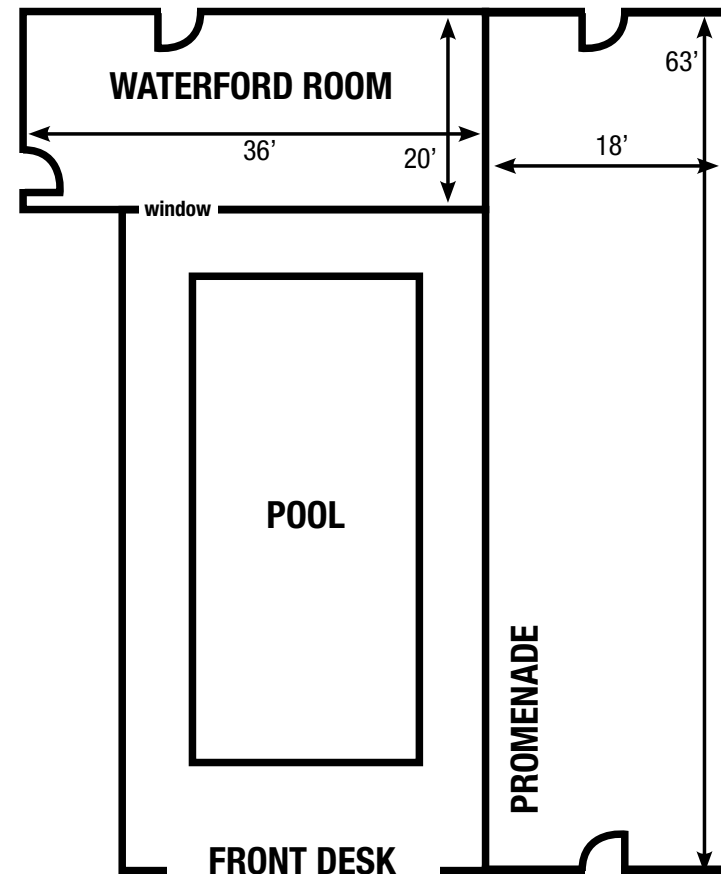

COURTYARD®
Marriott®

Courtyard by Marriott®
Hartford Cromwell
4 Sebethe Drive
Cromwell, Connecticut 06416
T 860-635-1001 F 860-635-0684
Courtyard.com/bdlhc