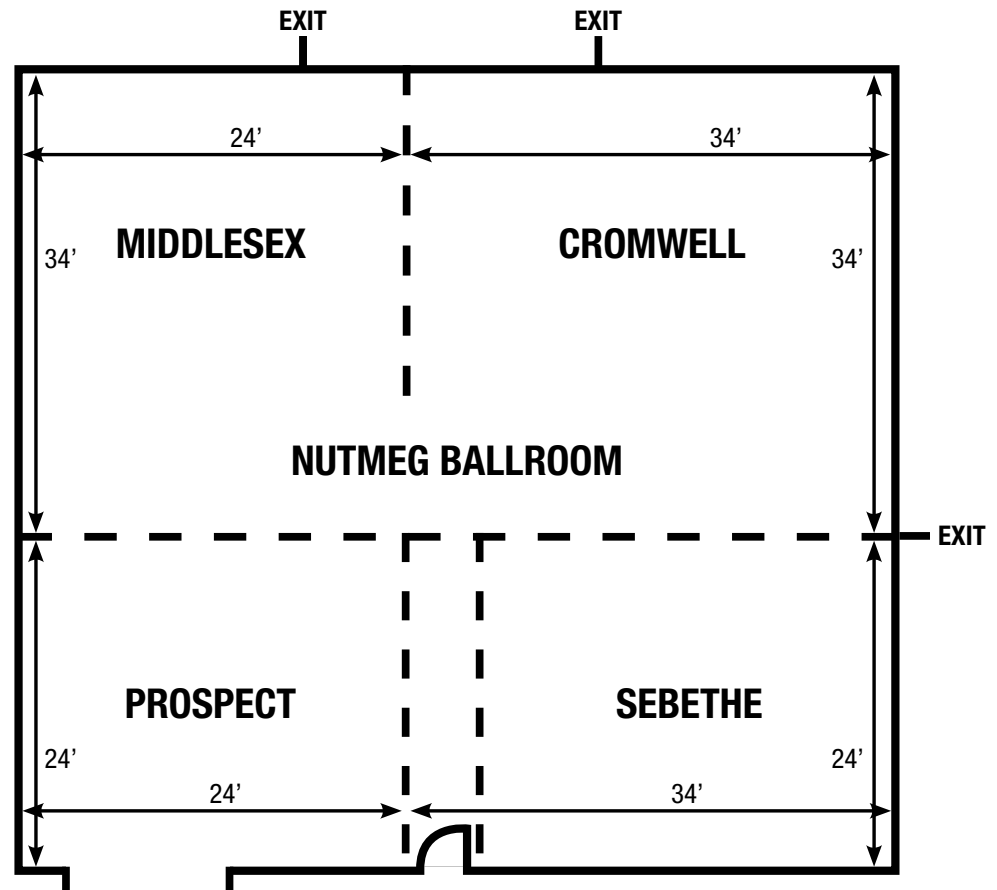

From detailed meetings to memorable social gatherings, our professional event staff is ready to meet your every need. Our newly renovated property offers the following:

- 7,500 square feet of flexible event space
- Several meeting rooms with private restrooms and natural light
- Complimentary WiFi access
- Ample complimentary parking
- Seasonal outdoor courtyard and fire pit
- Onsite event coordinator
- Experienced banquet and culinary staff
- Audio Visual equipment available for rent

Meeting Room	Dimensions	Sq. Ft.	Theater	Schoolroom	Conference	U-Shape	Reception	Banquet
Nutmeg*	58X58X10	3,364	375	180	-	-	400	250
Cromwell	34X34X10	1,156	100	60	40	35	125	80
Sebethe	28X24X10	672	50	30	25	25	50	40
Cromwell/Sebethe	58X34X10	1,972	200	100	65	60	225	150
Middlesex	24X34X10	816	60	40	25	25	90	50
Prospect	24X24X10	576	50	30	25	25	50	40
Middlesex/Prospect	58X24X10	1,392	150	60	50	40	175	90
Waterford	36X20X18	720	50	32	35	30	60	50
Berlin	20X28X8	560	40	24	24	20	40	30
Portland	20X28X8	560	40	24	24	20	40	30
Belden	14X20X8	280	24	18	15	15	25	20
King	14X20X8	280	-	-	10	-	-	-
Connecticut	12X40X8	480	-	-	14	-	-	-
Promenade	18X63X8	1,134	100	-	-	-	175	70

*Nutmeg consists of Middlesex, Prospect, Cromwell & Sebethe

COURTYARD®
Marriott

Courtyard by Marriott®
Hartford Cromwell
4 Sebethe Drive
Cromwell, Connecticut 06416
T 860-635-1001 F 860-635-0684
Courtyard.com/bdlhc