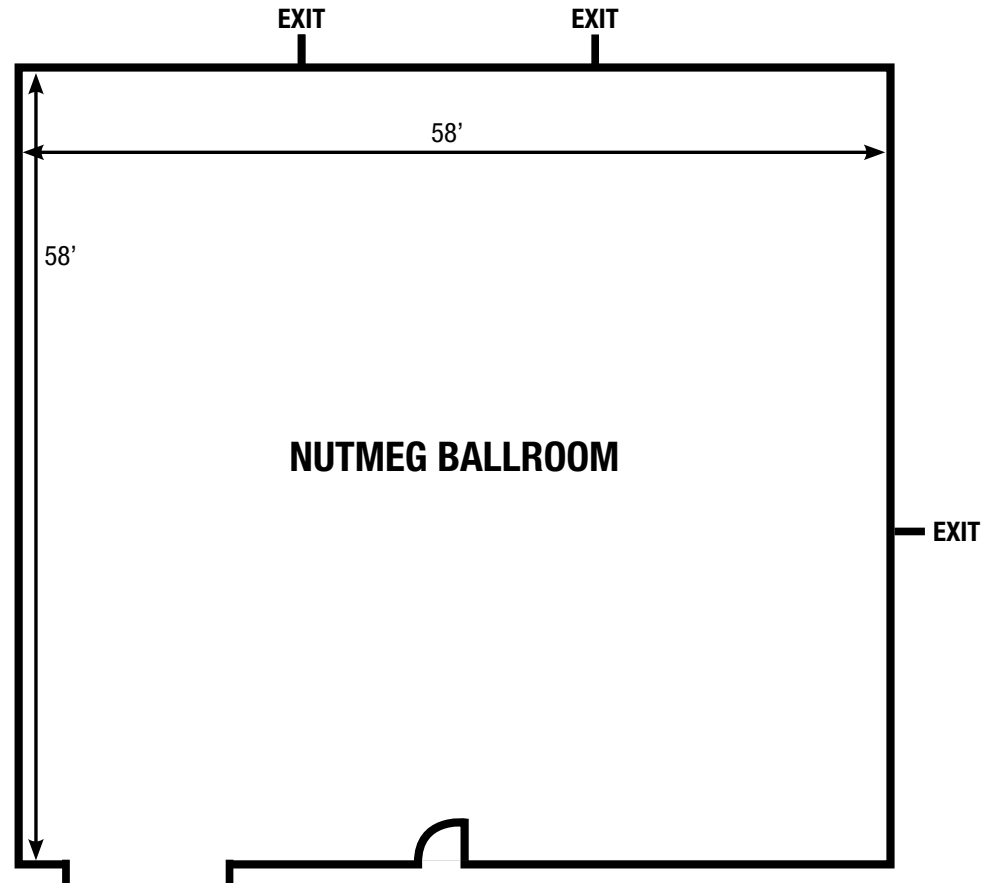

From detailed meetings to memorable social gatherings, our professional event staff is ready to meet your every need. Our newly renovated property offers the following:

- 7,500 square feet of flexible event space
- Several meeting rooms with private restrooms and natural light
- Complimentary WiFi access
- Ample complimentary parking
- Seasonal outdoor courtyard and fire pit
- Onsite event coordinator
- Experienced banquet and culinary staff
- Audio Visual equipment available for rent

Meeting Room	Dimensions	Sq. Ft.	Theater	Schoolroom	Conference	U-Shape	Reception	Banquet
Nutmeg*	58X58X10	3,364	375	180	-	-	400	250
Cromwell	34X34X10	1,156	100	60	40	35	125	80
Sebethe	28X24X10	672	50	30	25	25	50	40
Cromwell/Sebethe	58X34X10	1,972	200	100	65	60	225	150
Middlesex	24X34X10	816	60	40	25	25	90	50
Prospect	24X24X10	576	50	30	25	25	50	40
Middlesex/Prospect	58X24X10	1,392	150	60	50	40	175	90
Waterford	36X20X18	720	50	32	35	30	60	50
Berlin	20X28X8	560	40	24	24	20	40	30
Portland	20X28X8	560	40	24	24	20	40	30
Belden	14X20X8	280	24	18	15	15	25	20
King	14X20X8	280	-	-	10	-	-	-
Connecticut	12X40X8	480	-	-	14	-	-	-
Promenade	18X63X8	1,134	100	-	-	-	175	70

*Nutmeg consists of Middlesex, Prospect, Cromwell & Sebethe

COURTYARD®
Marriott®

Courtyard by Marriott®
Hartford Cromwell
4 Sebethe Drive
Cromwell, Connecticut 06416
T 860-635-1001 F 860-635-0684
Courtyard.com/bdlhc