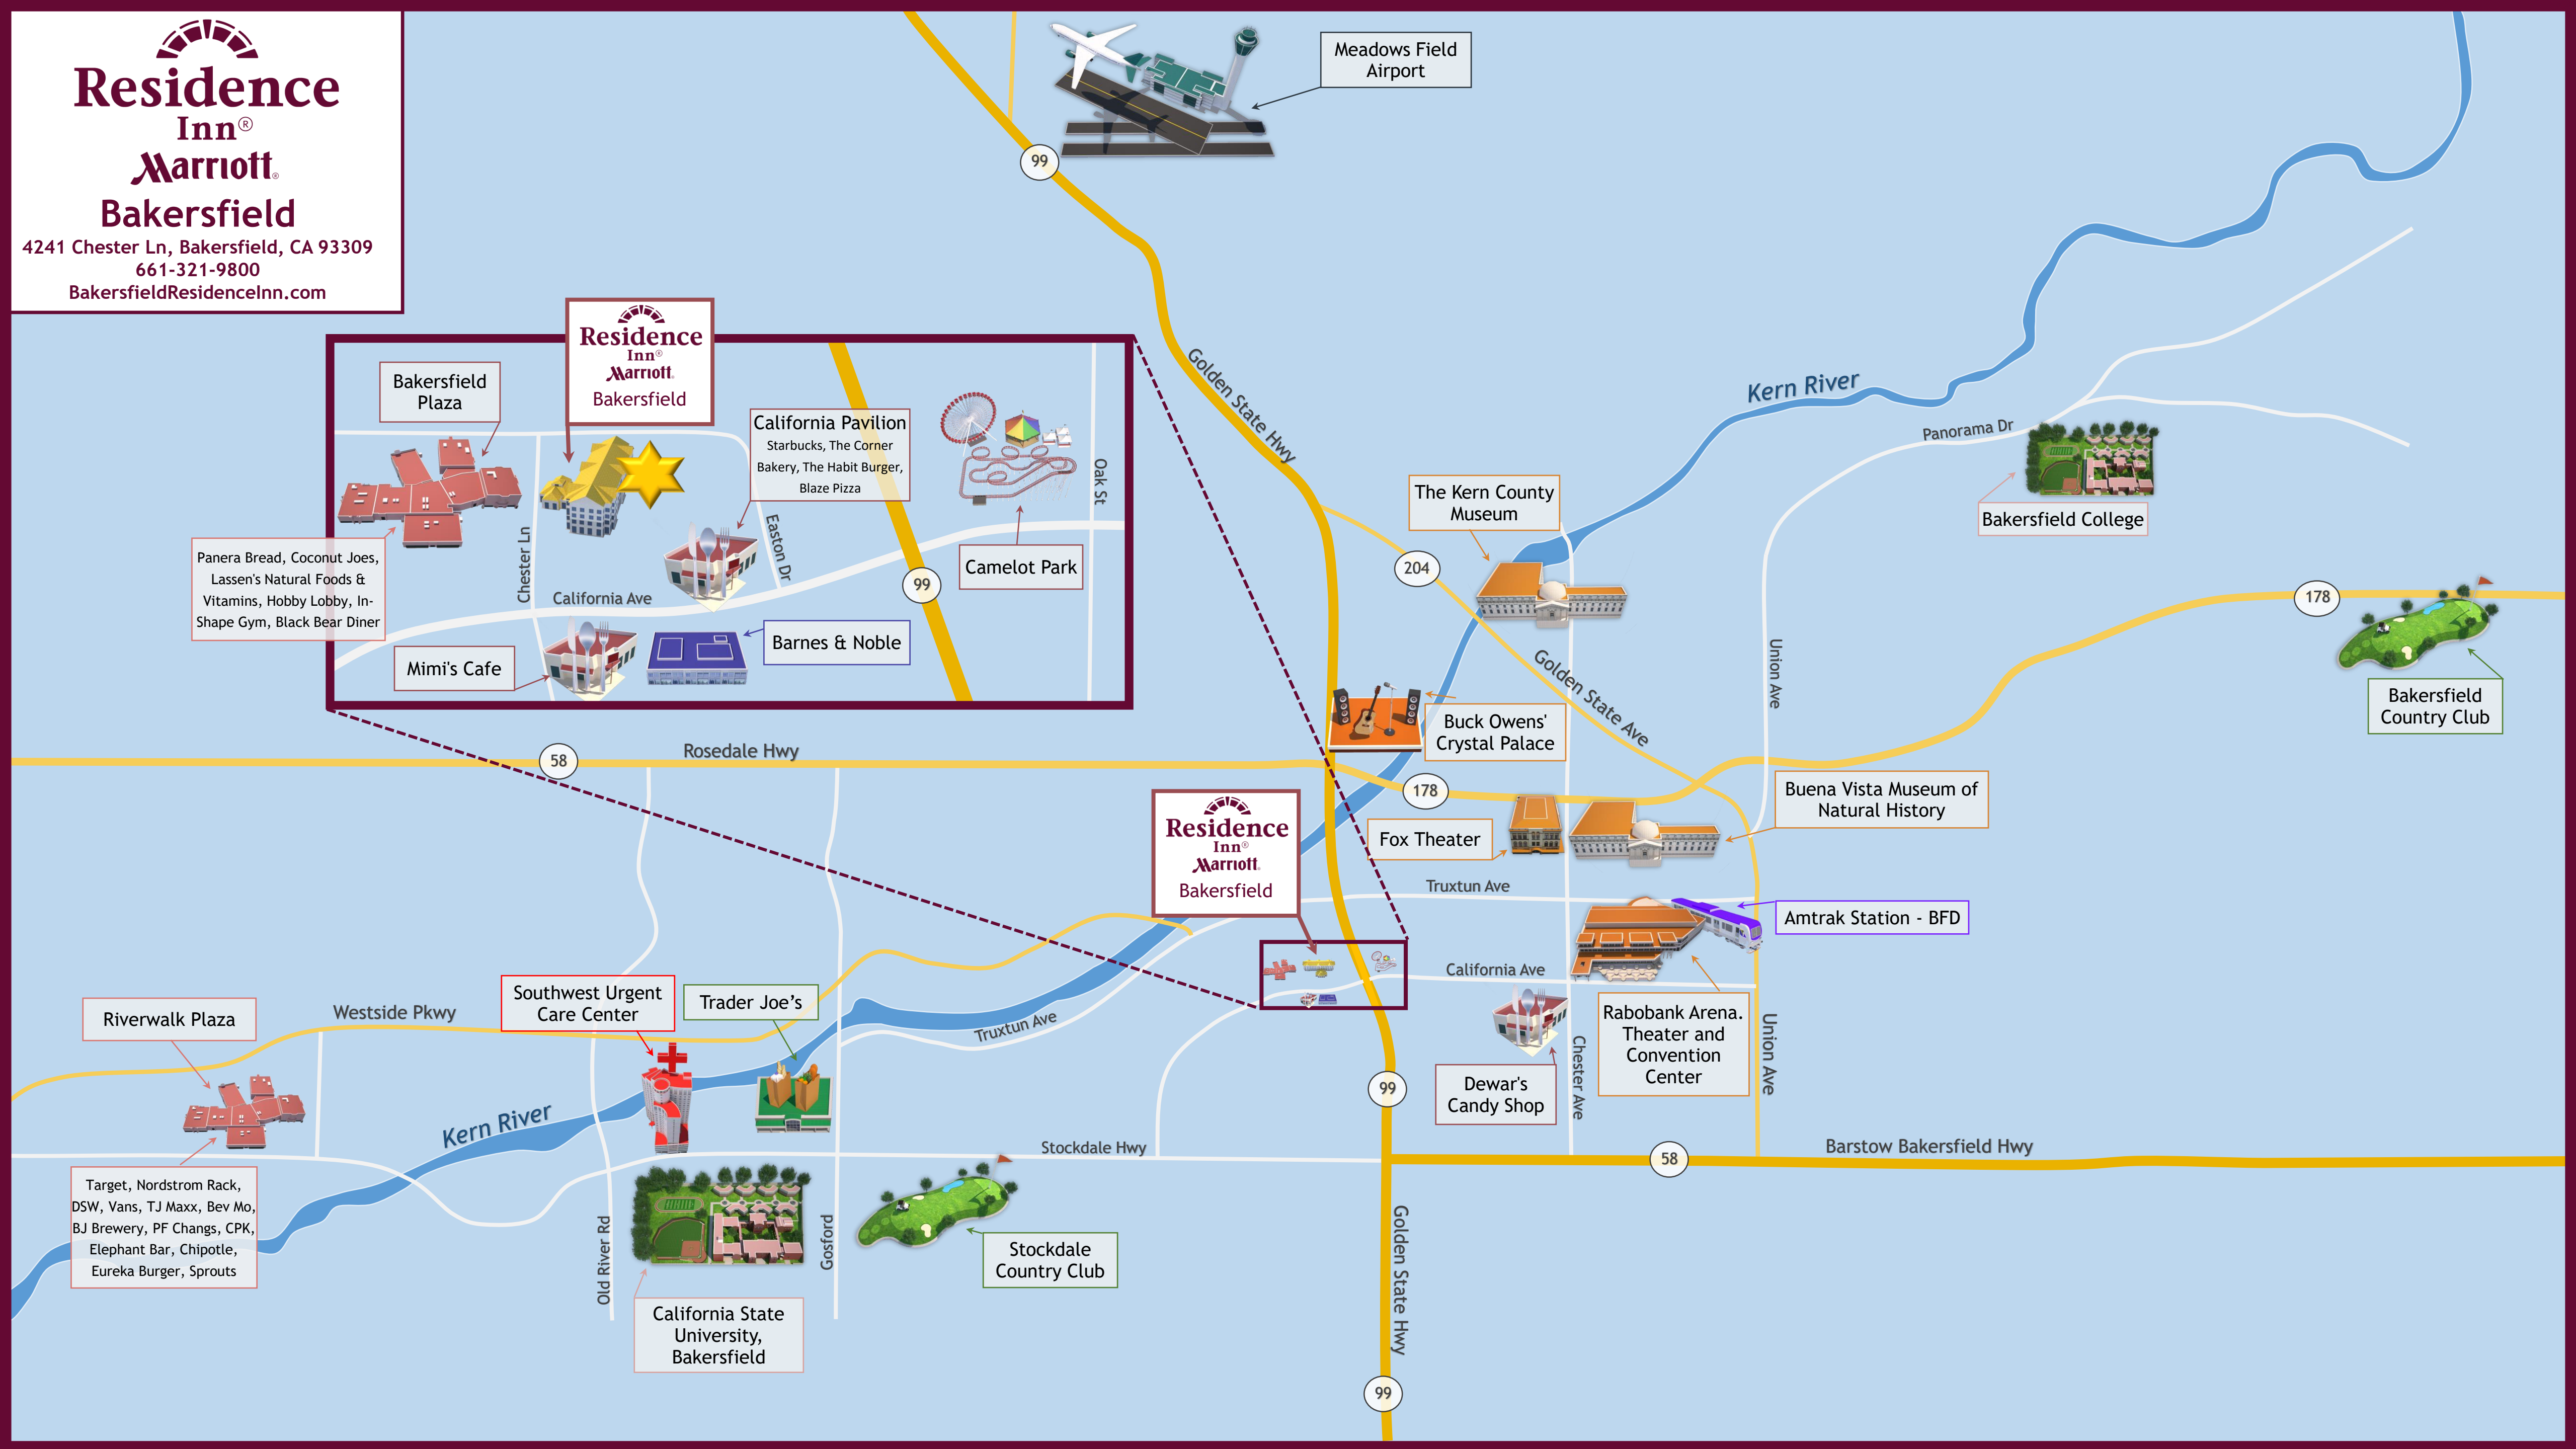

Residence Inn[®] Marriott[®] Bakersfield

4241 Chester Ln, Bakersfield, CA 93309
661-321-9800
BakersfieldResidenceInn.com

Residence Inn[®] Marriott[®] Bakersfield

Bakersfield Plaza

California Pavilion
Starbucks, The Corner Bakery, The Habit Burger, Blaze Pizza

Residence Inn[®] Marriott[®] Bakersfield

Golden State Hwy 99

Truxtun Ave

California Ave

Truxtun Ave

Golden State Hwy 99

Riverwalk Plaza

Westside Pkwy

Old River Rd

Gosford

Stockdale Country Club

Stockdale Hwy

The Kern County Museum

Buck Owens' Crystal Palace

Golden State Ave

Golden State Hwy 99

Golden State Hwy 99

Fox Theater

Buena Vista Museum of Natural History

Amtrak Station - BFD

Rabobank Arena, Theater and Convention Center

Dewar's Candy Shop

Golden State Hwy 99

California Ave