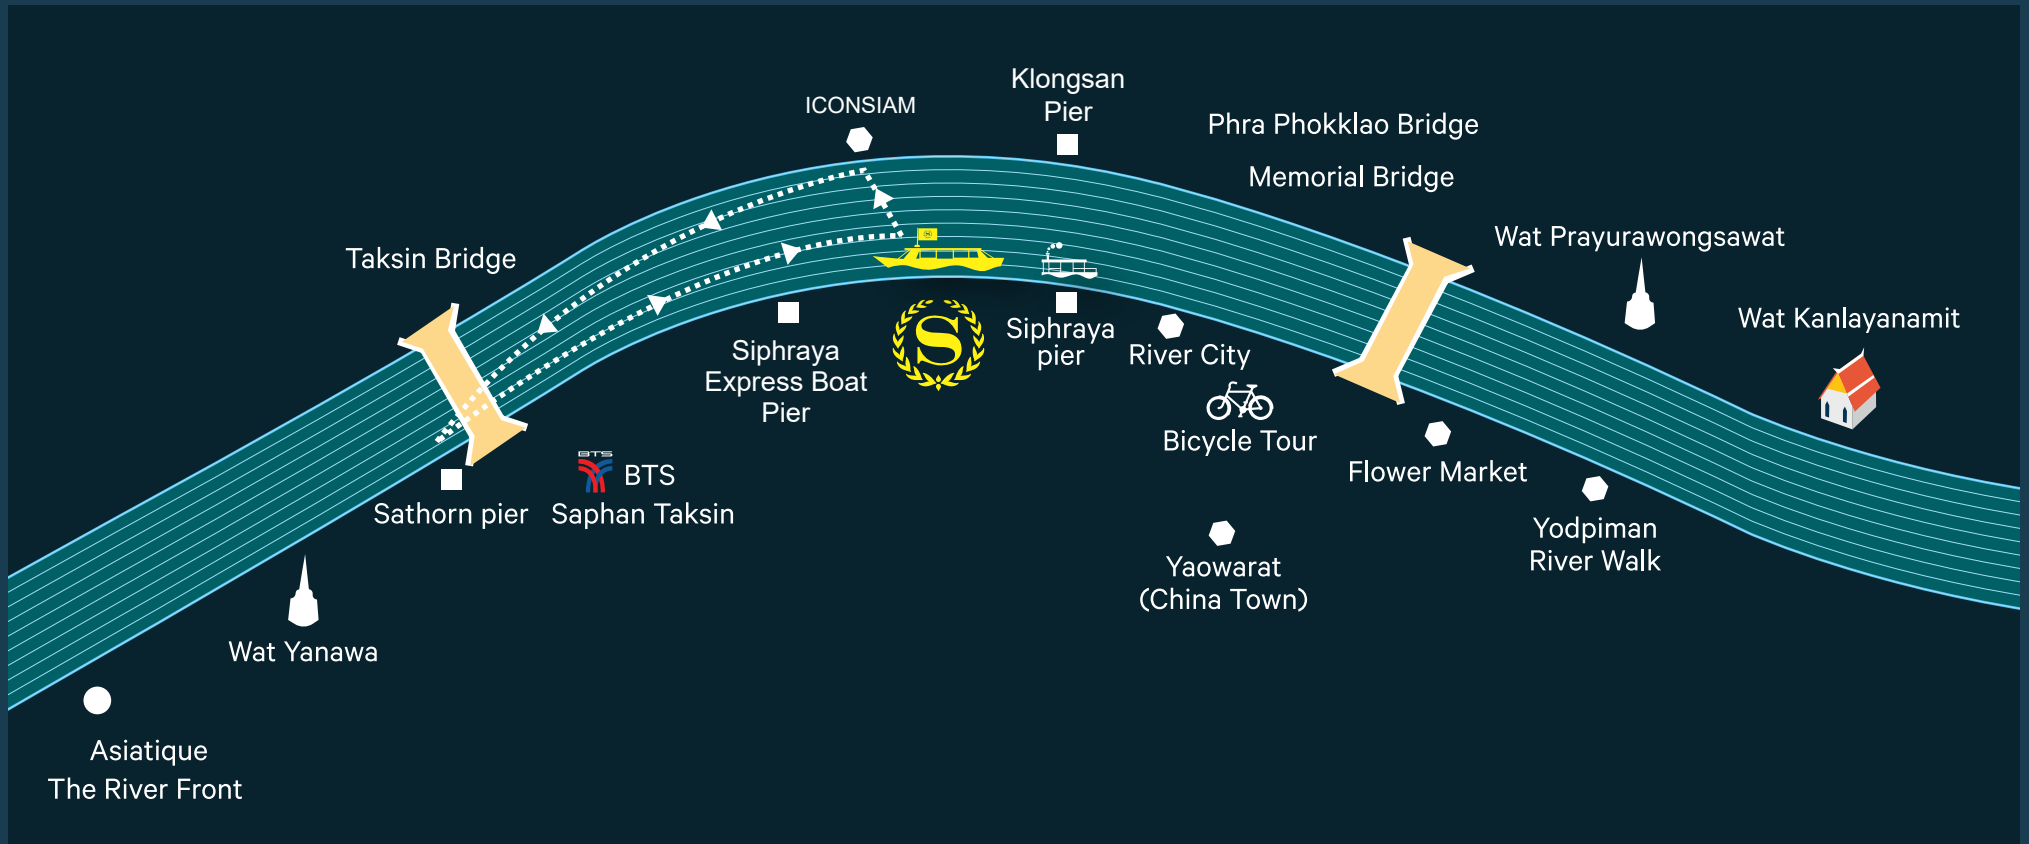

ROYAL ORCHID

Sheraton[®]

HOTEL & TOWERS

Shuttle Boat Service

Complimentary shuttle boat service: Hotel > ICONSIAM > Sathorn pier and  Saphan Taksin station > Hotel

SUN – THU | 10:00 AM - 10:00 PM

FRI – SAT | 10:00 AM – 11:00 PM

ROYAL ORCHID SHERATON HOTEL & TOWERS

2 Charoen Krung Soi 30 (Captain Bush Lane), Siphya, Bangrak, Bangkok 10500, Thailand

T: + 66 (0) 2266 0123 E: royalorchid@sheraton.com