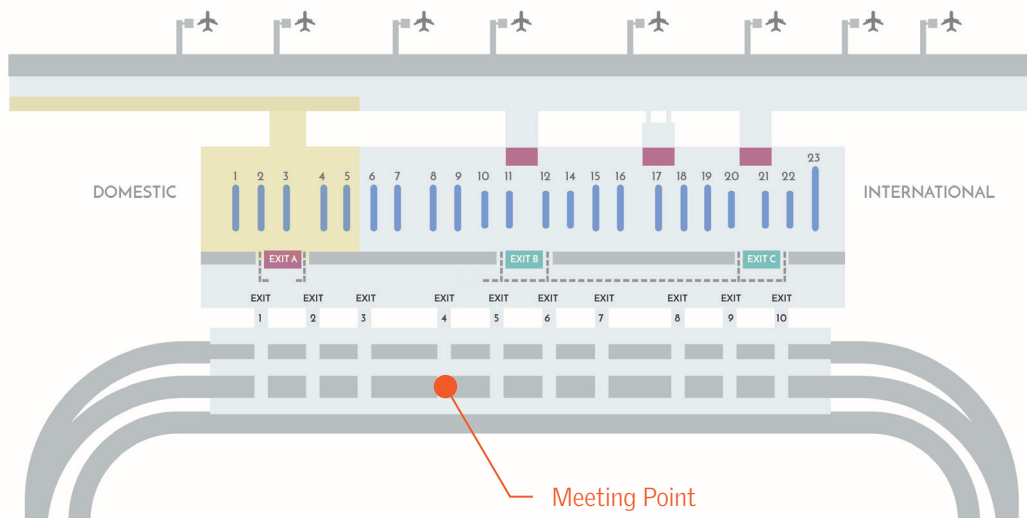

24-HOUR AIRPORT SHUTTLE SERVICE

ROUTE:

HOTEL ↔ SUVARNABHUMI INTERNATIONAL AIRPORT

Depart from hotel				
06:30	07:30	08:30	09:30	10:30
11:30	12:30	13:30	14:30	15:30
16:30	17:30	18:30	19:30	20:30
21:30	22:30	23:30	00:30	01:30
02:30	03:30	04:30	05:30	

Le MERIDIEN

Depart from Airport				
07:00	08:00	09:00	10:00	11:00
12:00	13:00	14:00	15:00	16:00
17:00	18:00	19:00	20:00	21:00
22:00	23:00	00:00	01:00	02:00
03:00	04:00	05:00	06:00	

Remarks:

- Timetable can be changed without prior notice.
- Approximate time from the hotel to airport is 15 - 30 minutes due to traffic on Kingkeaw Road.
- Advance reservation with a minimum of 01 day is required.
- Airport shuttle service is complimentary for guests who book the room package including airport shuttle service.
- Airport shuttle service is THB 250 /trip/person - THB 400 /trip/couple - THB 600 /trip/triple.
- **Guest arrival meeting point** is on **02nd floor, Gate 4** outside the building. Kindly cross the first lane and standby next to second lane.
- **Guest departure drop-off** is on **04th floor**. The gate depends on a location of designated airline check in counter.
- Kindly be on time at the pickup point as the airport shuttle service will be able to wait up to 05 minutes due to airport regulations.

LE MERIDIEN
SUVARNABHUMI, BANGKOK
GOLF RESORT & SPA

789 Moo 14, Bangna - Trad Road (KM. 10.5)
Bangpleeyai, Bangplee
Samutprakarn 10540

T +66 2 118 7777
F +66 2 118 7788

lemeridiensuvarnabhumi.com

SUVARNABHUMI AIRPORT MEETING POINT - ARRIVAL

Le MERIDIEN

- **Guest arrival meeting point** is on **02nd floor, Gate 4** outside the building. Kindly cross the first lane and standby next to second lane.
- **Guest departure drop-off** is on **04th floor**. The gate depends on a location of designated airline check in counter.
- Kindly be on time at the pickup point as the airport shuttle service will be able to wait up to 05 minutes due to airport regulations.