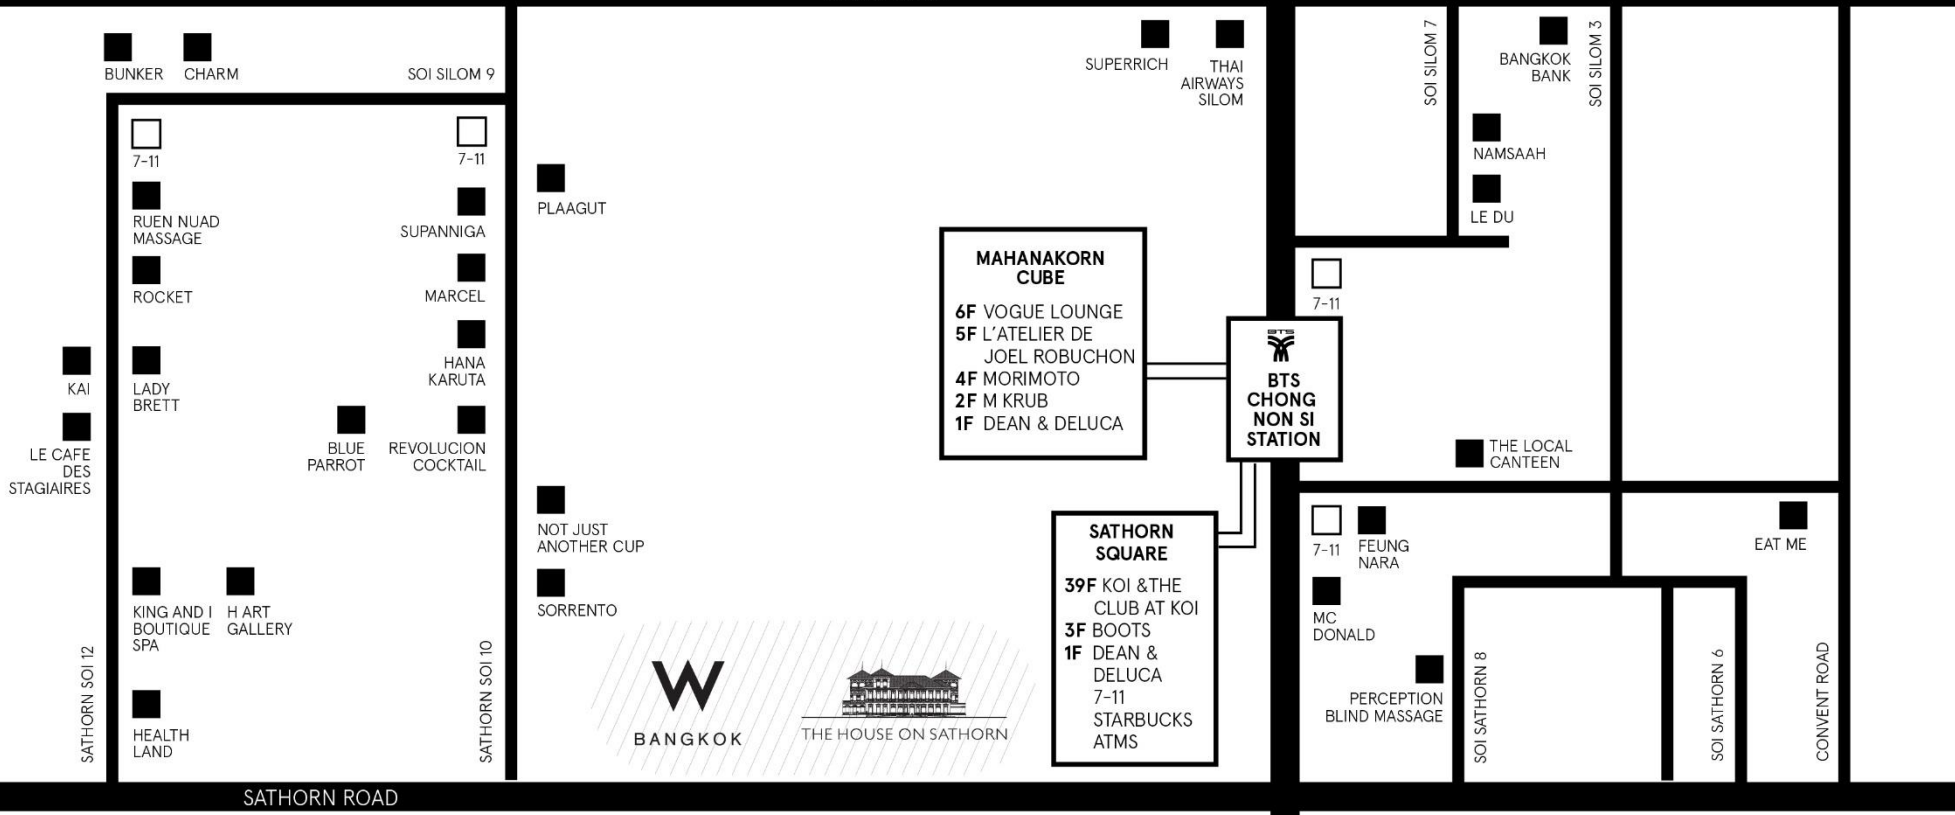

SILOM ROAD

W Bangkok
 106 North Sathorn Road,
 Silom, Bangrak, Bangkok 10500
 T. (66) 2 344 4000
 E. whotel.bangkok@whotels.com

EMPIRE TOWER
 GF MUTEKI
 B1 TOPS SUPER MARKET

NARATHIWAS ROAD