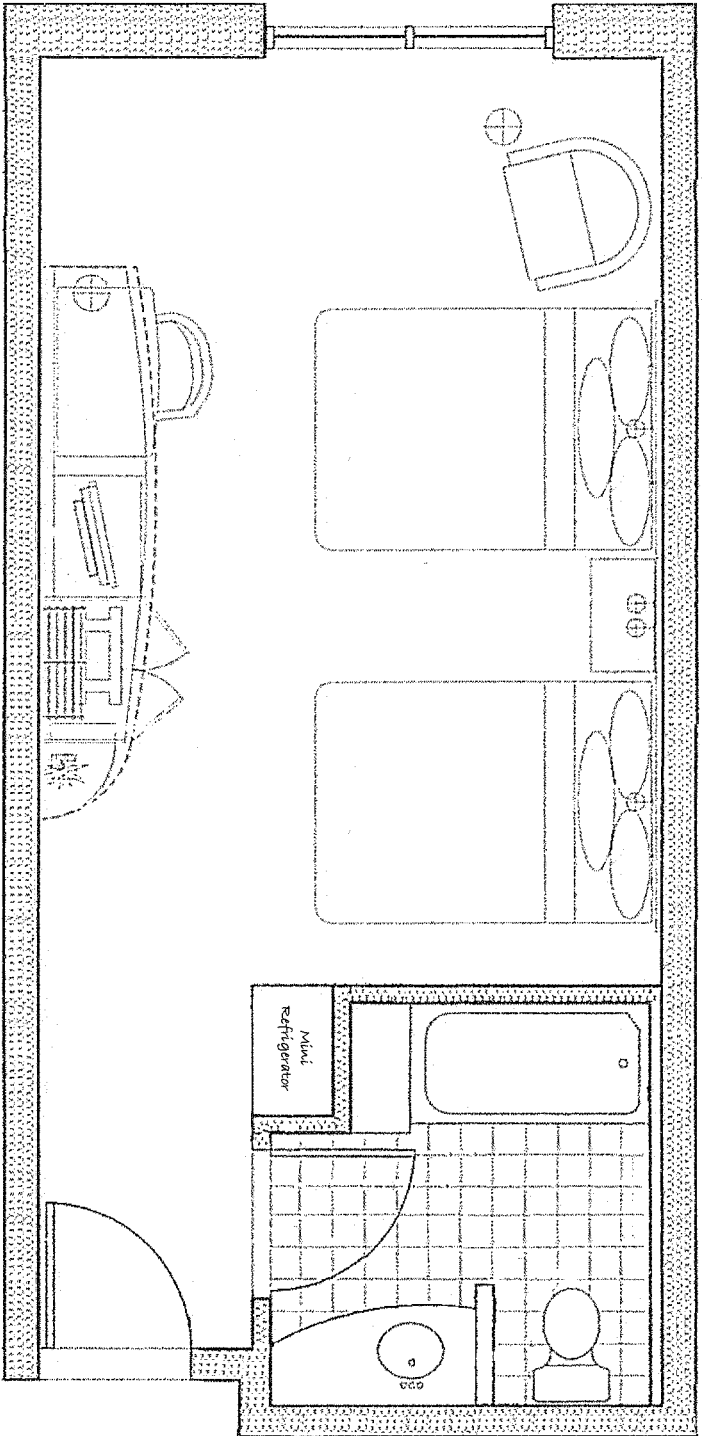

Double Queen Guest Room

382 sq. ft.

Courtyard by Marriott Franklin Cool Springs
2001 Meridian Boulevard, Franklin TN 37067
(615) 778-0080