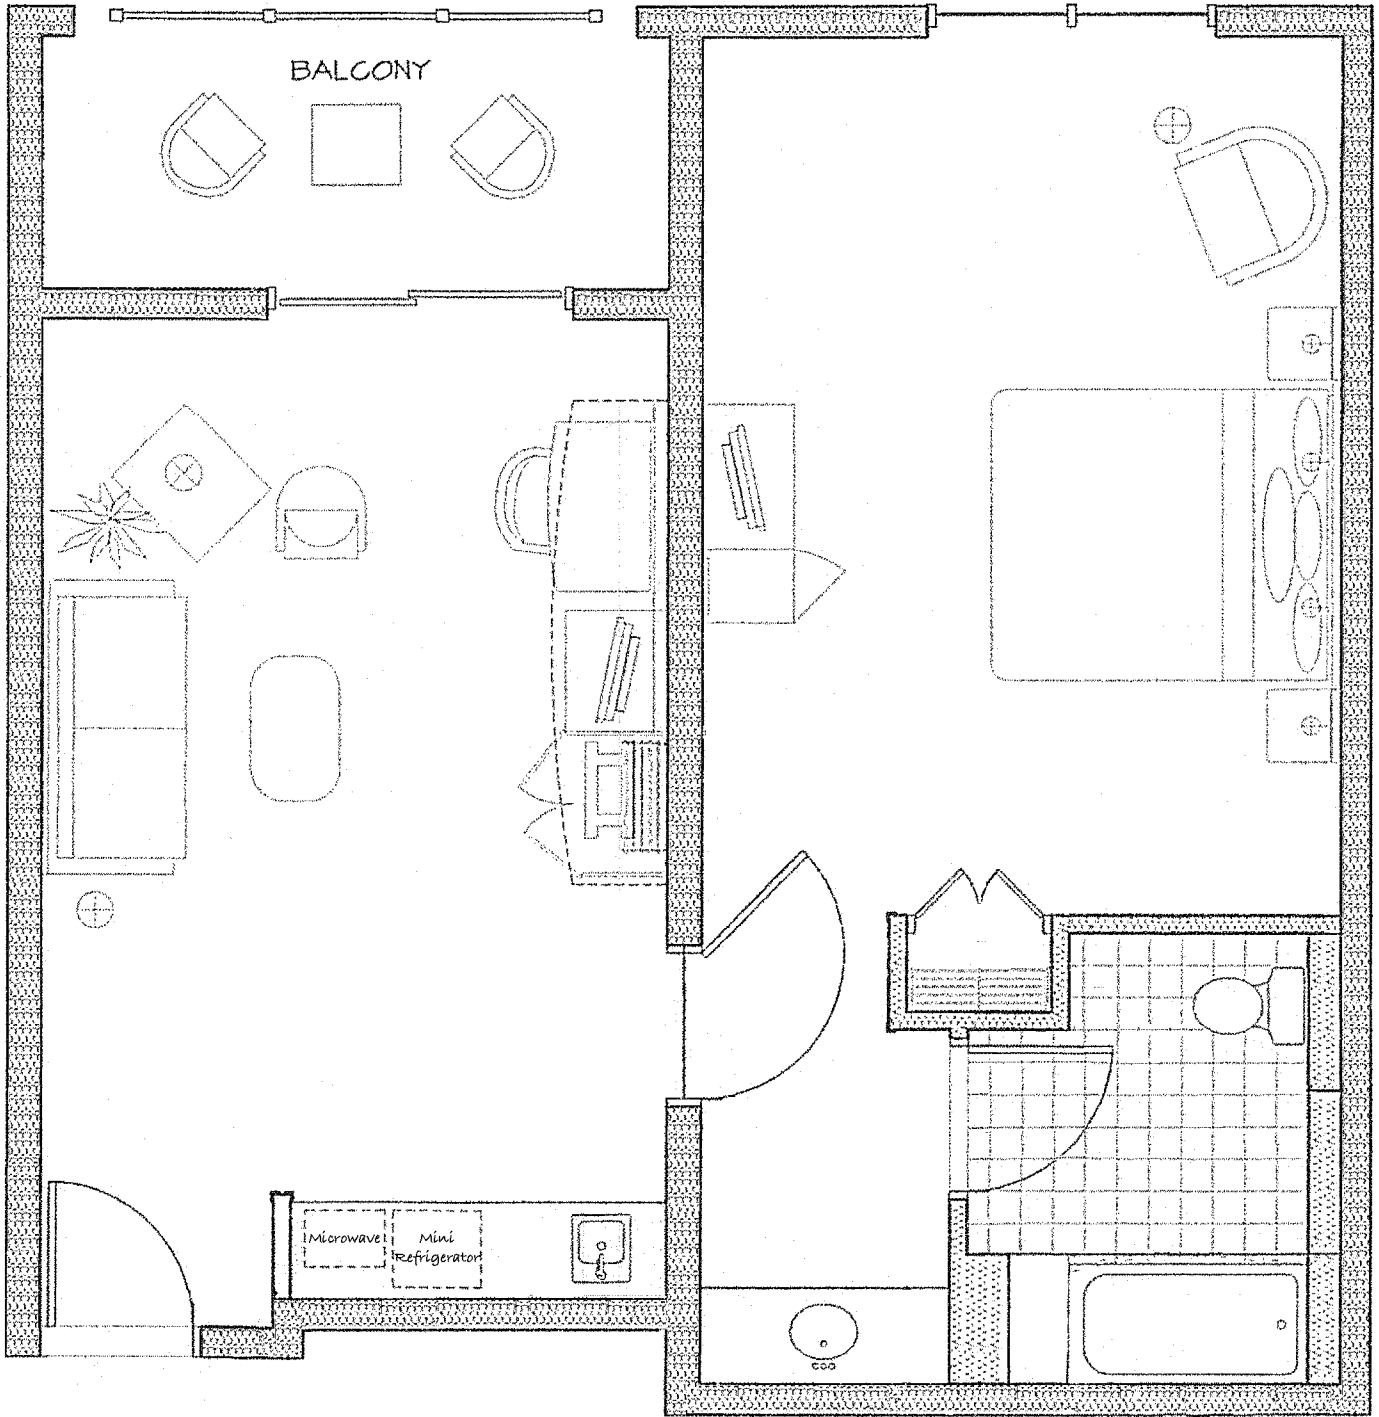

King Suite

650 sq. ft.

Courtyard by Marriott Franklin Cool Springs
2001 Meridian Boulevard, Franklin TN 37067
(615) 778-0080