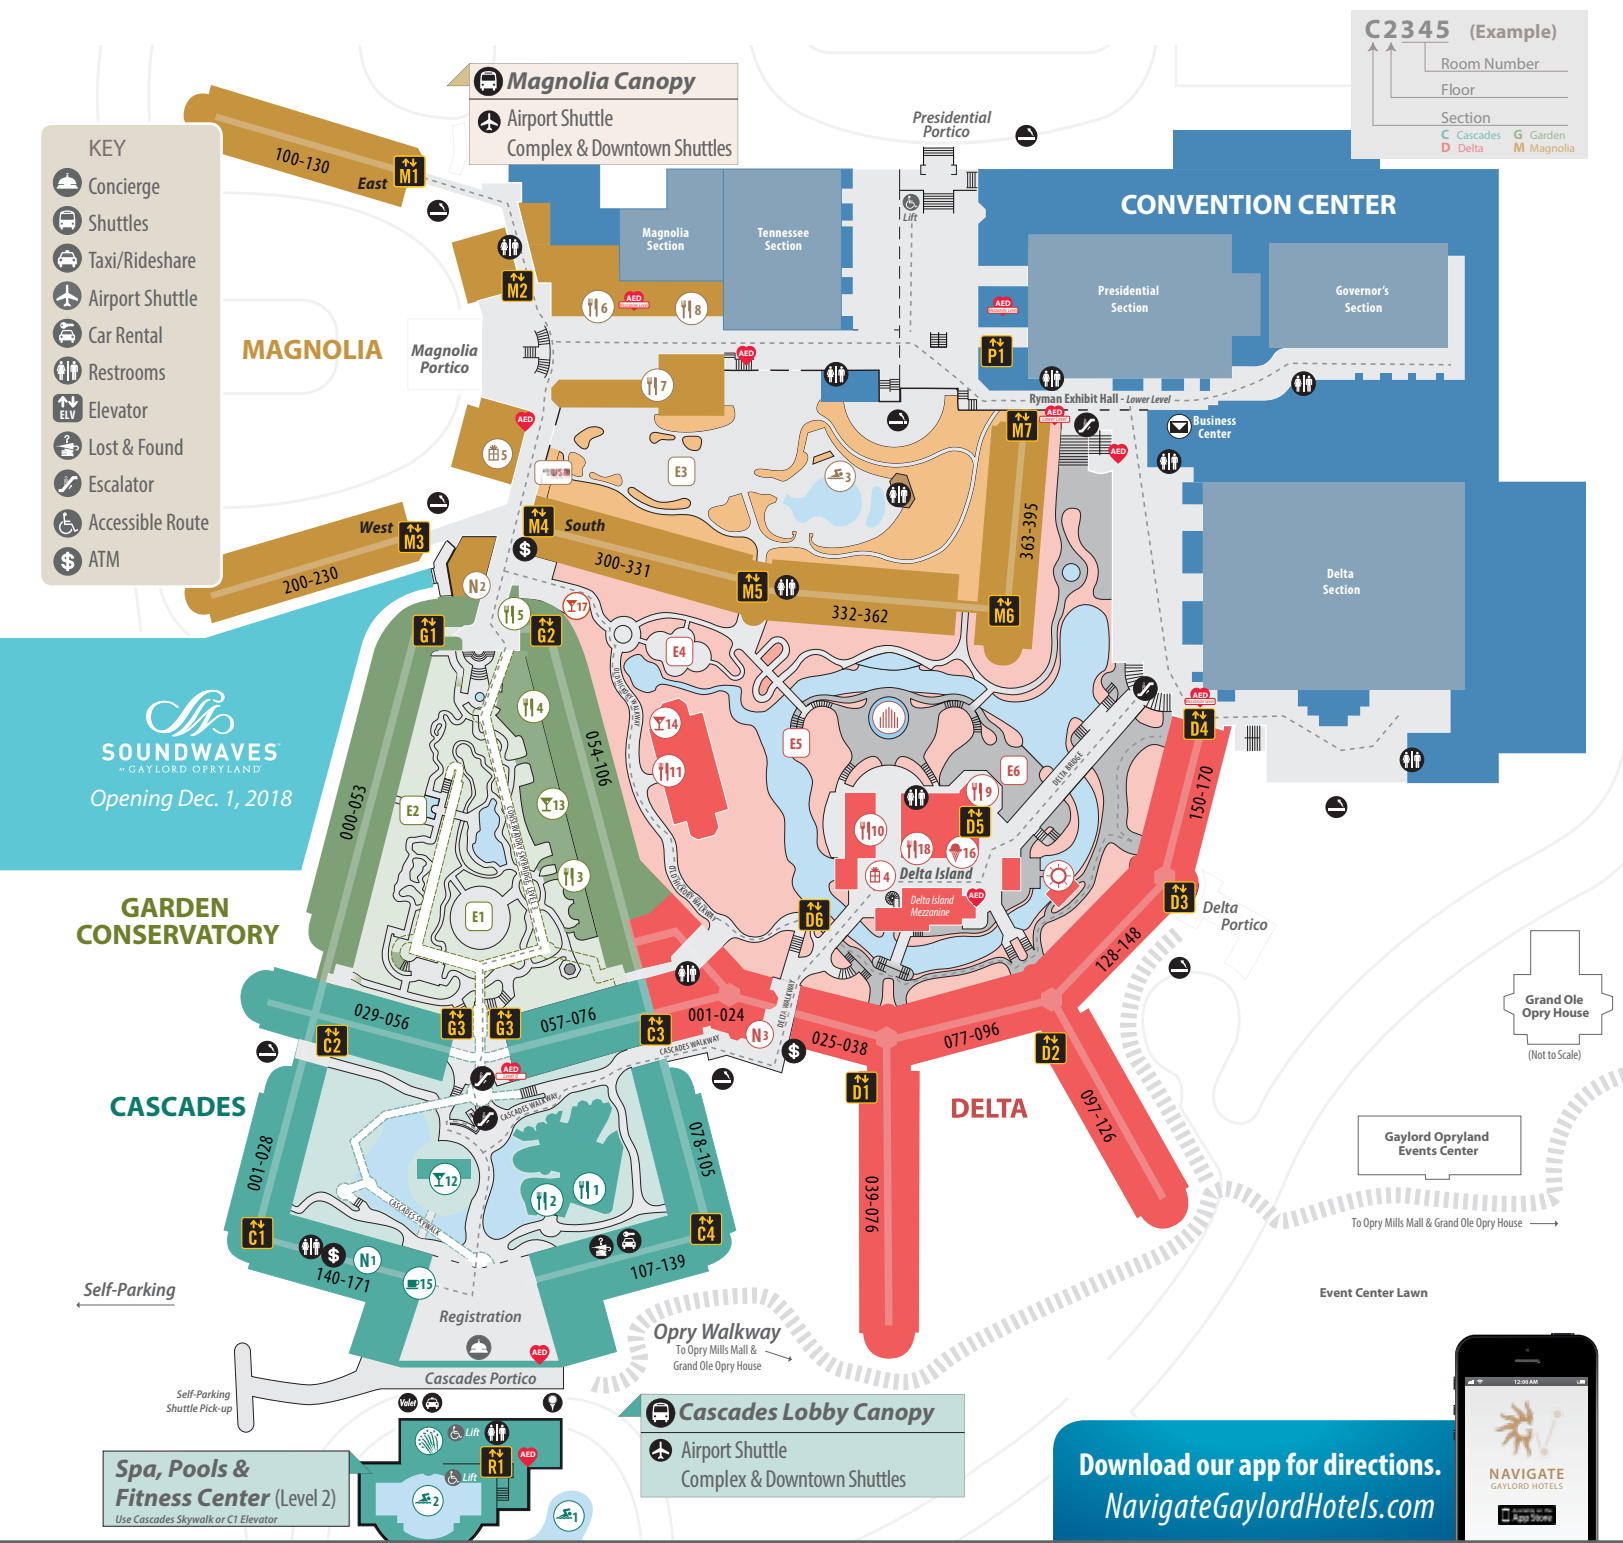

C2345 (Example)

- Room Number
- Floor
- Section
- C Cascades G Garden
- D Delta M Magnolia

KEY

- Concierge
- Shuttles
- Taxi/Rideshare
- Airport Shuttle
- Car Rental
- Restrooms
- Elevator
- Lost & Found
- Escalator
- Accessible Route
- ATM

FOOD & DRINK

- ♣1 Cascades American Café
- ♣2 Wasabi's Sushi Bar
- ♣3 Solario Cantina (Lower Level)
- ♣4 Ravello (Lower Level)
- ♣5 Conservatory Café
- ♣6 Fuse Sports Bar
- ♣7 Jack Daniel's
- ♣8 Findley's
- ♣9 Stax Burgers

- ♣10 Paisano's Pizzeria & Vino
- ♣11 Old Hickory Steakhouse
- ♣12 The Falls
- ♣13 Conservatory Wine Bar (Lower Level)
- ♣14 Library Lounge
- ♣15 Cocoa Bean Coffee House
- ♣16 Delta Delight Frozen Yogurt
- ♣17 American Craft Tavern
- ♣18 Delta Marketplace

SHOPPING

- ♣1 Cascades Necessities
- ♣2 Magnolia Necessities
- ♣5 Magnolia Shops
 - Swarovski
 - Savannah's
 - Cowboys & Angels

Download our app for directions.
NavigateGaylordHotels.com

EVENT LOCATIONS

- ♣1 Crystal Gazebo
- ♣2 Lion's Head Fountain
- ♣3 Magnolia Courtyard
- ♣4 Delta Pavilion
- ♣5 Delta Landing
- ♣6 Water's Edge