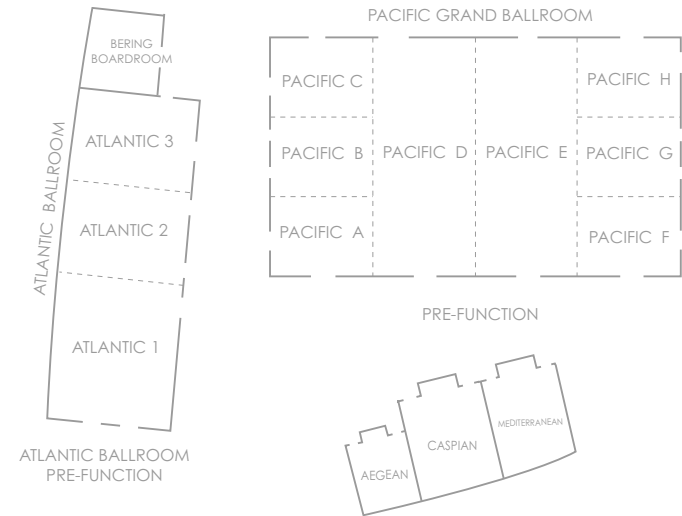

MEETING ROOM	SQ FT	THEATER	SCHOOLROOM	CONFERENCE	RECEPTION	BANQUET
Pacific Grand Ballroom	10,744	1,000	500	-	1,000	720
Pacific A	825	70	40	26	70	50
Pacific B	957	70	40	26	70	50
Pacific C	825	70	40	26	70	50
Pacific D	2,607	250	125	60	250	180
Pacific E	2,607	250	125	60	250	180
Pacific F	924	70	40	26	70	50
Pacific G	858	70	40	26	70	50
Pacific H	825	70	40	26	70	50
Atlantic Ballroom	4,104	425	250	-	425	300
Atlantic 1	2,052	225	130	50	225	160
Atlantic 2	1,026	100	60	24	100	60
Atlantic 3	988	100	55	24	100	60
Aegean	500	40	18	14	40	30
Bering Boardroom	528	-	-	12	-	-
Brewster	1,160	80	44	24	100	50
Caspian	1,008	90	48	24	90	50
Georges	550	30	18	12	30	20
Mediterranean	875	70	42	21	70	50
Spectacle	756	50	32	20	50	40
Thompson	625	30	18	12	30	20
Private Dining - Lorenzo	480	-	-	20	-	-
Private Dining - Leonardo	315	-	-	12	-	-
Private Dining - Michelangelo	165	-	-	8	-	-

THIRD FLOOR