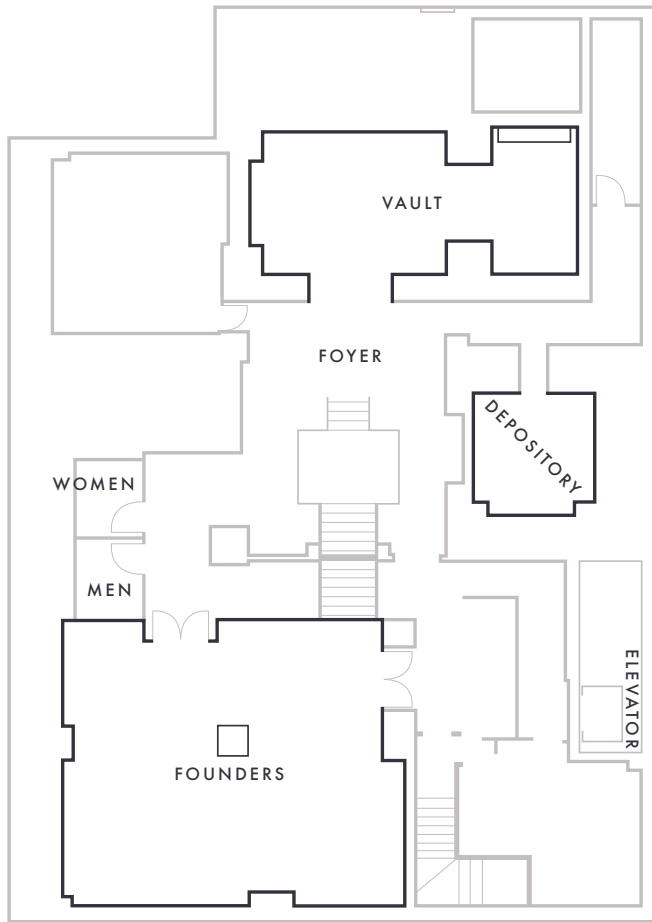

WATERMARK

BATON ROUGE

AUTOGRAPH COLLECTION®  
HOTELS

*welcome to*

## WATERMARK BATON ROUGE

**A landmark location for inspiring events**

With historic grandeur, impeccable service and modern technology, the Watermark Baton Rouge is the most interesting meeting venue in Baton Rouge. We offer meeting packages designed to make any event shine, whether an intimate occasion or a grand gala. We provide all the tools and amenities you need for a successful meeting, from high-tech services to innovative catering options. Discover a world of expression and original experiences at the Watermark Baton Rouge.

## Floor Plans

## Meeting Spaces and Capacities

MEETING ROOM	DIMENSIONS (LXWXH)	AREA SQ. FT.	THEATRE	CLASSROOM	CONFERENCE	U-SHAPE	RECEPTION	BANQUET
Depository	13x13x9	169	-	-	6	-	10	6
The Founders Room	37x30x9	1,110	100	50	34	30	100	70
Louisiana Purchase Private Dining	20.5x23x10	472	-	-	36	20	45	36
Vault	34x16x9	554	-	-	18	-	45	18