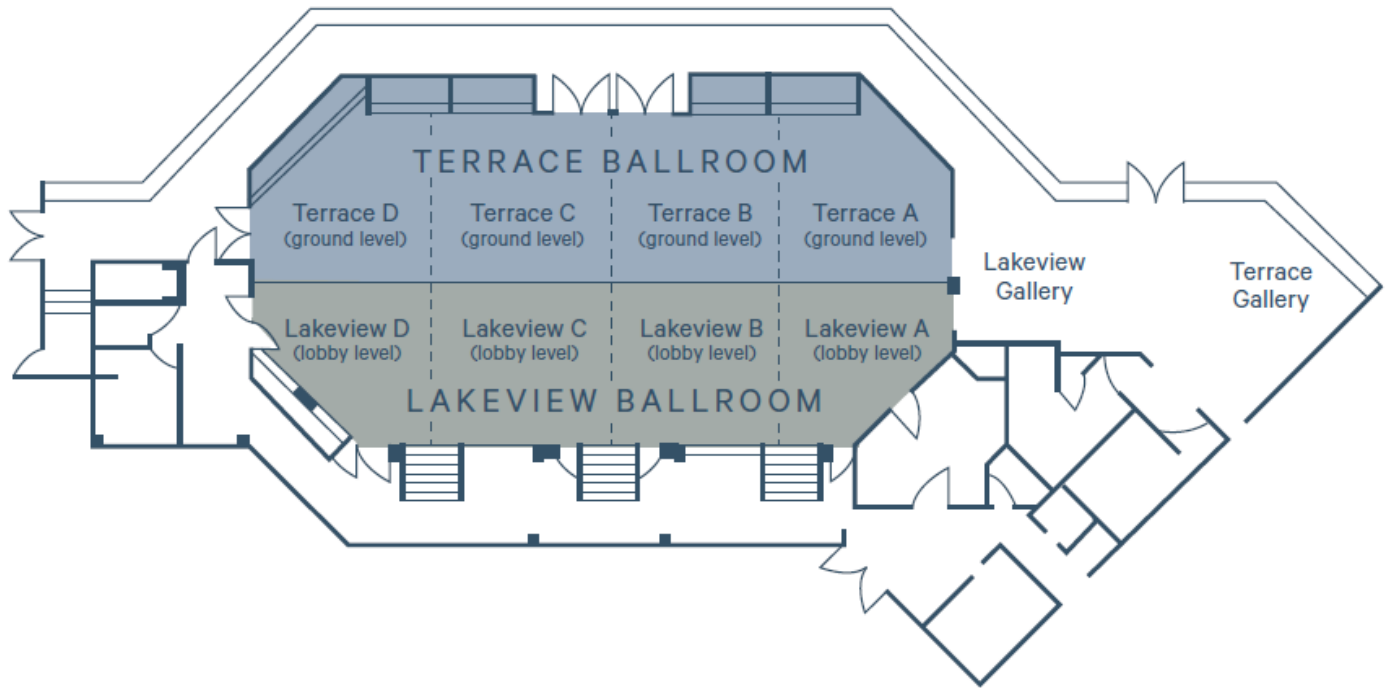

COLUMBIA
TOWN CENTER
HOTEL

Meeting Space Overview

SHERATON COLUMBIA DOWNTOWN HOTEL BY THE NUMBERS

Total Guestrooms: 290

Total Meeting Rooms: 14

Total Meeting Space: 16,000 Square Feet

	SQ FEET	DIMENSIONS	THEATER	SCHOOLROOM	CONFERENCE	U-SHAPE	RECEPTION	BANQUET
TERRACE BALLROOM	4,048	168x24x12	400	200	-	-	400	280
TERRACE A	968	40x24x12	70	40	30	30	60	50
TERRACE B	1,056	44x24x12	100	55	35	35	100	60
TERRACE A & B	2,024	84x24x12	200	100	50	50	200	140
TERRACE C	1,056	44x24x12	100	55	35	35	100	60
TERRACE D	968	40x24x12	70	40	30	30	60	50
TERRACE C & D	2,024	84x24x12	200	100	50	50	200	140
LAKEVIEW BALLROOM	4,048	168x24x12	400	200	-	-	400	280
LAKEVIEW A	968	40x24x12	70	40	30	30	60	50
LAKEVIEW B	1,056	44x24x12	100	55	35	35	100	60
LAKEVIEW A & B	2,024	84x24x12	200	100	50	50	200	140
LAKEVIEW C	1,056	44x24x12	100	55	35	35	100	60
LAKEVIEW D	968	40x24x12	70	40	30	30	60	50
LAKEVIEW C & D	2,024	84x24x12	200	100	50	50	200	140
ELLICOTT ROOM	1,000	40x25x8	100	40	30	35	100	50
CAUCUS I	252	16x14x8	-	-	10	-	-	-
CAUCUS II	252	16x14x8	-	-	10	-	-	-
PATUXENT BOARD ROOM	368	16x23x11	-	-	12	-	-	-
MERRIWEATHER ROOM	600	30x20x12	50	25	20	20	60	50