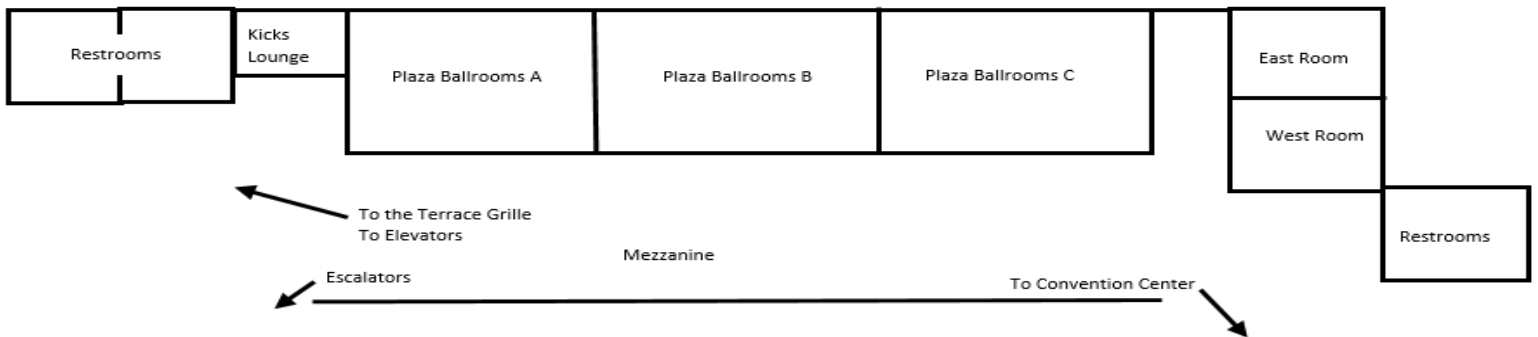

CHATTANOOGA MARRIOTT

Two Carter Plaza
 Chattanooga, TN 37402
 Telephone: 423/308-1139
 Reservations: 1-800-841-1674
 Fax: 423-265-8735
 www.chattanoogamarriottdowntown.com

Meeting Rooms	Dimension s	Sq. Ft.	Height	Theatre	Classroom Chevron	Banquet	Reception	U-Shape	Conference Hollow Square	Exhibits 10'x10'
Plaza A, B, or C	29'x 52'	1,508	13'	150	80	104	150	40	54	8
Plaza A/B or B/C	58'x 52'	3,016	13'	300	150	208	325	70	72	15
Plazas Combined	87'x 52'	4,524	13'	500	280	380	500	120	100	23
East or West Room	26'x 19'	494	10'	50	25	30	50	20	25	N/A
East/West Combined	26'x 38'	988	10'	100	54	60	100	36	40	5
Director's Room	25'x 14'	350	10'	25	12	20	25	24	28	N/A
Lookout Mountain Room	26'x 25'	650	8'	50	24	30	40	18	20	N/A
Signal Mountain Room	26'x 25'	650	8'	50	24	30	40	18	20	N/A
Tennessee River Room	75'x 36'	2,700	12'	100	45	110	150	30	36	N/A

1st Floor

2nd Floor

3rd Floor