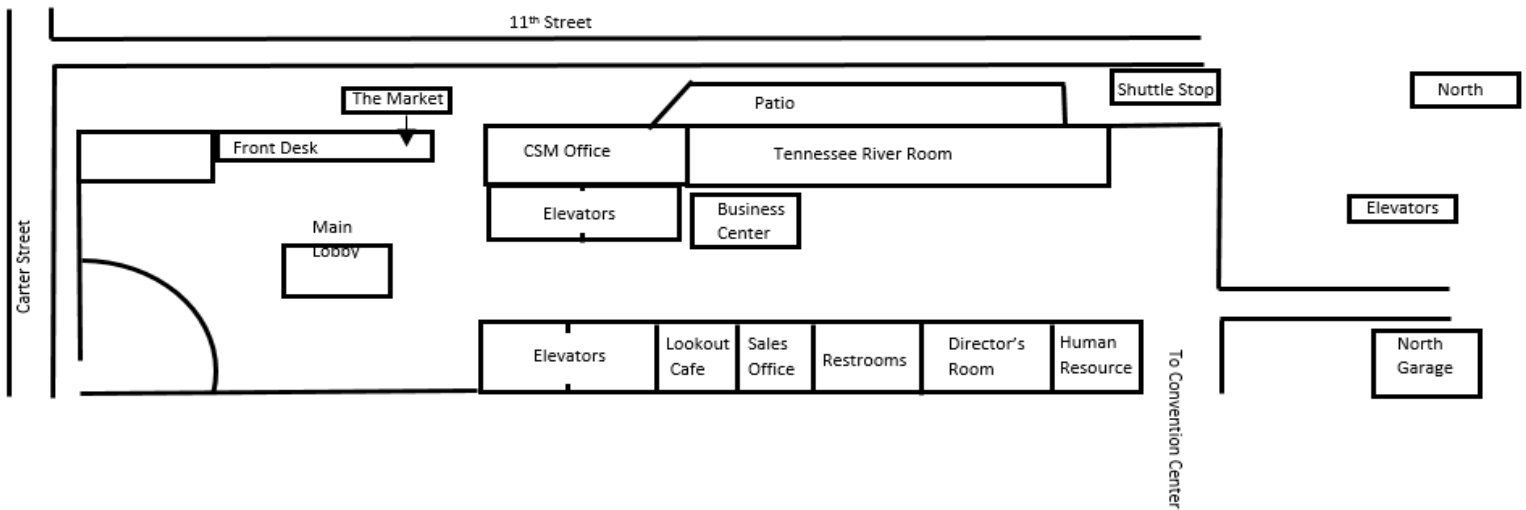

CHATTANOOGA MARRIOTT

Two Carter Plaza
 Chattanooga, TN 37402
 Telephone: 423/308-1139
 Reservations: 1-800-841-1674
 Fax: 423-265-8735
 www.chattanoogamarriottdowntown.com

Meeting Rooms	Dimension s	Sq. Ft.	Height	Theatre	Classroom Chevron	Banquet	Reception	U-Shape	Conference Hollow Square	Exhibits 10'x10'
Plaza A, B, or C	29'x 52'	1,508	13'	150	80	104	150	40	54	8
Plaza A/B or B/C	58'x 52'	3,016	13'	300	150	208	325	70	72	15
Plazas Combined	87'x 52'	4,524	13'	500	280	380	500	120	100	23
East or West Room	26'x 19'	494	10'	50	25	30	50	20	25	N/A
East/West Combined	26'x 38'	988	10'	100	54	60	100	36	40	5
Director's Room	25'x 14'	350	10'	25	12	20	25	24	28	N/A
Lookout Mountain Room	26'x 25'	650	8'	50	24	30	40	18	20	N/A
Signal Mountain Room	26'x 25'	650	8'	50	24	30	40	18	20	N/A
Tennessee River Room	75'x 36'	2,700	12'	100	45	110	150	30	36	N/A

1st Floor

2nd Floor

3rd Floor