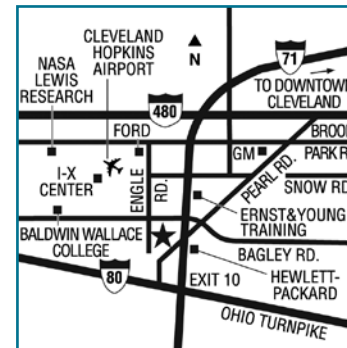

TownePlace Suites by Marriott®
Cleveland Airport
7325 Engle Road
Middleburg Heights, Ohio 44130
T: 440-816-9300
F: 440-816-9305
TownePlaceSuitesClevelandAirport.com

Location

Located 14 miles from Cleveland's many attractions and businesses • In close proximity to Cuyahoga County Fairgrounds, Cedar Point and the Rock and Roll Hall of Fame

Attractions

Cuyahoga County Fairgrounds • Cedar Point • Rock and Roll Hall of Fame • Cleveland Metropark Zoo • Cleveland Children's Museum • Ice Land USA • Cleveland Browns Stadium

Guest Room Amenities

Refrigerator • Stove • Oven • Microwave • Toaster • Coffee maker • Utensils • Individual climate control • Hair dryer • Iron and ironing board • Cable TV with free HBO

Local Restaurants

Olive Garden • Courtyard Café • Damon's Grill • Max & Erma's Restaurant • Panera Bread • Cornerstone Brewing Co. • Don's Pomeroy House • Brown Derby Roadhouse • Denny's • Perkins • Friendly's • Islander Bar & Grille • Santo's Pizza & Pasta • Buffalo Wild Wings • China House • Chipotle Mexican Grill • Pizza Hut • McDonald's • Taco Bell • Starbucks®

Directions

From Cleveland/Hopkins International Airport: Take I-71 South to Exit 235 (Middleburg Heights/ Bagley Road). Turn right on Bagley Road and get into the left turn lane. Turn left at the first light onto Engle Road. TownePlace Suites by Marriott will be 1/4 mile down on the left hand side behind the Courtyard by Marriott® • Alternate transportation: Cleveland Express Limo Services; fee: 20 USD (one way) reservation required • Airport shuttle service, on request, complimentary • Estimated taxi fare: 10 USD (one way)