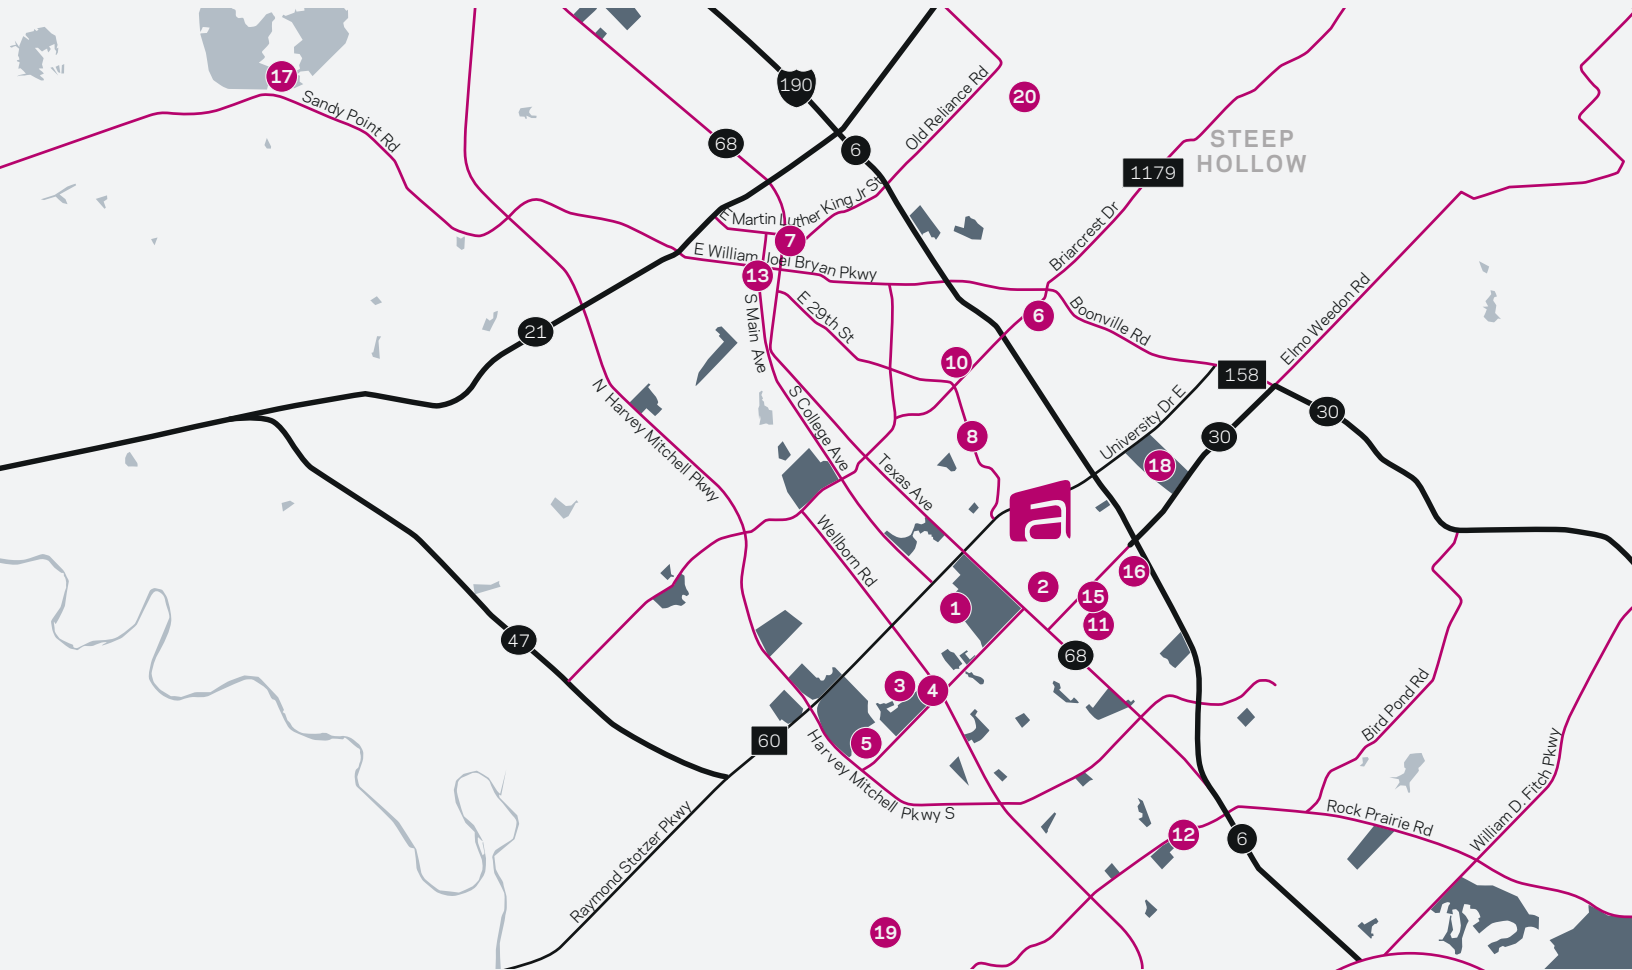

GETTING AROUND

- | | |
|--|--|
| <ul style="list-style-type: none"> 1. Texas A&M University 2. Kyle Field 3. Reed Arena 4. Olsen Field at Blue Bell Park 5. George H. W. Bush Presidential Library and Museum 6. Brazos Valley Museum of Natural History 7. Brazos Valley African American Museum 8. Children's Museum of the Brazos Valley 9. Museum of the American G.I. 10. City Course at Phillips Event Center | <ul style="list-style-type: none"> 11. Spirit Ice Arena 12. G. Hysmith Skate Park 13. Historic Downtown Bryan 14. Santa's Wonderland 15. Wolf Pen Creek Park 16. Post Oak Mall 17. Lake Bryan 18. Veterans Park & Athletic Complex 19. New Republic Brewing 20. Messina Hof Winery |
|--|--|

Aloft College Station
1150 University Drive East
College Station, TX 77840
1 979 704 6400
aloftcollegestation.com