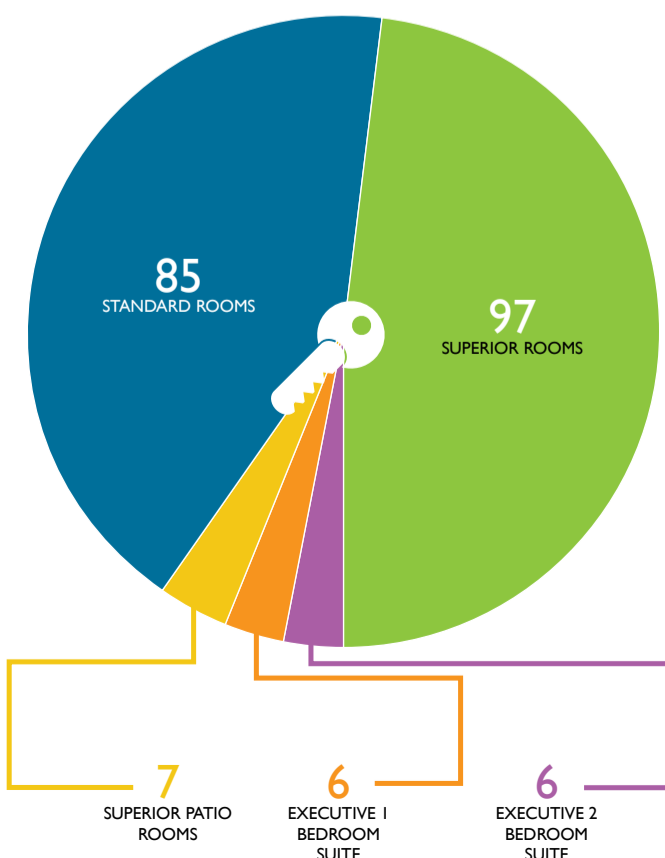

ROOMS

201
MODERN, UPMARKET BEDROOMS

IN-ROOM FACILITIES

TEA & COFFEE
MAKING-FACILITIES

AIR-CONDITIONED

ELECTRONIC LAPTOP-
FRIENDLY SAFES

24 HOURS
ROOM SERVICE

IRON ON
REQUEST