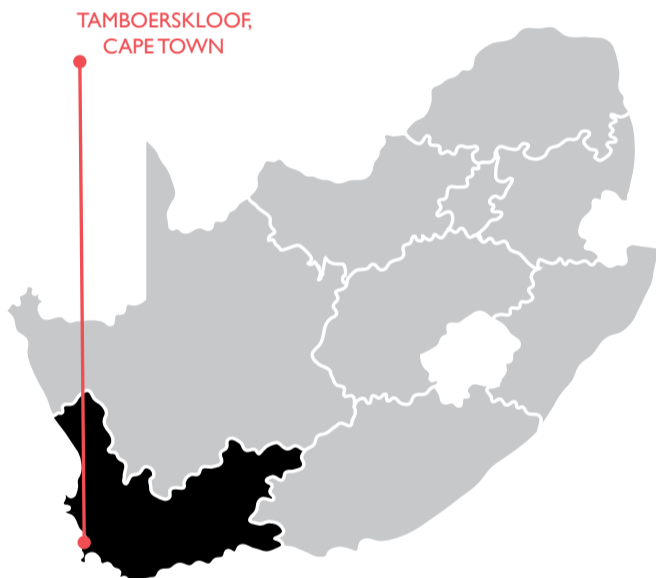

FACT SHEET

LOCATION

DISTANCE FROM HOTEL

	200 M	LONG STREET VIBEY RESTAURANTS & BARS
	1 KM	CAPE TOWN CITY CENTRE
	1.6 KM	CAPE TOWN RAILWAY STATION
	2 KM	CAPE TOWN INTERNATIONAL CONVENTION CENTRE
	4.1 KM	TABLE MOUNTAIN CABLE CAR
	4.3 KM	V&A WATERFRONT SHOPPING CENTRE
	4.7 KM	CAMPS BAY AND CLIFTON BEACHES
	11.3 KM	RONDEBOSCH GOLF CLUB
	12.7 KM	CANAL WALK, CENTURY CITY SHOPPING CENTRE
	19.8 KM	CAPE TOWN INTERNATIONAL AIRPORT

MERE MINUTES FROM THE FAMOUS V&A
WATERFRONT SHOPPING CENTRE

30 MINUTES TO THE FAMOUS CANAL WALK,
CENTURY CITY SHOPPING CENTRE

15 MINUTES FROM THE FAMOUS TABLE MOUNTAIN
CABLE CAR AND FAMOUS CAMPS BAY AND
CLIFTON BEACHES GOLF