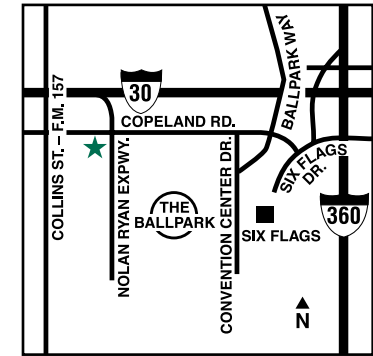

Directions

From Dallas/Fort Worth International Airport (DFW): Take the South Exit from airport to Hwy. 360 South toward Arlington, exit Six Flags Drive and turn right at the 2nd light, which is Six Flags Drive. Then travel 1/4 mile to Six Flags and turn right. Travel 1 1/2 miles to Nolan Ryan Expressway and turn right. Travel 1 1/2 mile to 2nd light and turn right on Nolan Ryan Expressway. Hotel is on left across from Siemens & next to Joe's Crab Shack.

From Dallas/Love Field (DAL): Exit the airport and make a right back onto Mockingbird Ln. Stay in the left-hand lane. Take I-35S to I-30 heading west toward Fort Worth. Exit on Collins St. and head south. Make a left on Copeland Rd. and a right on Nolan Ryan. Hotel is on the right next to Joe's Crab Shack.