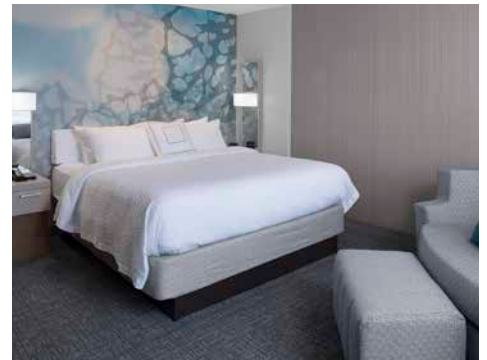

FRESH, COMFORTABLE AND ALL NEW

COURTYARD[®]
BY MARRIOTT

Hotel Highlights

- 137 rooms and nine suites across five floors
- The Bistro is open for breakfast and dinner and features Starbucks[®] beverages, delicious food items, and cocktails in the evening
- State-of-the-art fitness center and indoor pool
- High-tech business center, designated boarding pass printing stations, and our signature GoBoard[®]
- Free on-site parking and express check-in and check-out

Room Amenities

- Complimentary WiFi
- Revitalizing sleep experience with plush mattresses, soft linens, and fluffy pillows
- Separate living space with sofa bed and sleeping area
- Spacious work desk with ergonomic chair and accessible outlets
- Mini-refrigerator and coffeemaker
- Deluxe Paul Mitchell bath products