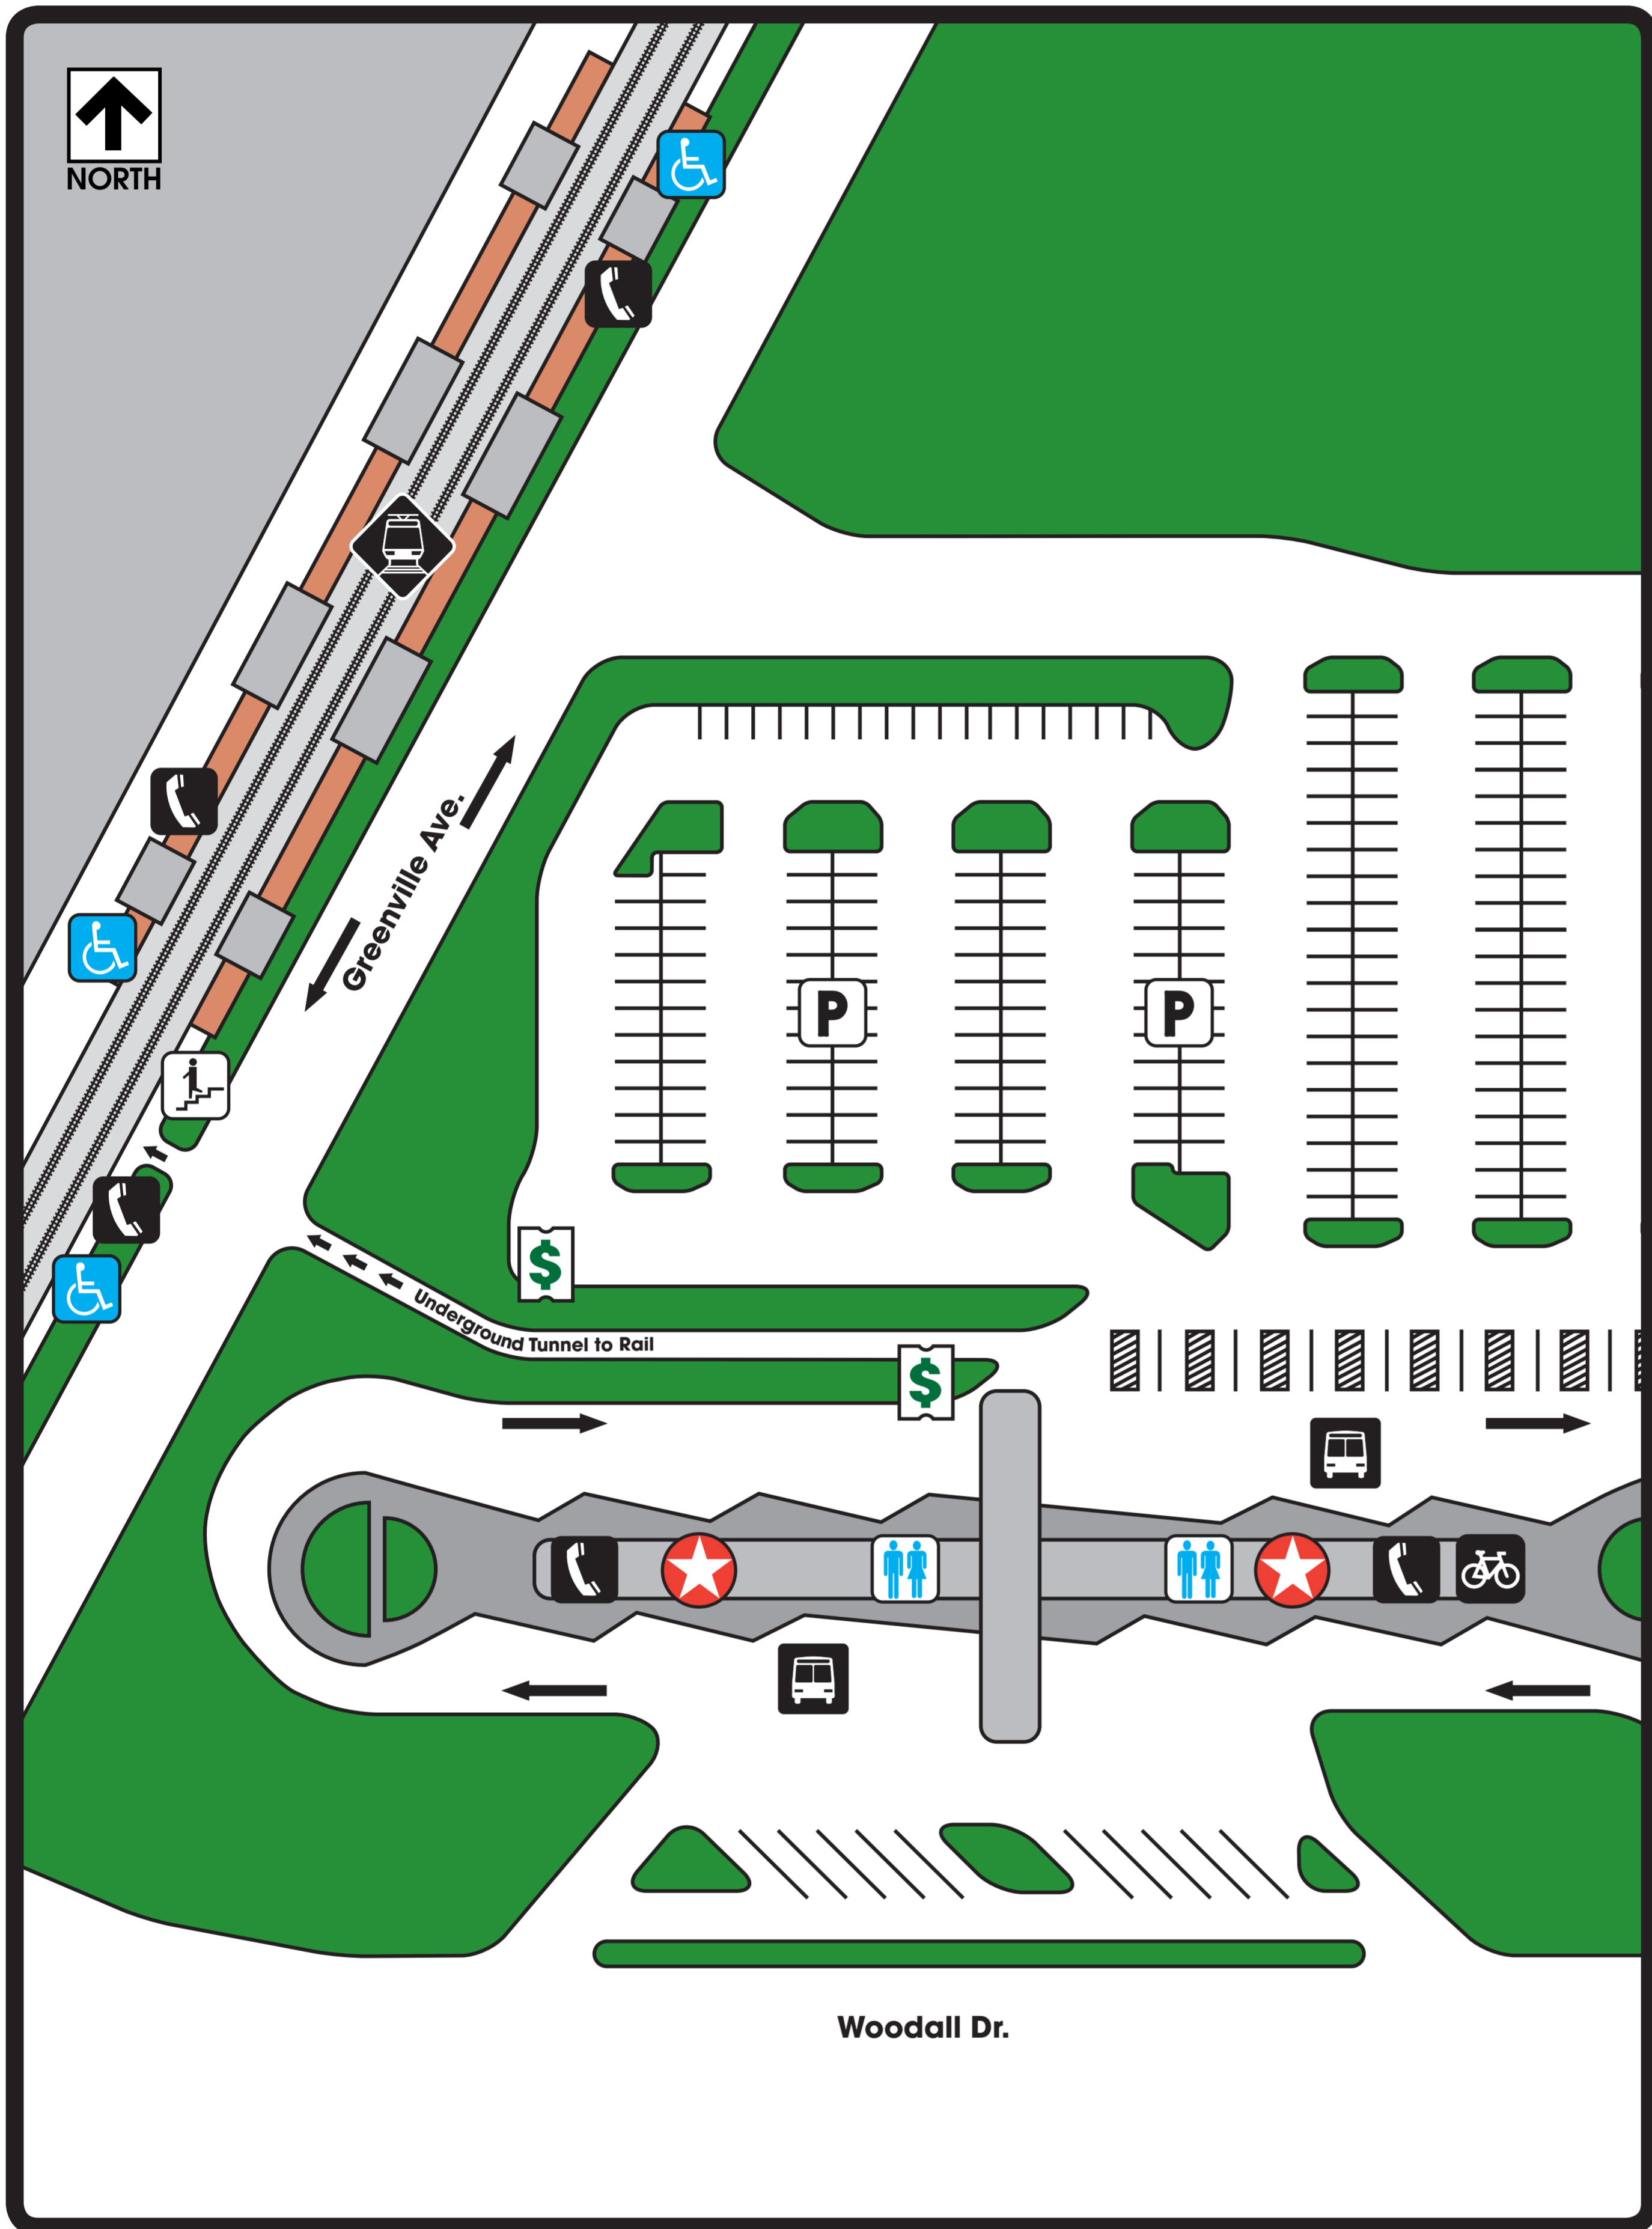

ARAPAHO CENTER STATION

1000 North Greenville Avenue, Richardson, Texas 75081

Legend

- You are here
- Schedules and Restrooms
- Rail Station Platform
- Bus Departures
- Ticket Vending Machine
- Parking
- Stairs
- Disabled Rail Boarding
- Phone
- Bike Locker

Where to Board Bus

- 1** For Future Use
- 2** For Future Use
- 3** For Future Use
- 4** 372
- 5** 361
- 6** DART On-Call Richardson
- 7** Rail Disruption Shuttle Stop
- 8** 360
- 9** 362
- 10** 571
- 11** Paratransit
- 12** For Future Use

58-