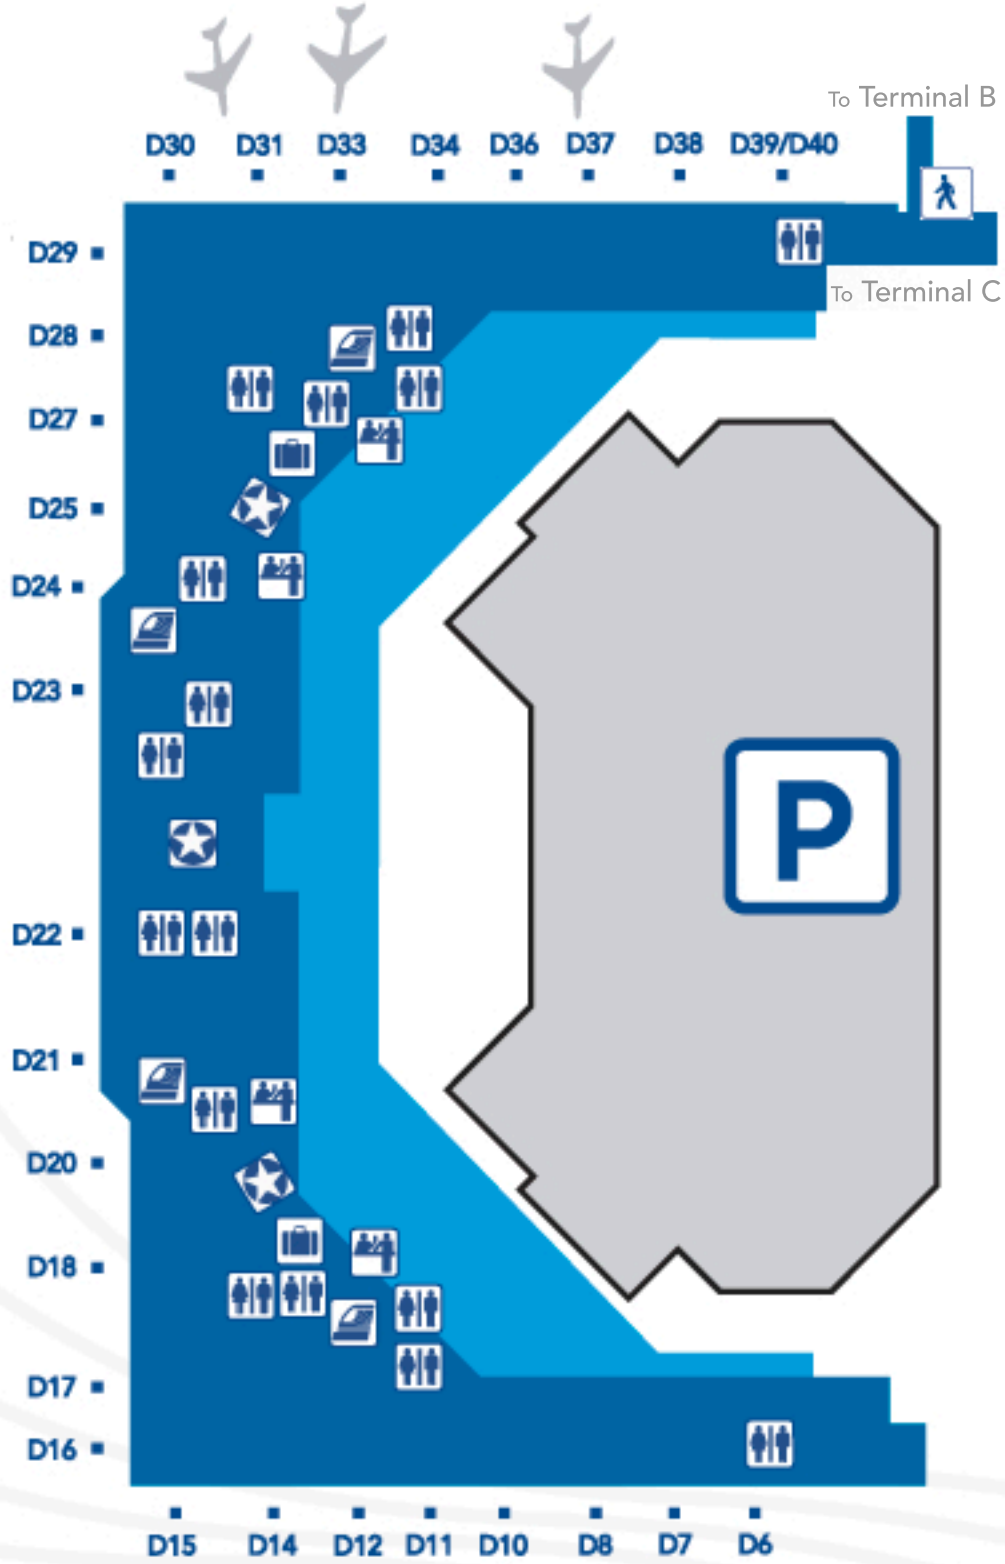

Terminal

DALLAS/FORT WORTH
INTERNATIONAL AIRPORT

Terminal Legend

-  Inside Security
-  Outside Security
-  Bag Claim
-  Parking
-  Security Entrance
-  Skylink
-  Terminal Link
-  Ticket Counter
-  Toilets
-  Walkway