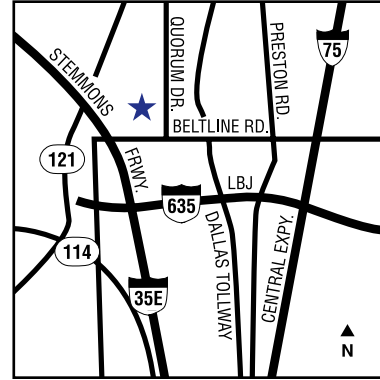

Directions

From Dallas/Fort Worth International Airport (DFW): Exit airport north to I-635 E to Dallas Tollway North. Exit on Beltline, turn left. Go to Quorum Drive, turn right. The hotel is on the left.

From Dallas/Love Field (DAL): Exit left from airport to Dallas Tollway North. Turn left on tollway. Exit Beltline Road, turn left. Turn right on Quorum Drive. The hotel is on the left.