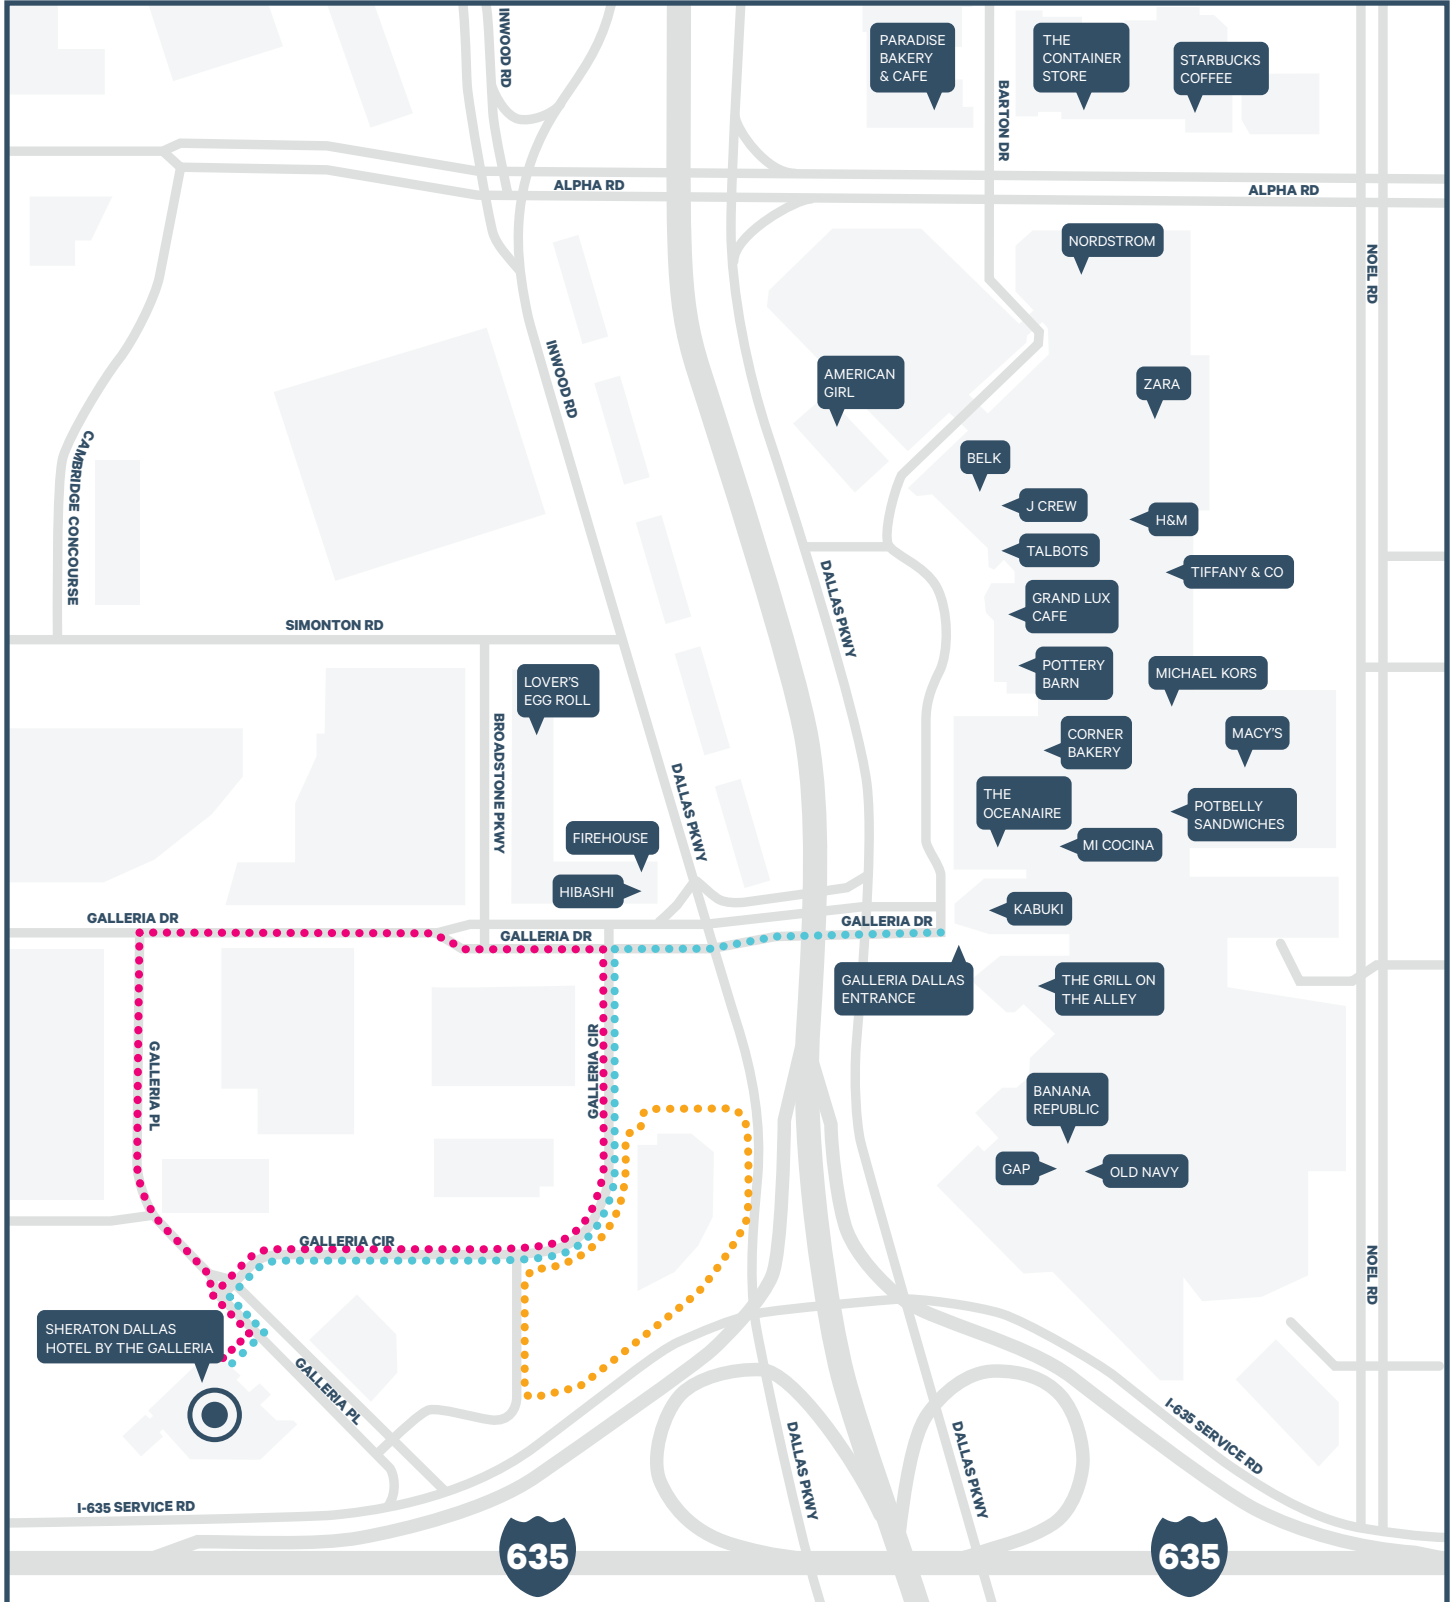

Sheraton®

DALLAS HOTEL  
BY THE GALLERIA

# Walking Map

The Galleria and nearby shops and restaurants

..... Walking Route to Galleria Dallas    
 ..... Pet walking loop    
 ..... Walking Route (4 laps = 1 mile)

Sheraton Dallas Hotel by the Galleria | 4801 Lyndon B. Johnson Freeway, Dallas, Texas 75244 | +1 972-661-3600