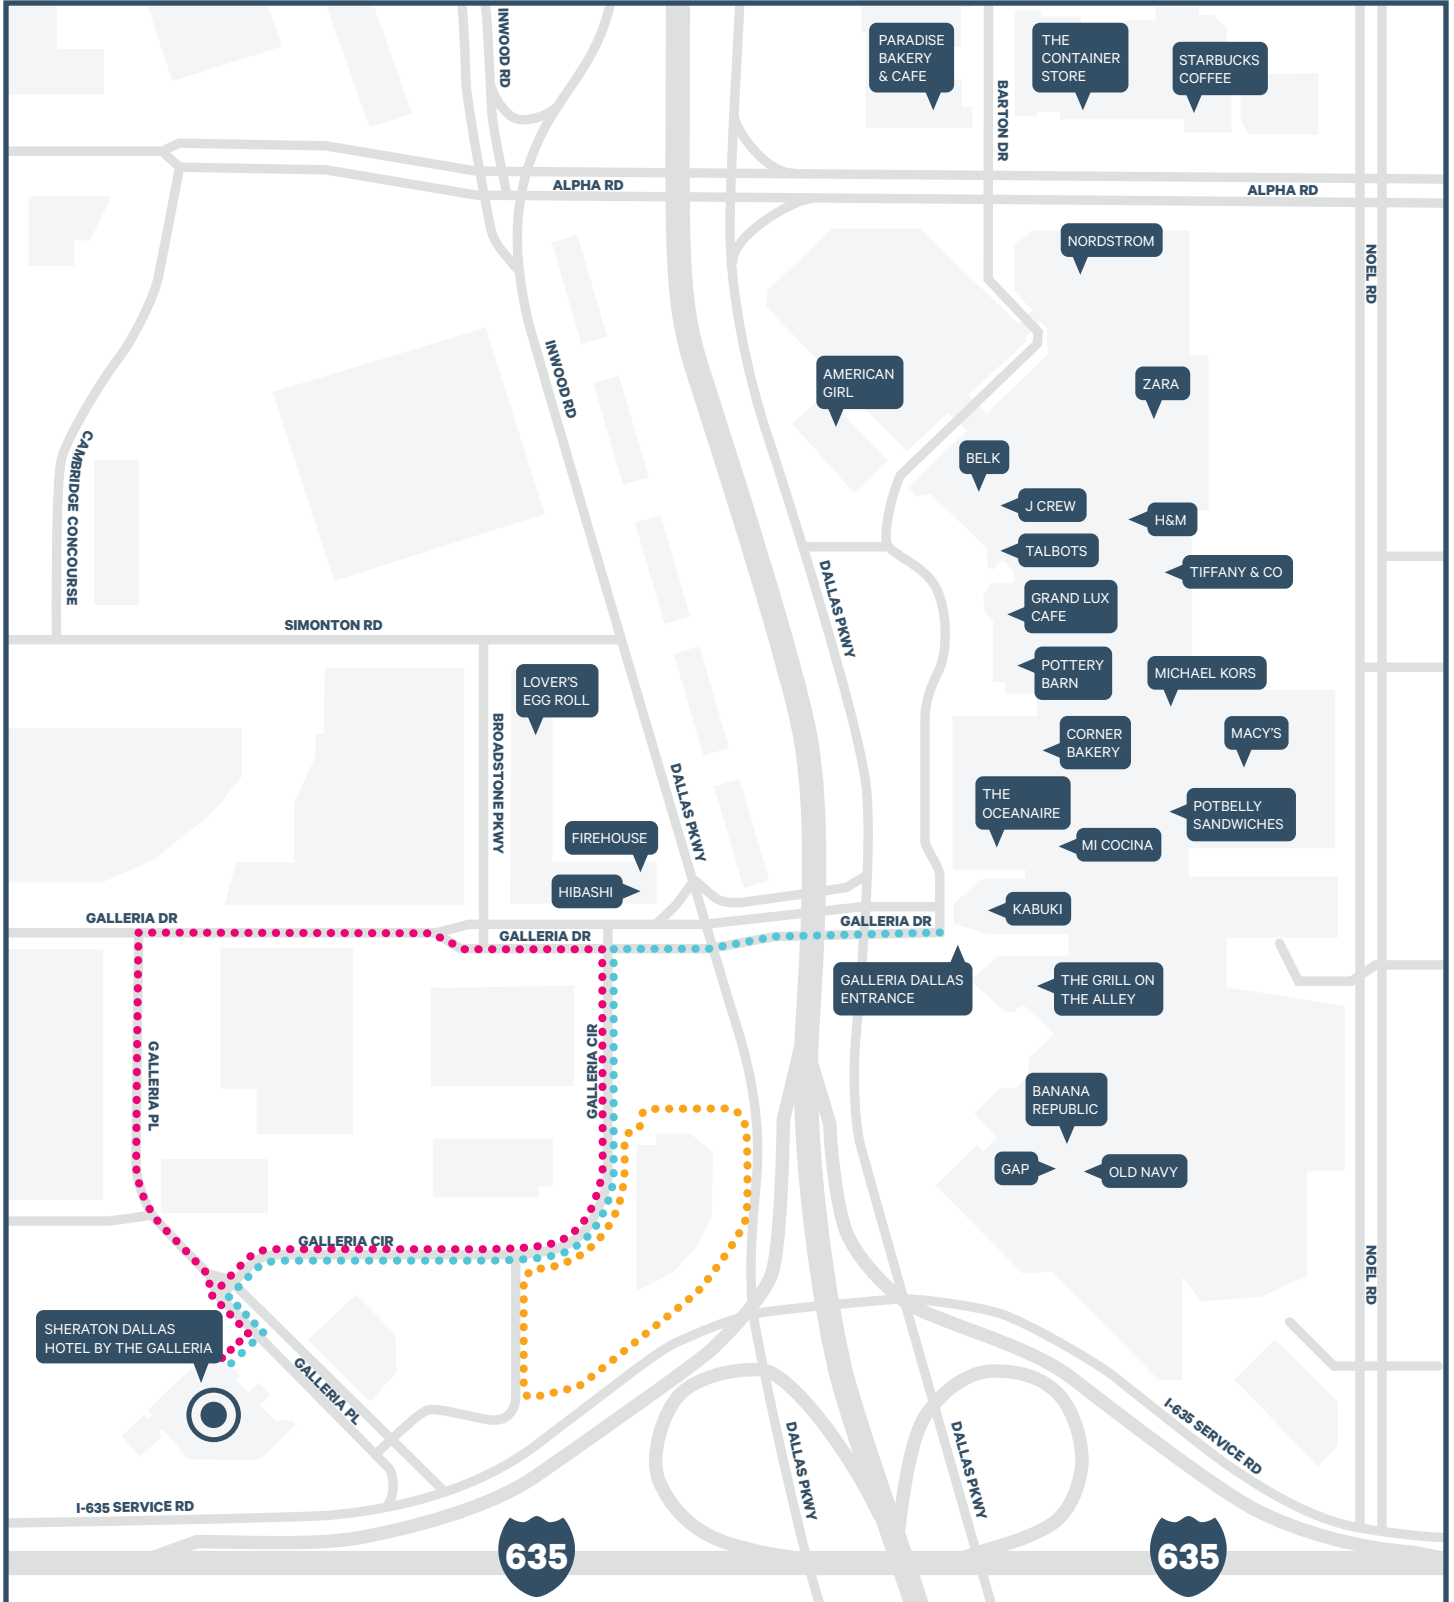

Sheraton®

DALLAS HOTEL
BY THE GALLERIA

Walking Map

The Galleria and nearby shops and restaurants

..... Walking Route to Galleria Dallas
 Pet walking loop
 Walking Route (4 laps = 1 mile)

Sheraton Dallas Hotel by the Galleria

4801 Lyndon B Johnson Fwy
Dallas, TX 75244
T 972.661.3600
sheratondallasgalleria.com

EXPERIENCE

Discover the meaning of true Texas. Featuring 309 guest rooms and 13 luxurious suites, you'll feel right at home at our Dallas hotel. Conveniently located just steps from Galleria Dallas, premier shopping, dining and entertainment await during your next getaway.

WALKING DIRECTIONS TO GALLERIA DALLAS

1. Travel along Galleria Circle as it curves towards Galleria Drive
2. Turn right on Galleria Drive
3. Continue on Galleria Drive until you arrive at Galleria Dallas