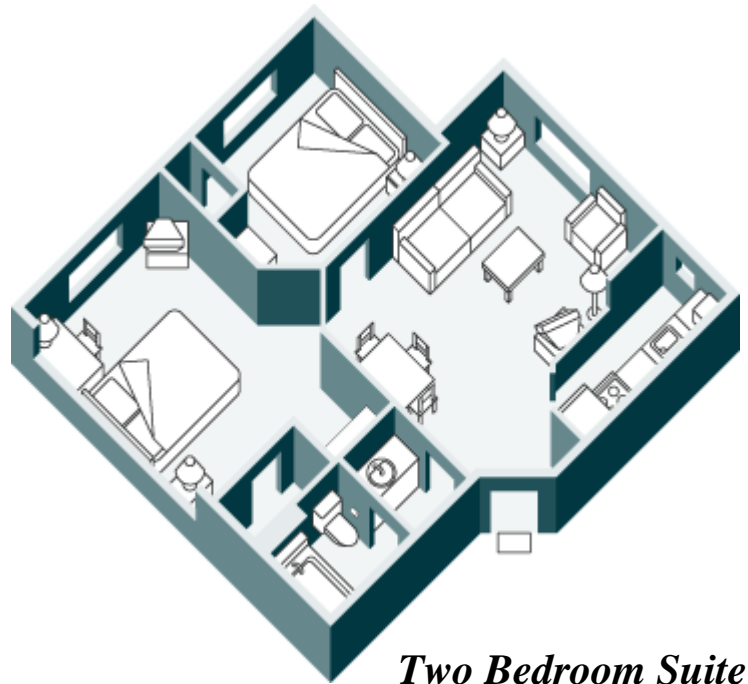

SUITE LAYOUTS

All suites come with fully equipped kitchens, dining area, living area with queen pull-out sofa bed, welcome basket with coffee/tea and complimentary high speed internet access.

Studio Suite
Approx. 500 sq. ft.

Two Bedroom Suite
Approx. 700 sq. ft.

One Bedroom Suite
Approx. 500 sq. ft.