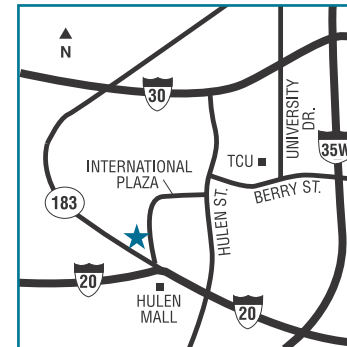

## Attractions

Bass Performance Hall • Colonial Country Club • Fort Worth Botanical Gardens • Fort Worth Convention Center • Fort Worth Museum of Science & History/Omni Theater • Fort Worth Zoo • Hulen Mall • Sundance Square • Texas Christian University • Will Rogers Coliseum

## Directions

*From Dallas/Fort Worth International Airport (DFW):* South Airport Exit to 183 West. Take 360 South to I-20 West. Exit Hulen St. to access road. TownePlace Suites is on right.

*From Dallas/Love Field (DAL):* Go right on Mockingbird. Take I-35W to Highway 183 West. Exit onto 360 South to I-20 West. Exit Hulen St. and take the access road. TownePlace Suites will be on your right.